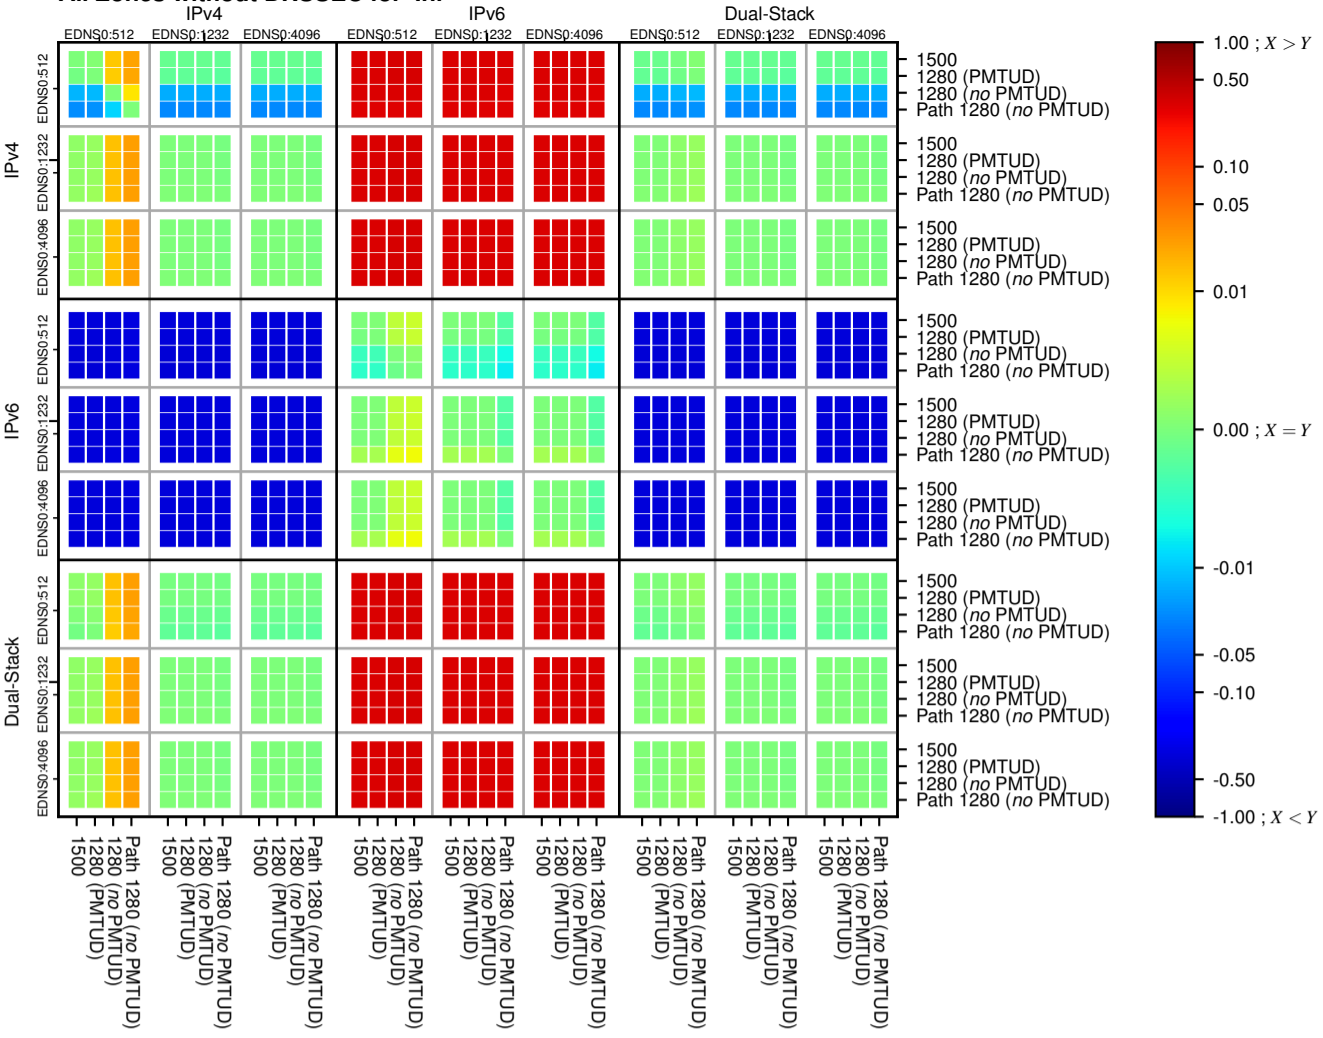

### All Zones without DNSSEC for '.nl'