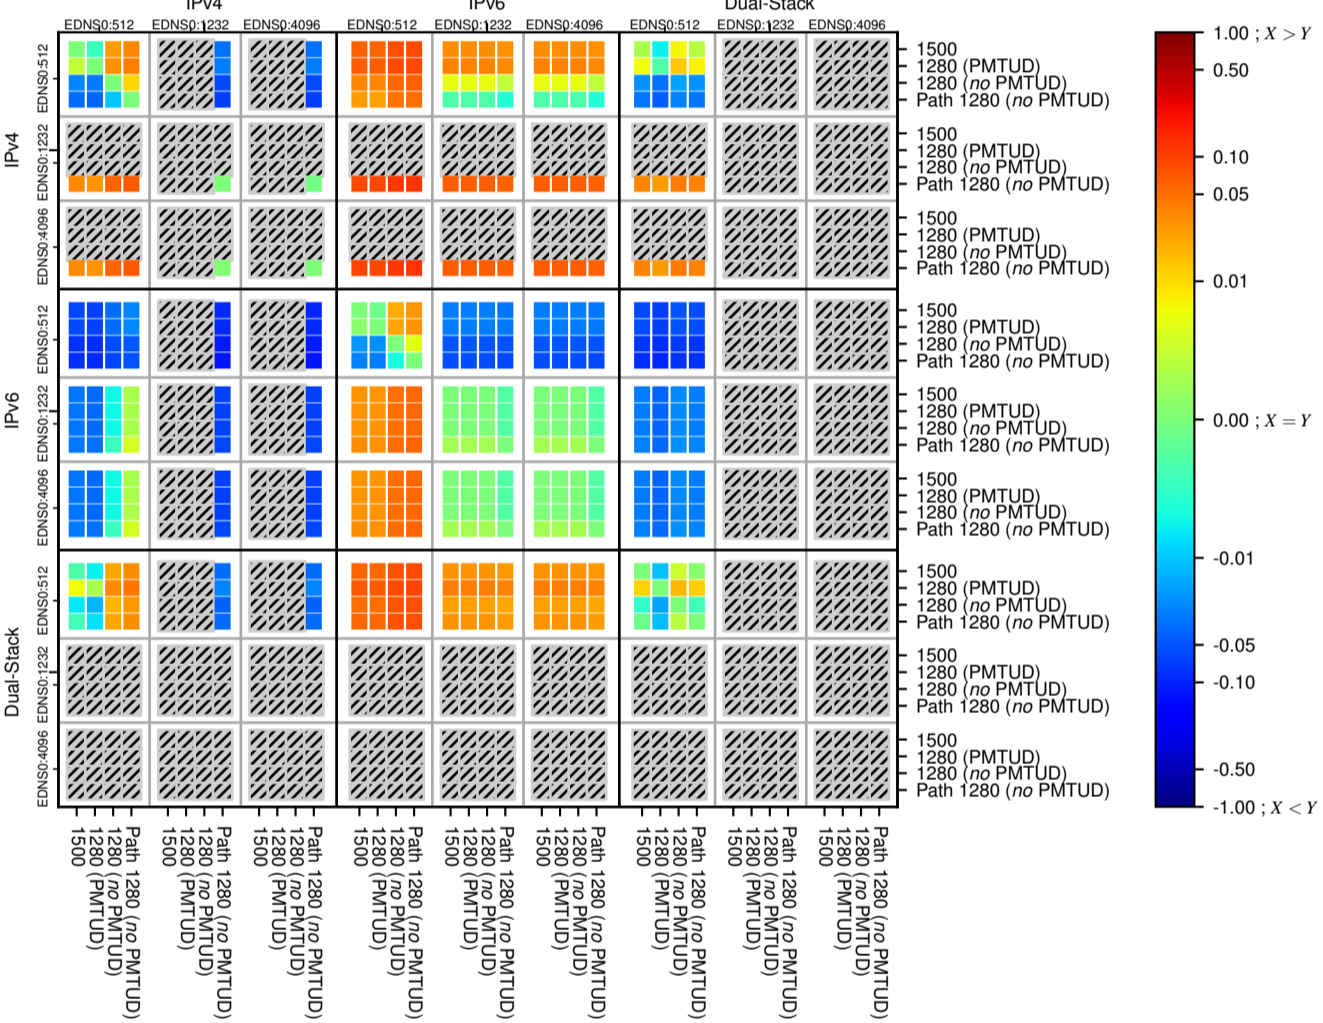

All Zones with DNSSEC for '.nl'