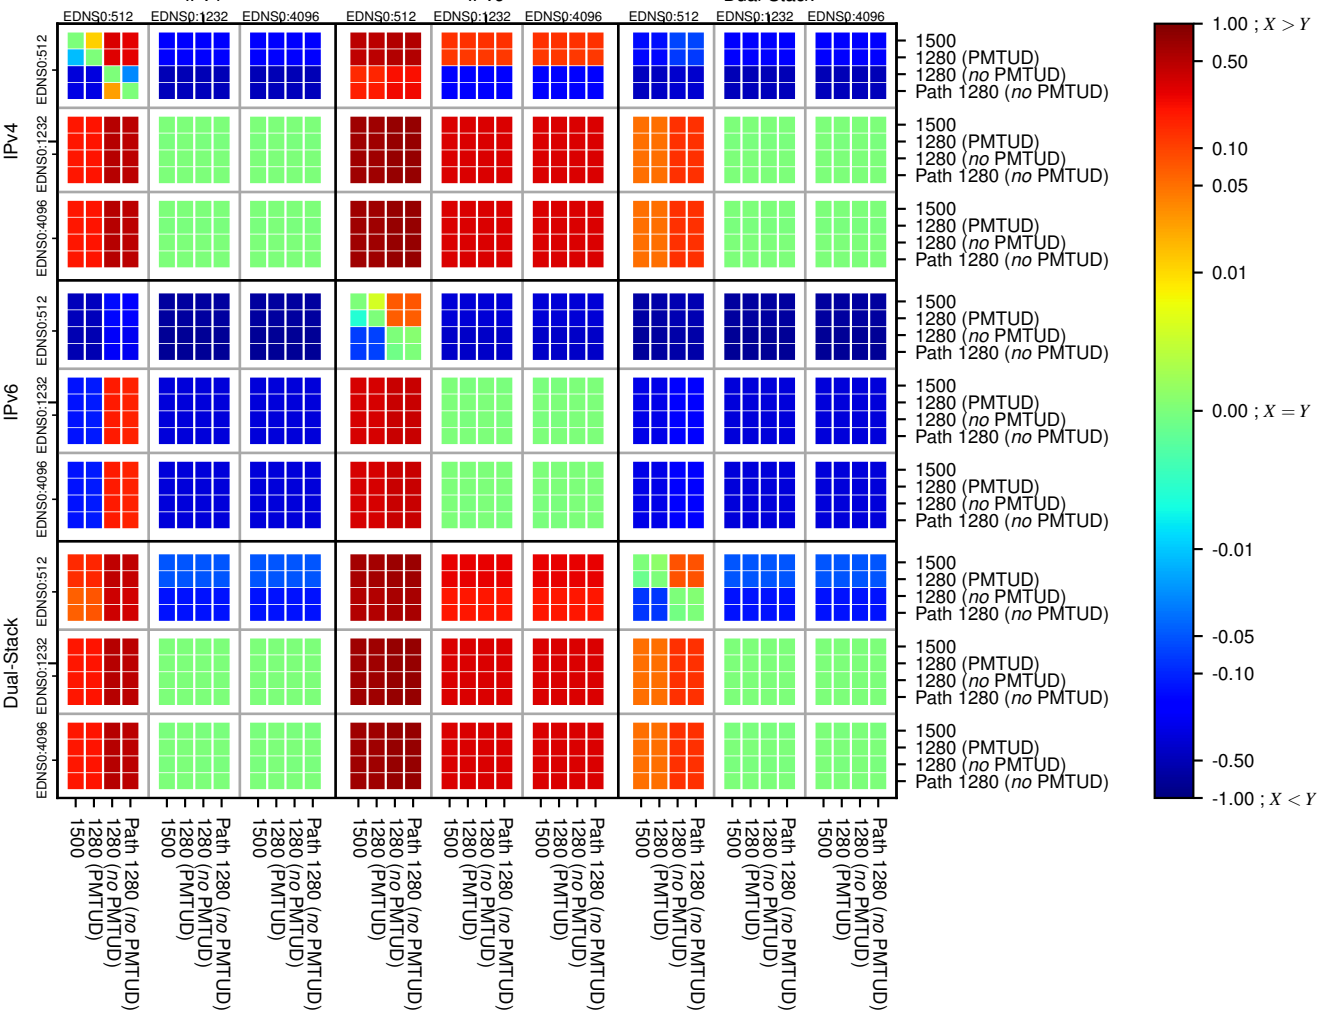

All Zones without DNSSEC for '.org'

All Zones with DNSSEC for '.org'

All Zones for '.org'

$$f(V) = |X_{SERVFAIL}| \% - |Y_{SERVFAIL}| \%$$

$$f(V) = |X_{SERVFAIL}| \% - |Y_{SERVFAIL}| \%$$

$$f(V) = |X_{SERVFAIL}| \% - |Y_{SERVFAIL}| \%$$