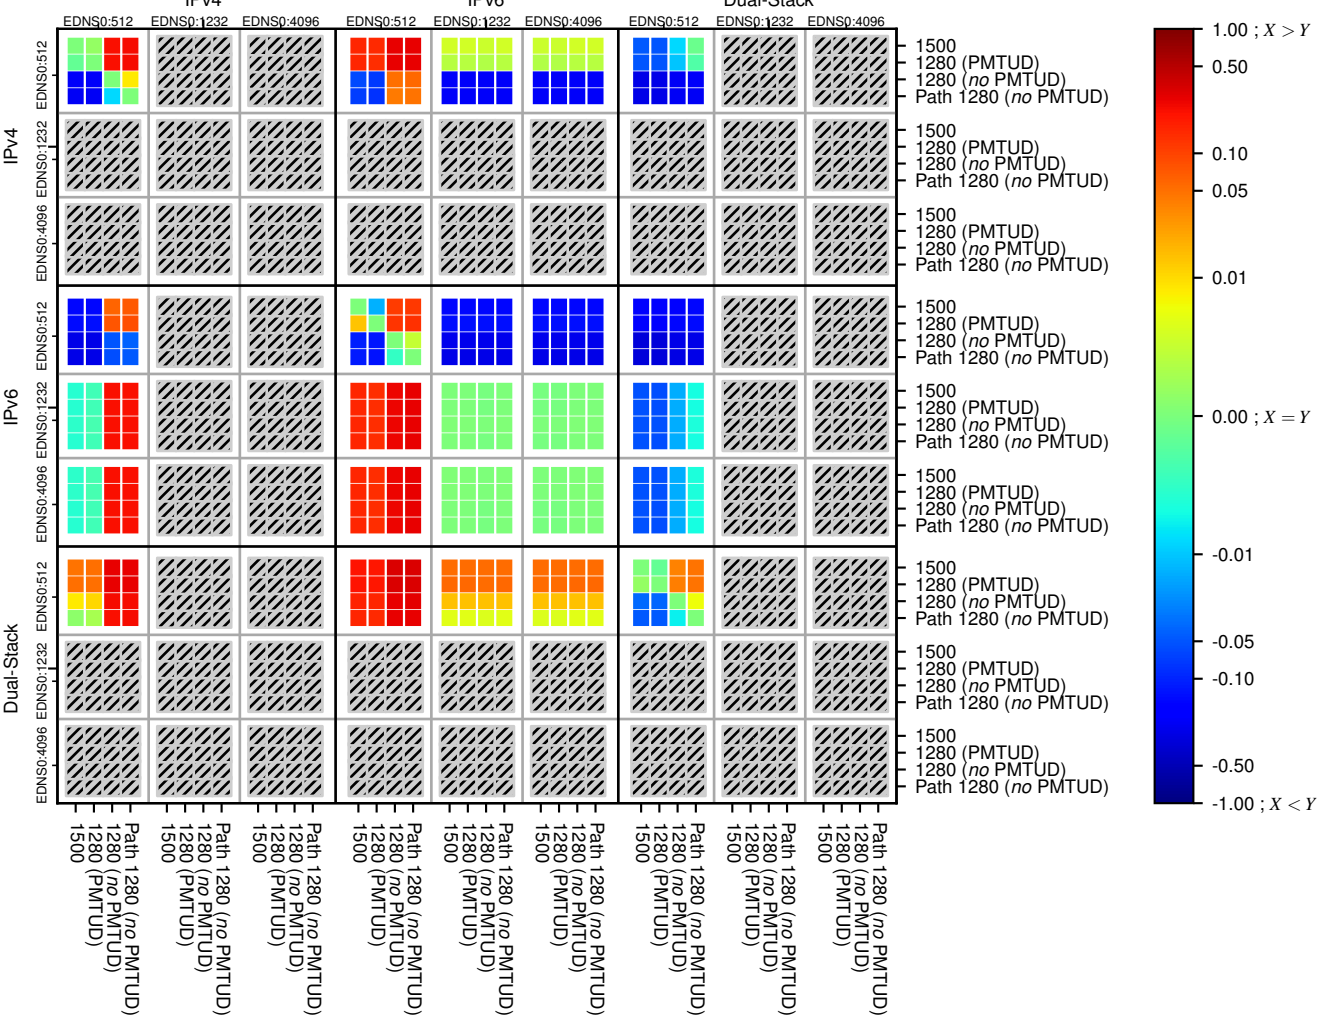

All Zones without DNSSEC for '.org'

All Zones with DNSSEC for '.org'

All Zones for '.org'

$$f(V) = |X_{SERVFAIL}| \% - |Y_{SERVFAIL}| \%$$

$$f(V) = |X_{SERVFAIL}| \% - |Y_{SERVFAIL}| \%$$

$$f(V) = |X_{SERVFAIL}| \% - |Y_{SERVFAIL}| \%$$