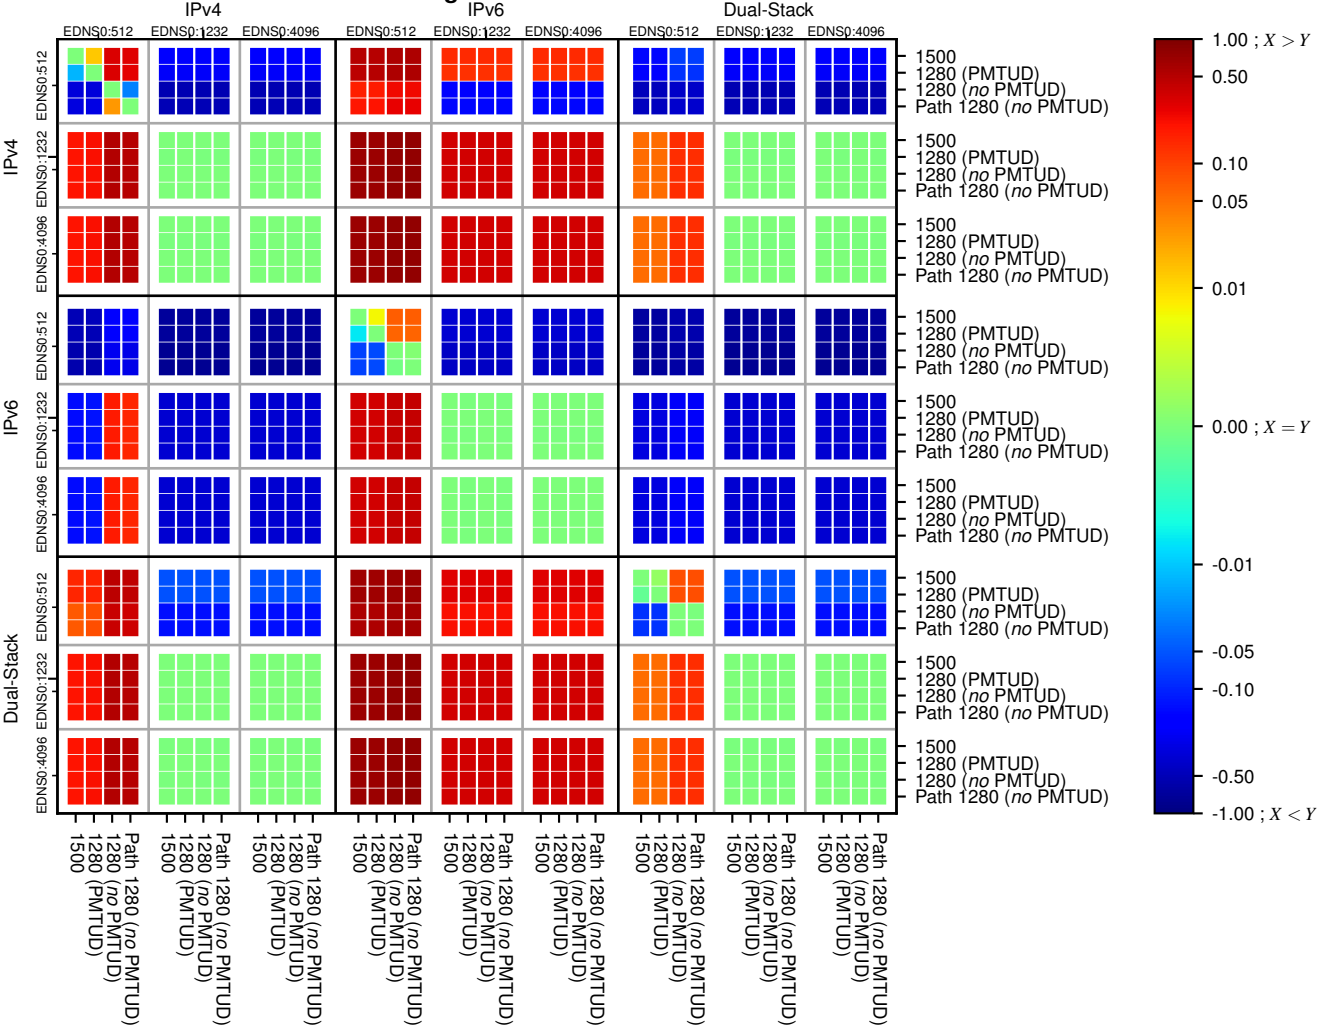

All Zones without DNSSEC for '.org'

All Zones with DNSSEC for '.org'

All Zones for '.org'

$$f(V) = |X_{SERVFAIL}| \% - |Y_{SERVFAIL}| \%$$

$$f(V) = |X_{SERVFAIL}| \% - |Y_{SERVFAIL}| \%$$

$$f(V) = |X_{SERVFAIL}| \% - |Y_{SERVFAIL}| \%$$