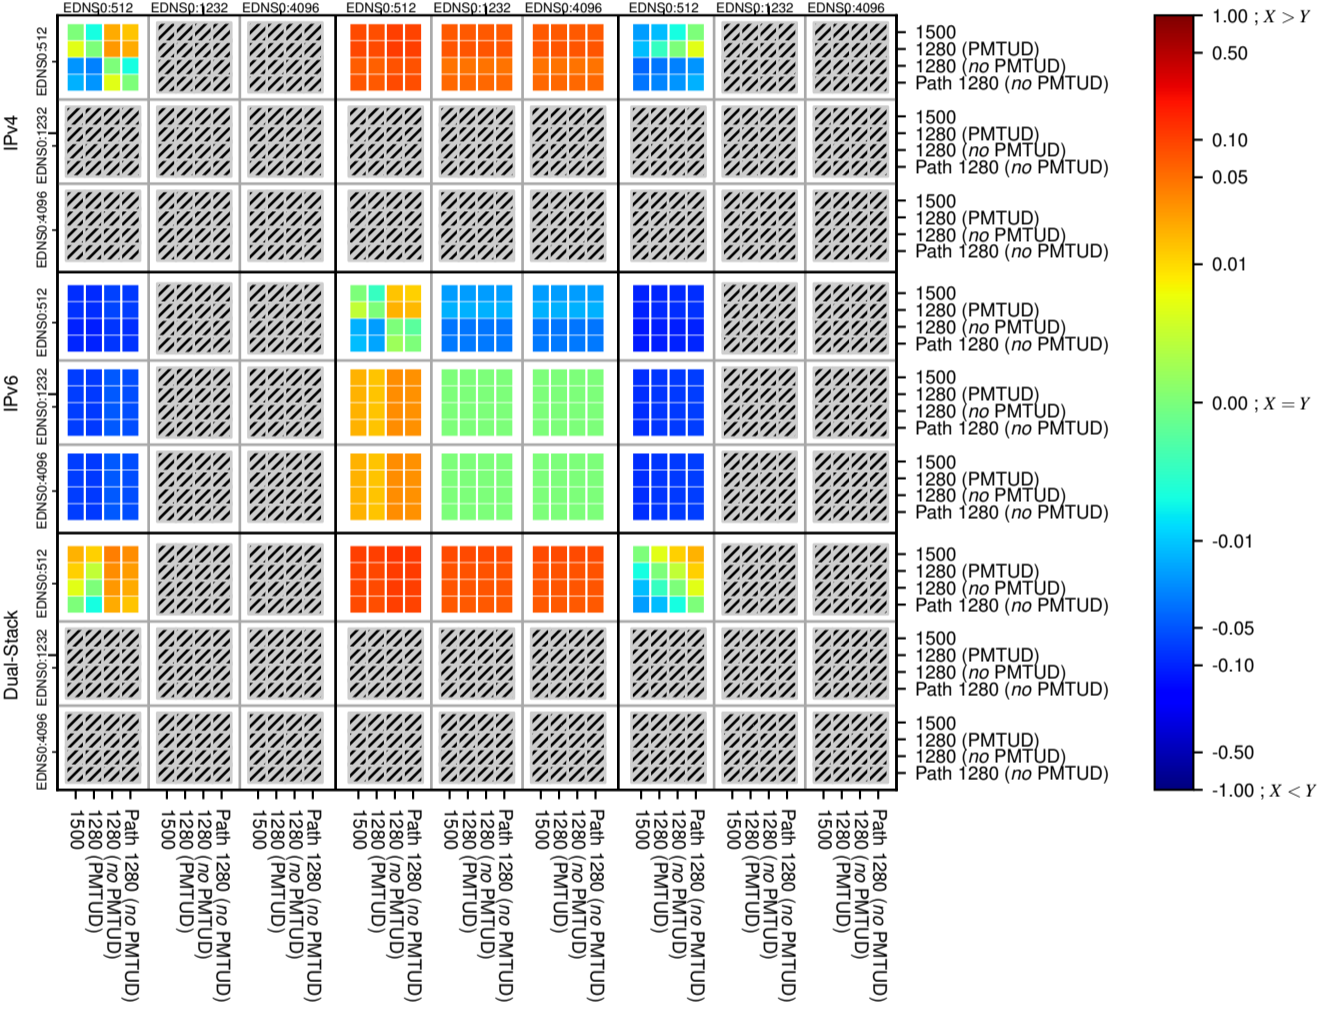

All Zones with DNSSEC for '.se'