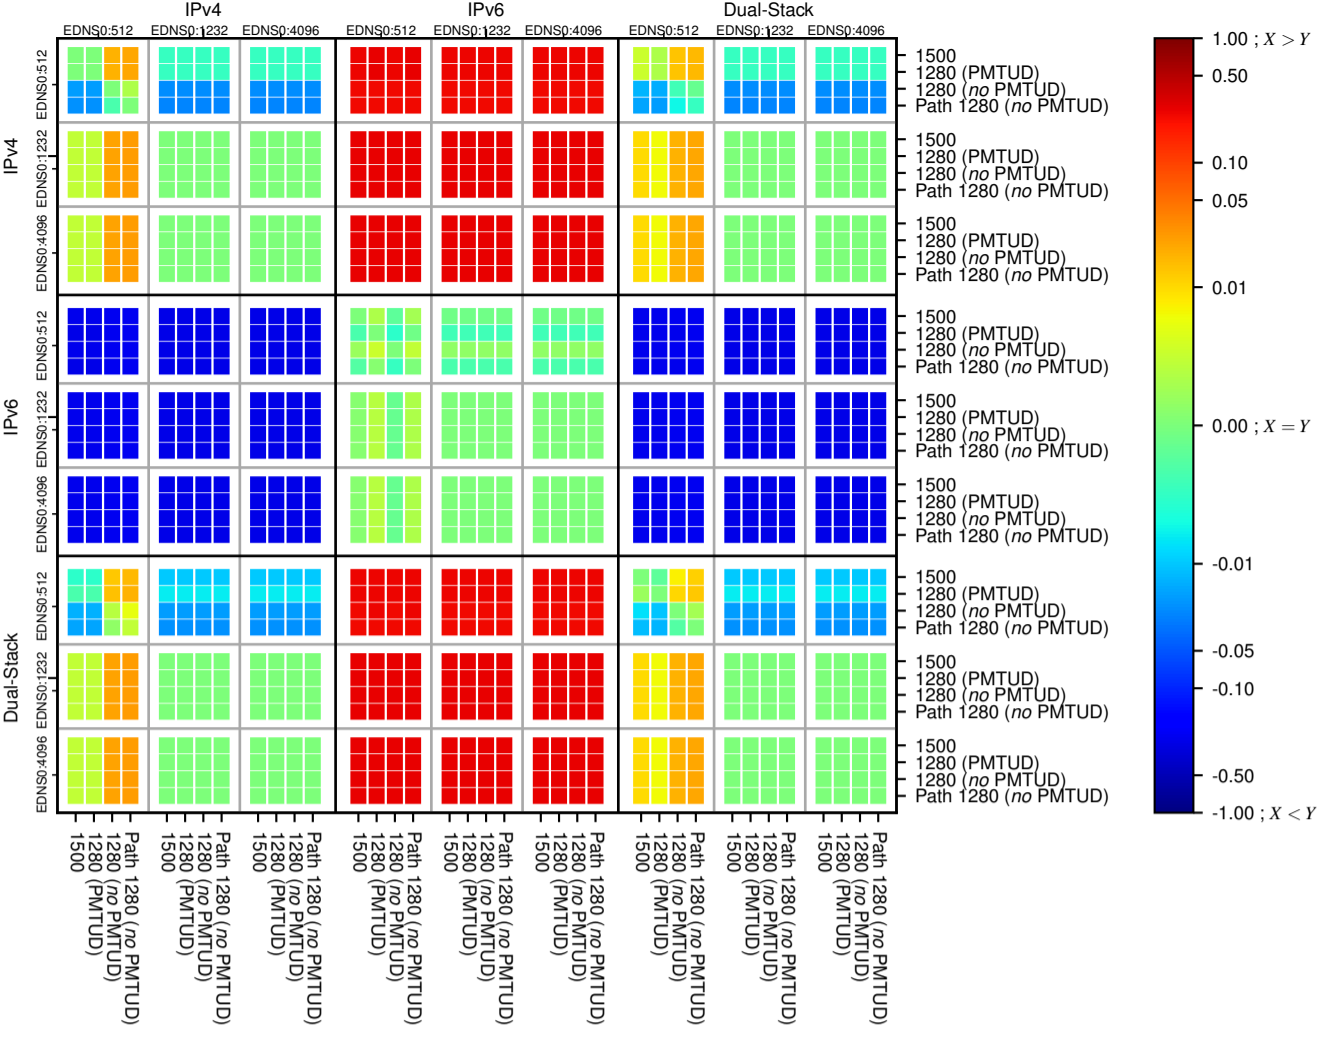

### All Zones without DNSSEC for '.se'