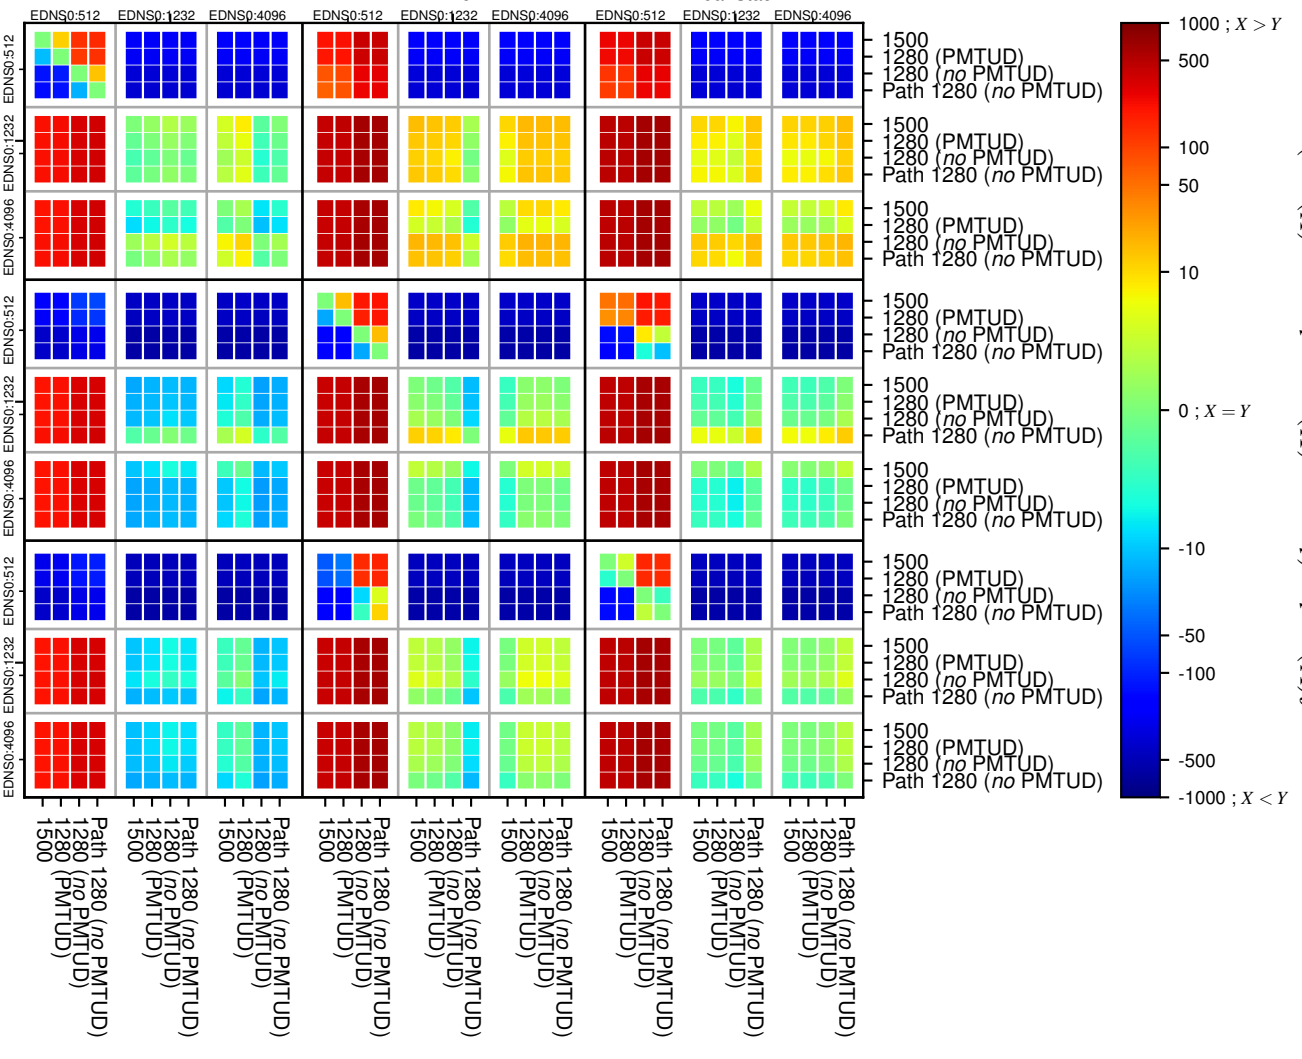

All Zones without DNSSEC returning NOERROR for '.all_psl_domains'

All Zones with DNSSEC returning NOERROR for '.all_psl_domains'

All Zones returning NOERROR for '.all_psl_domains'