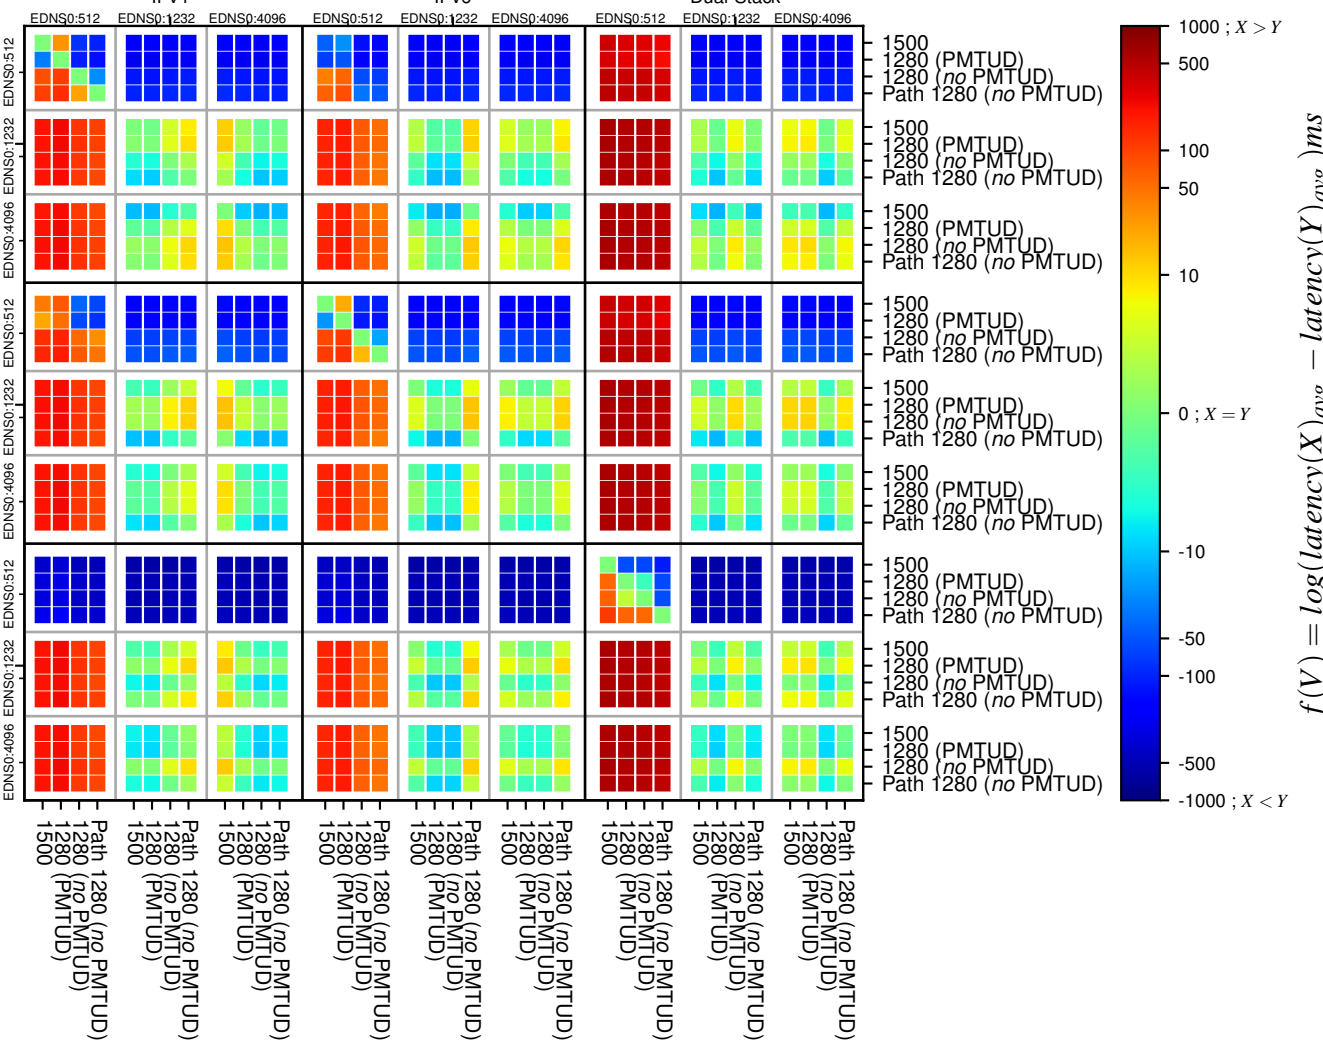

All Zones with DNSSEC returning NOERROR for '.de'