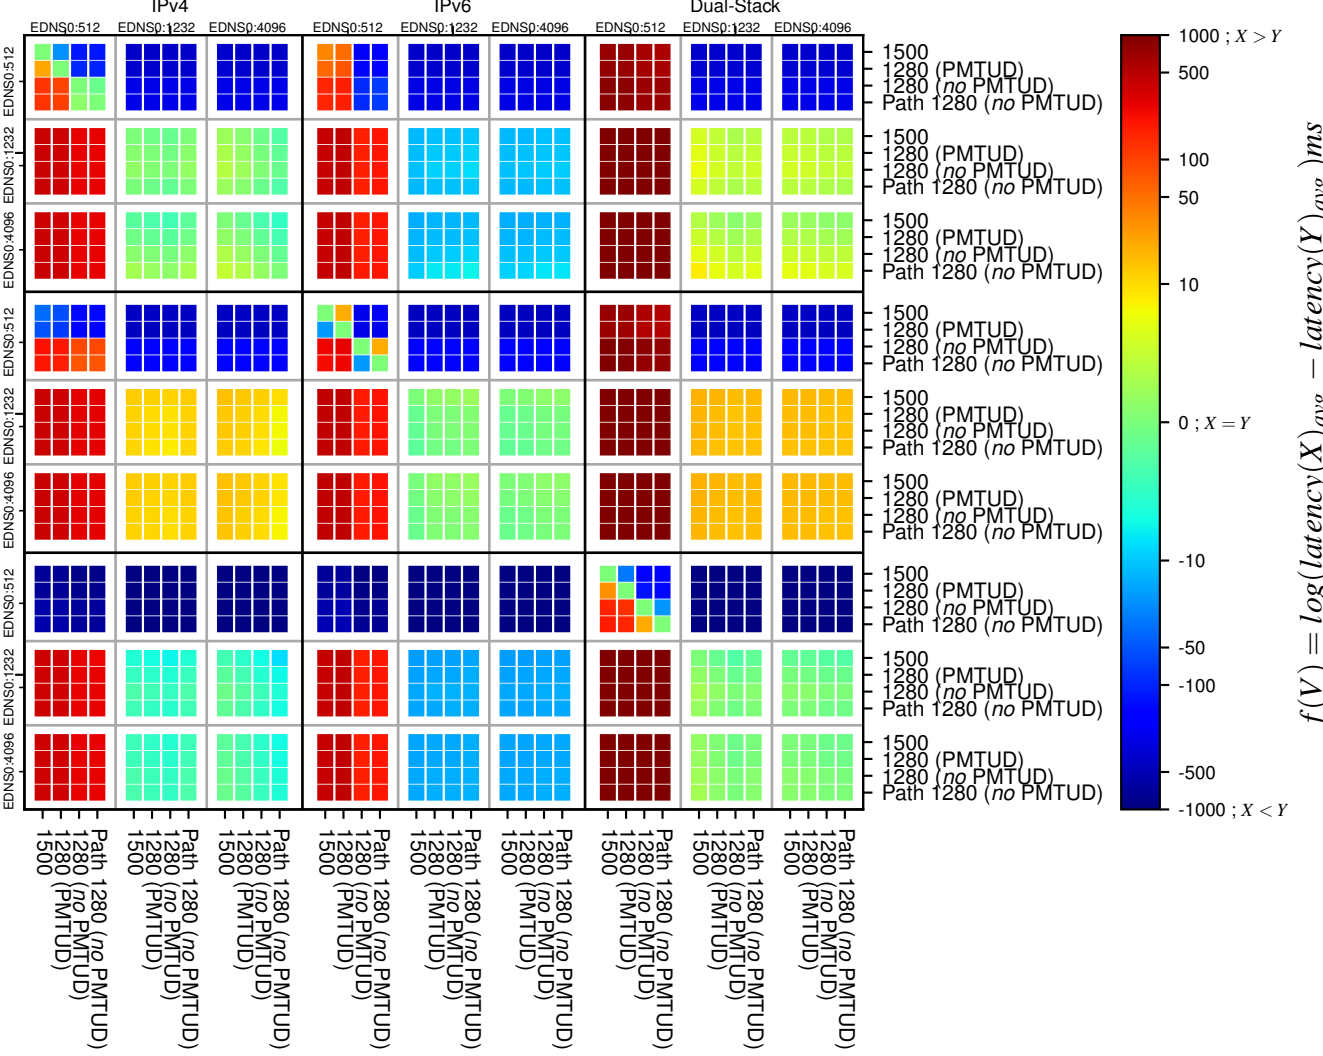

### All Zones without DNSSEC returning NOERROR for '.de'