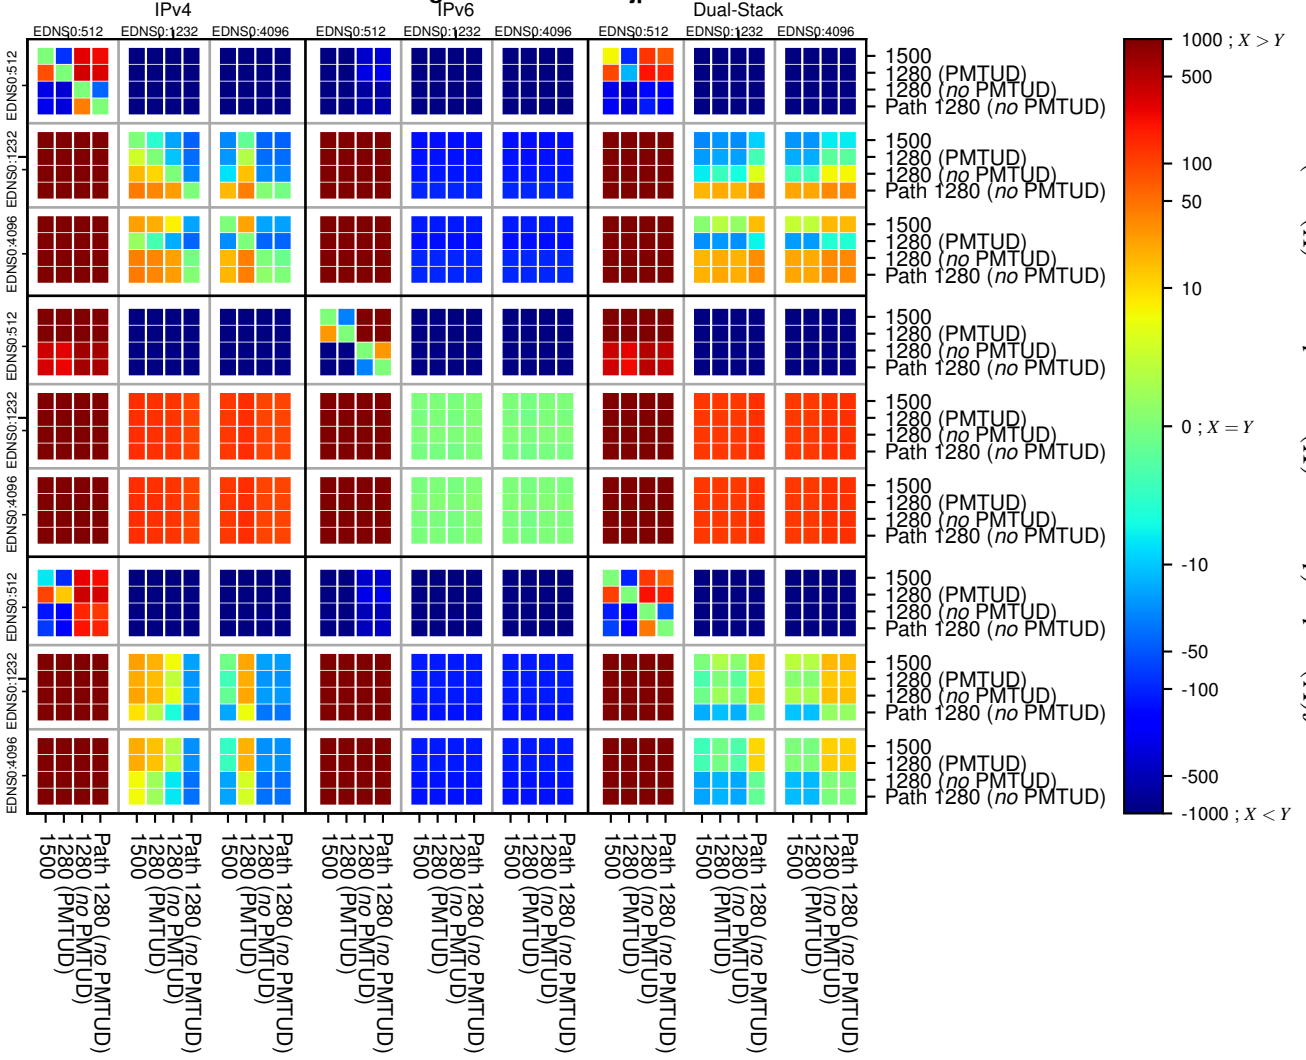

All Zones without DNSSEC returning NOERROR for '.jp'

All Zones with DNSSEC returning NOERROR for '.jp'

All Zones returning NOERROR for '.jp'