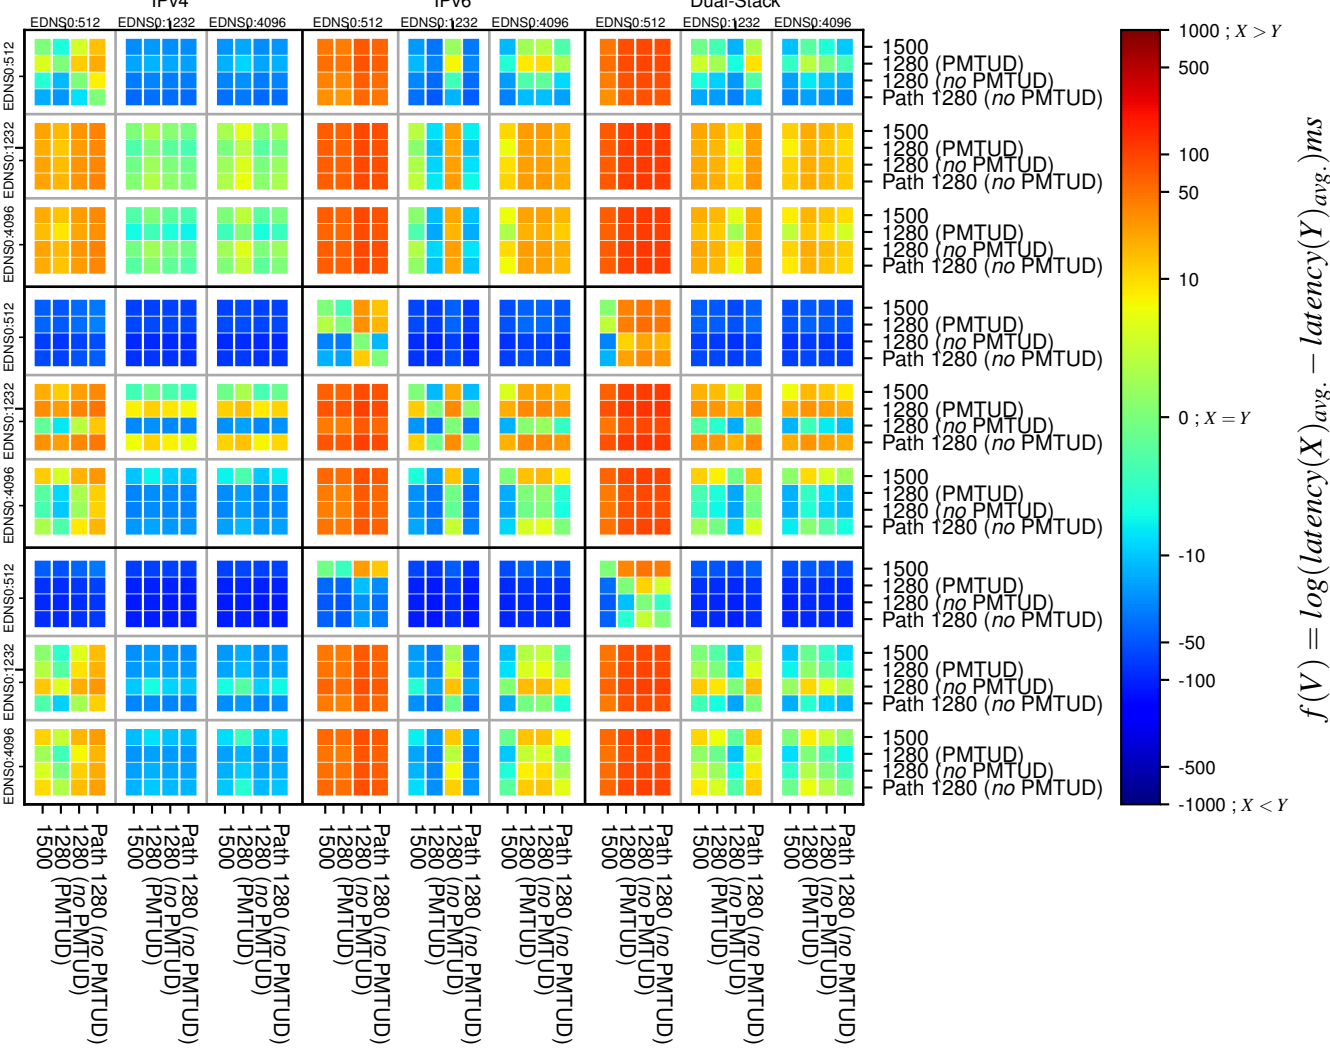

All Zones without DNSSEC returning NOERROR for '.net'

All Zones with DNSSEC returning NOERROR for '.net'

All Zones returning NOERROR for '.net'