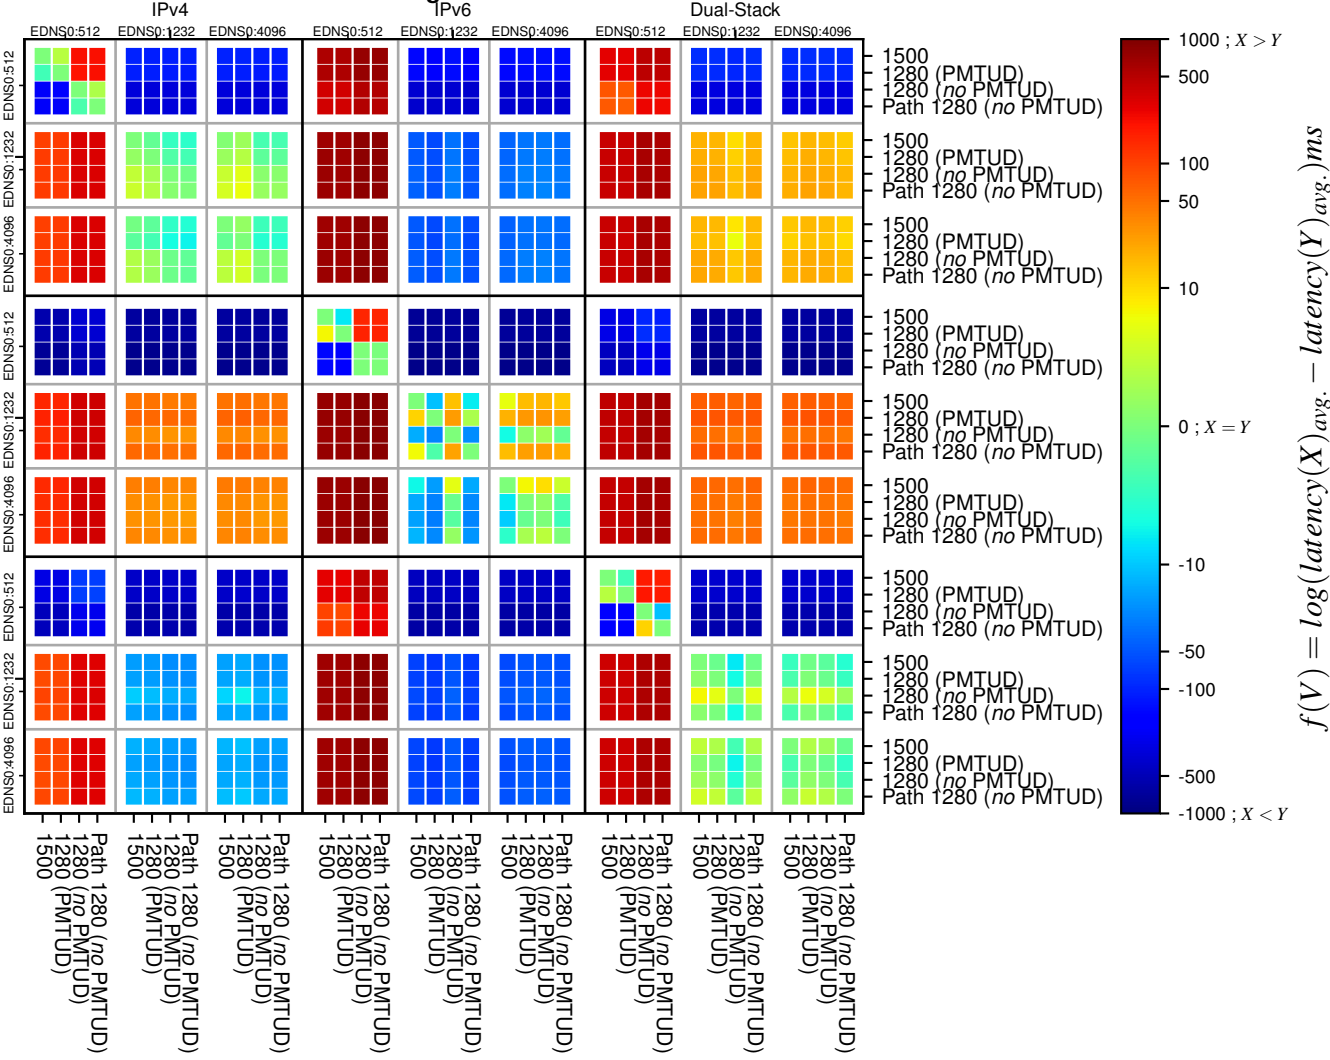

All Zones without DNSSEC returning NOERROR for '.net'

All Zones with DNSSEC returning NOERROR for '.net'

All Zones returning NOERROR for '.net'