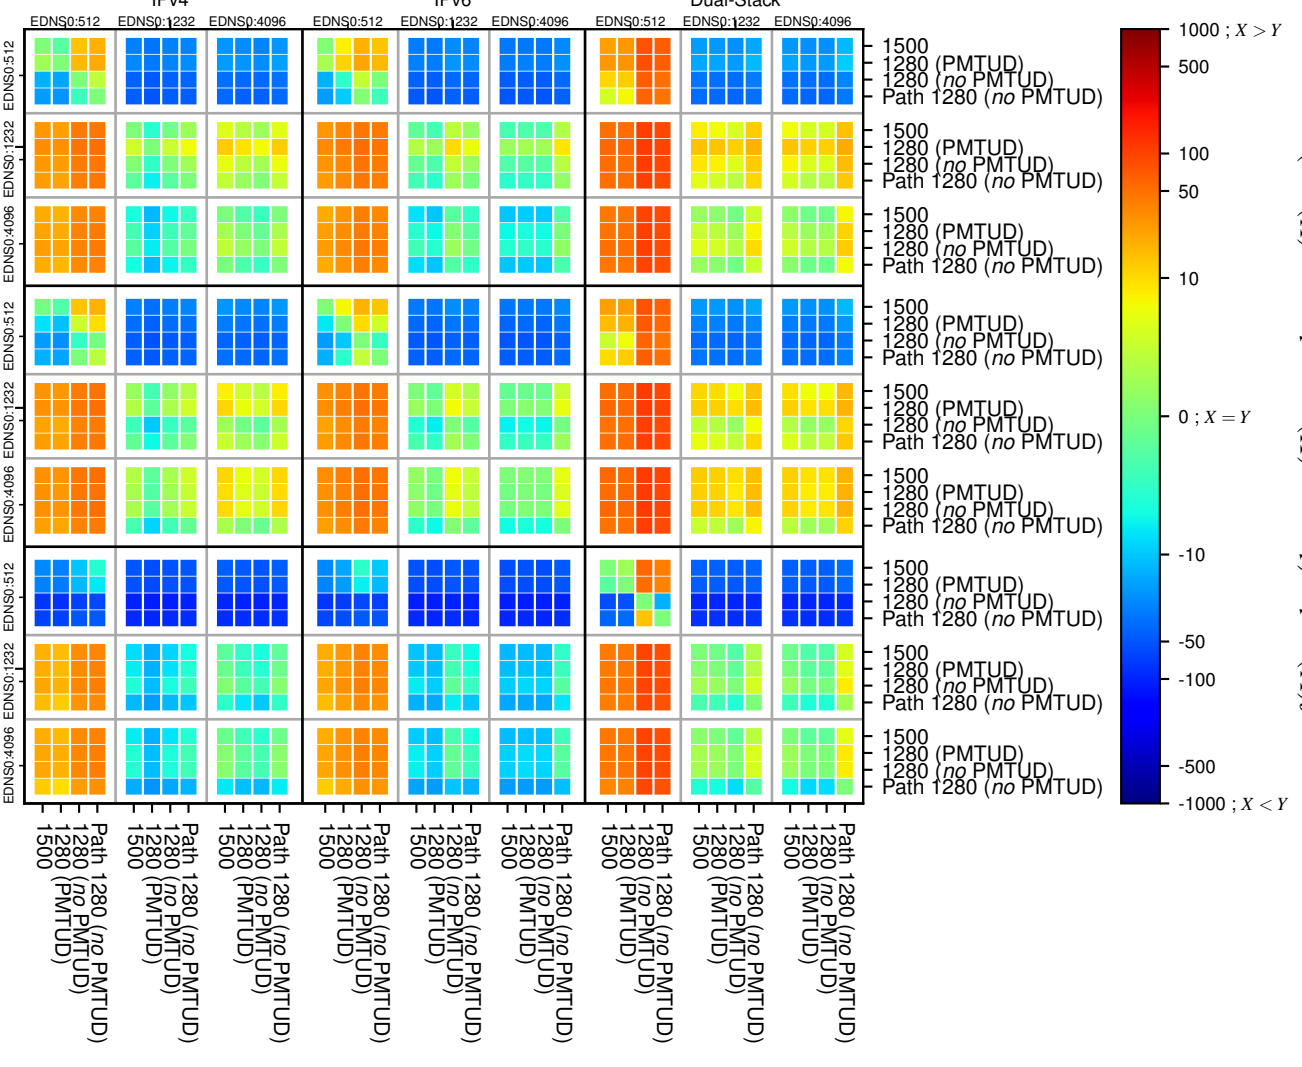

All Zones without DNSSEC returning NOERROR for '.nl'

All Zones with DNSSEC returning NOERROR for '.nl'

All Zones returning NOERROR for '.nl'

$$f(V) = \log(\text{latency}(X)_{\text{avg.}} - \text{latency}(Y)_{\text{avg.}}) \text{ms}$$

$$f(V) = \log(\text{latency}(X)_{\text{avg.}} - \text{latency}(Y)_{\text{avg.}}) \text{ms}$$

$$f(V) = \log(\text{latency}(X)_{\text{avg.}} - \text{latency}(Y)_{\text{avg.}}) \text{ms}$$