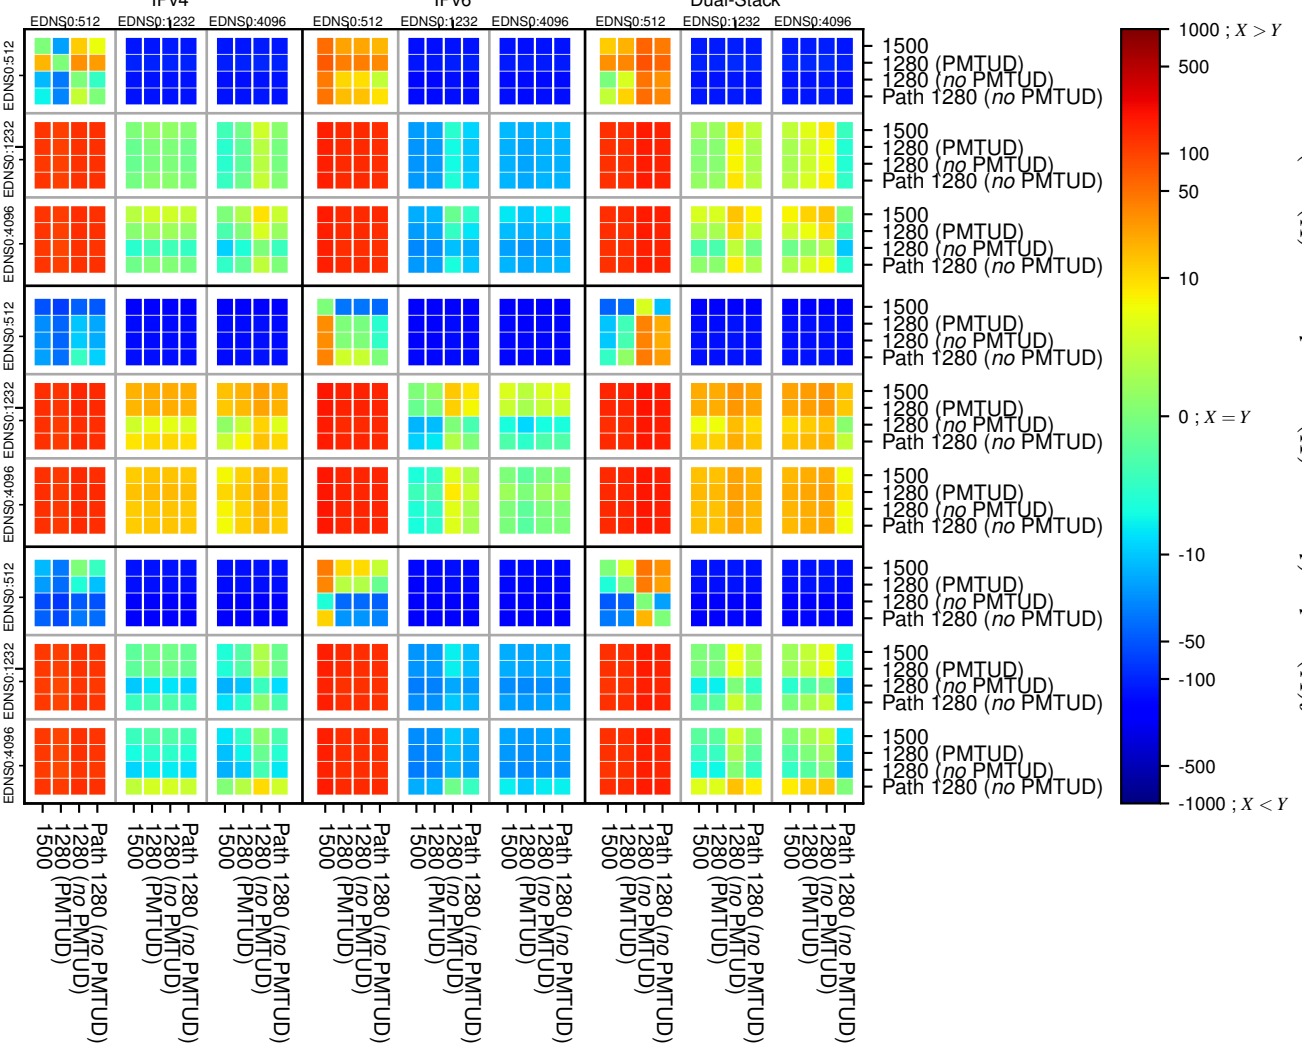

### All Zones without DNSSEC returning NOERROR for '.se'