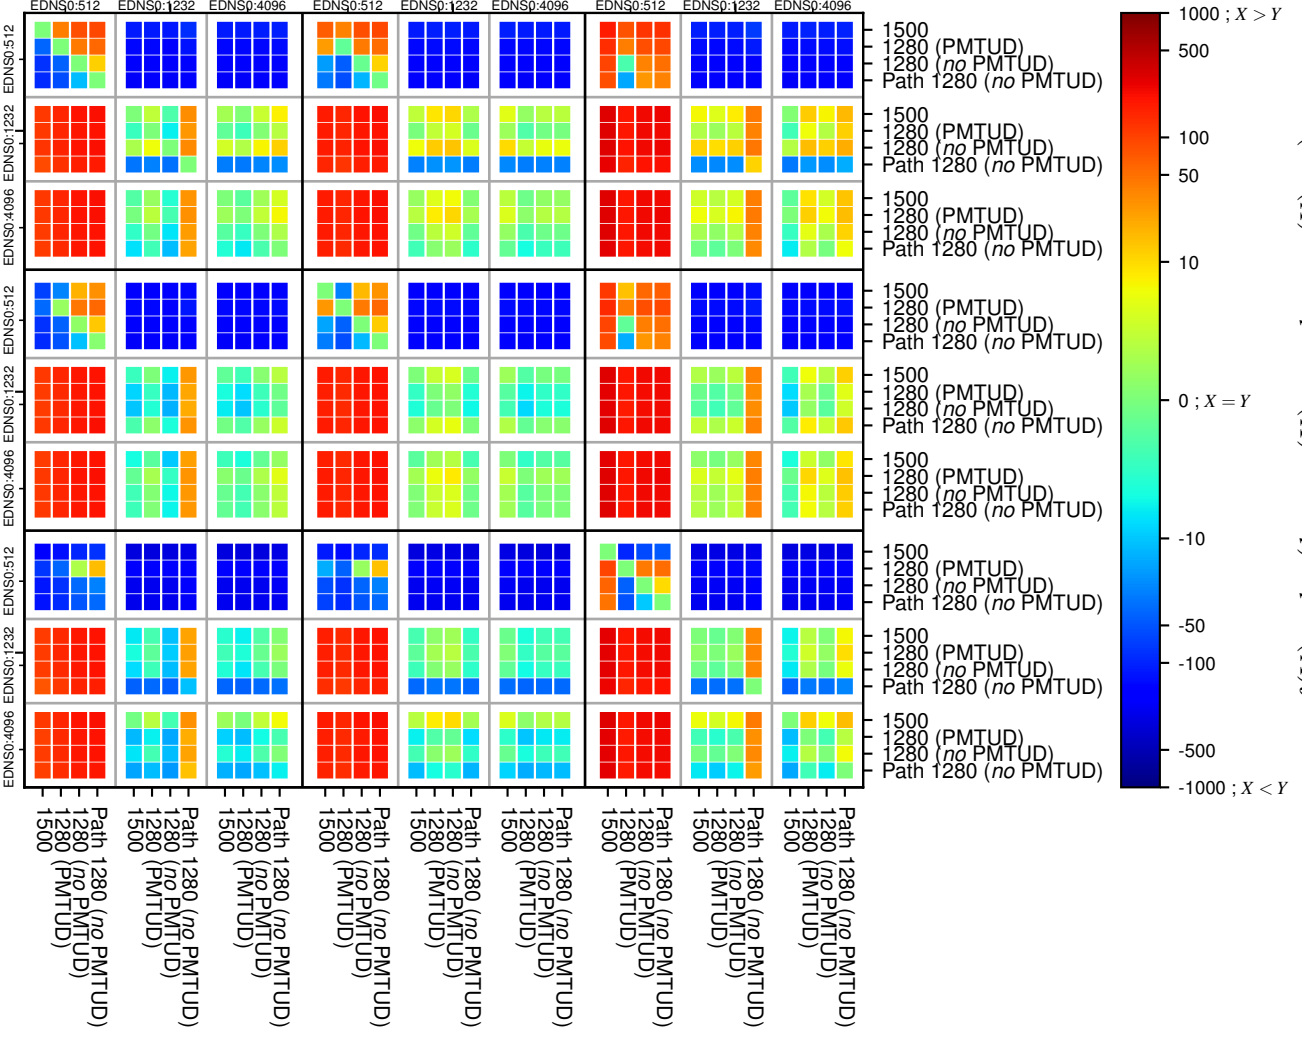

All Zones with DNSSEC returning NOERROR for '.se'