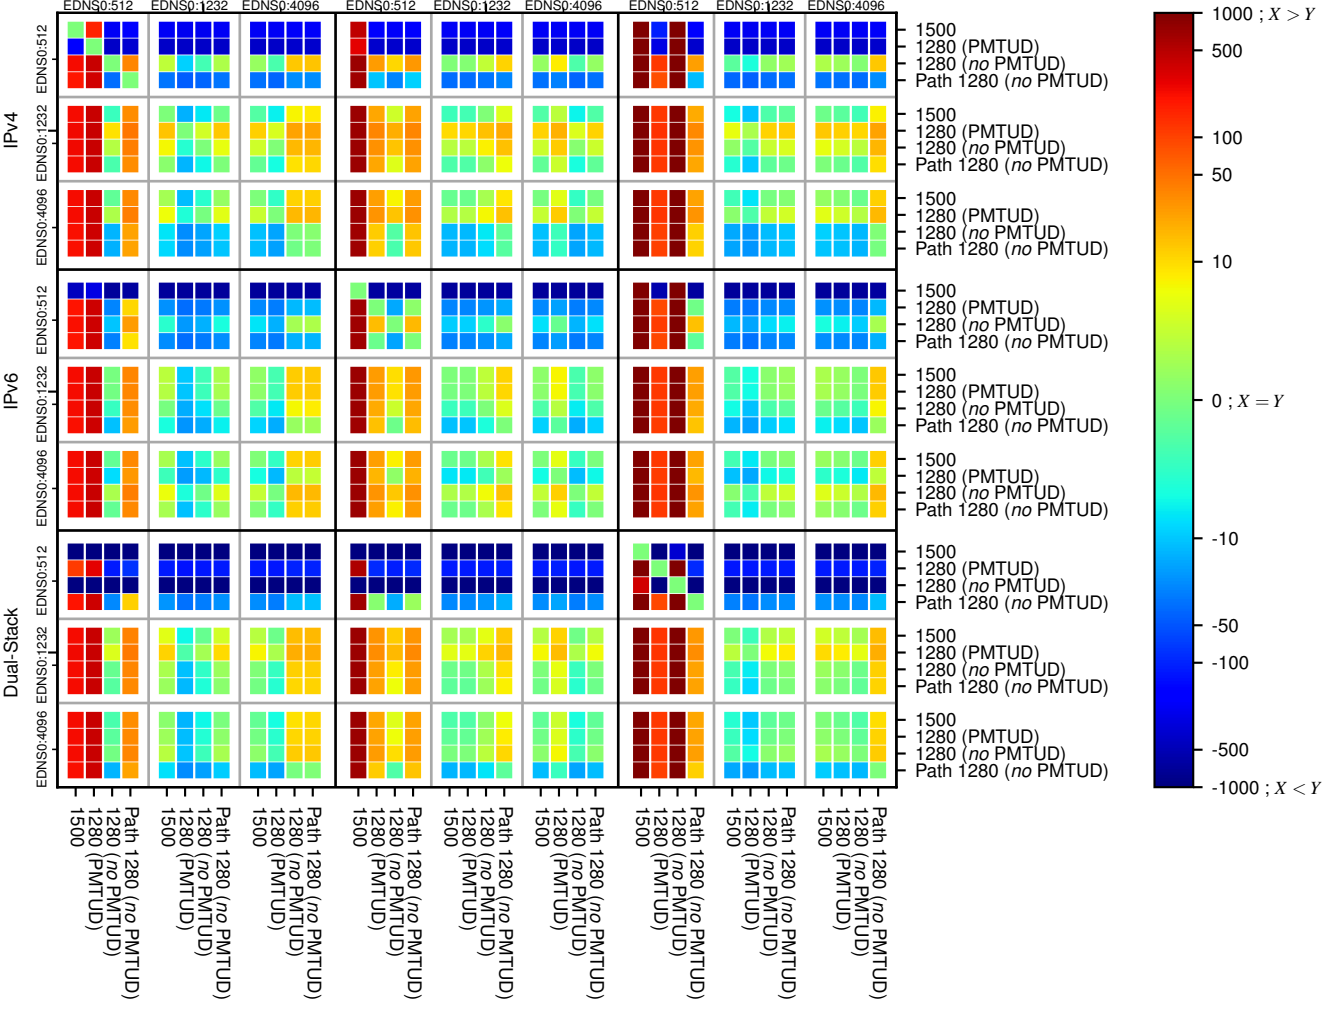

All Zones without DNSSEC returning NOERROR for '.de'

All Zones with DNSSEC returning NOERROR for '.de'

All Zones returning NOERROR for '.de'