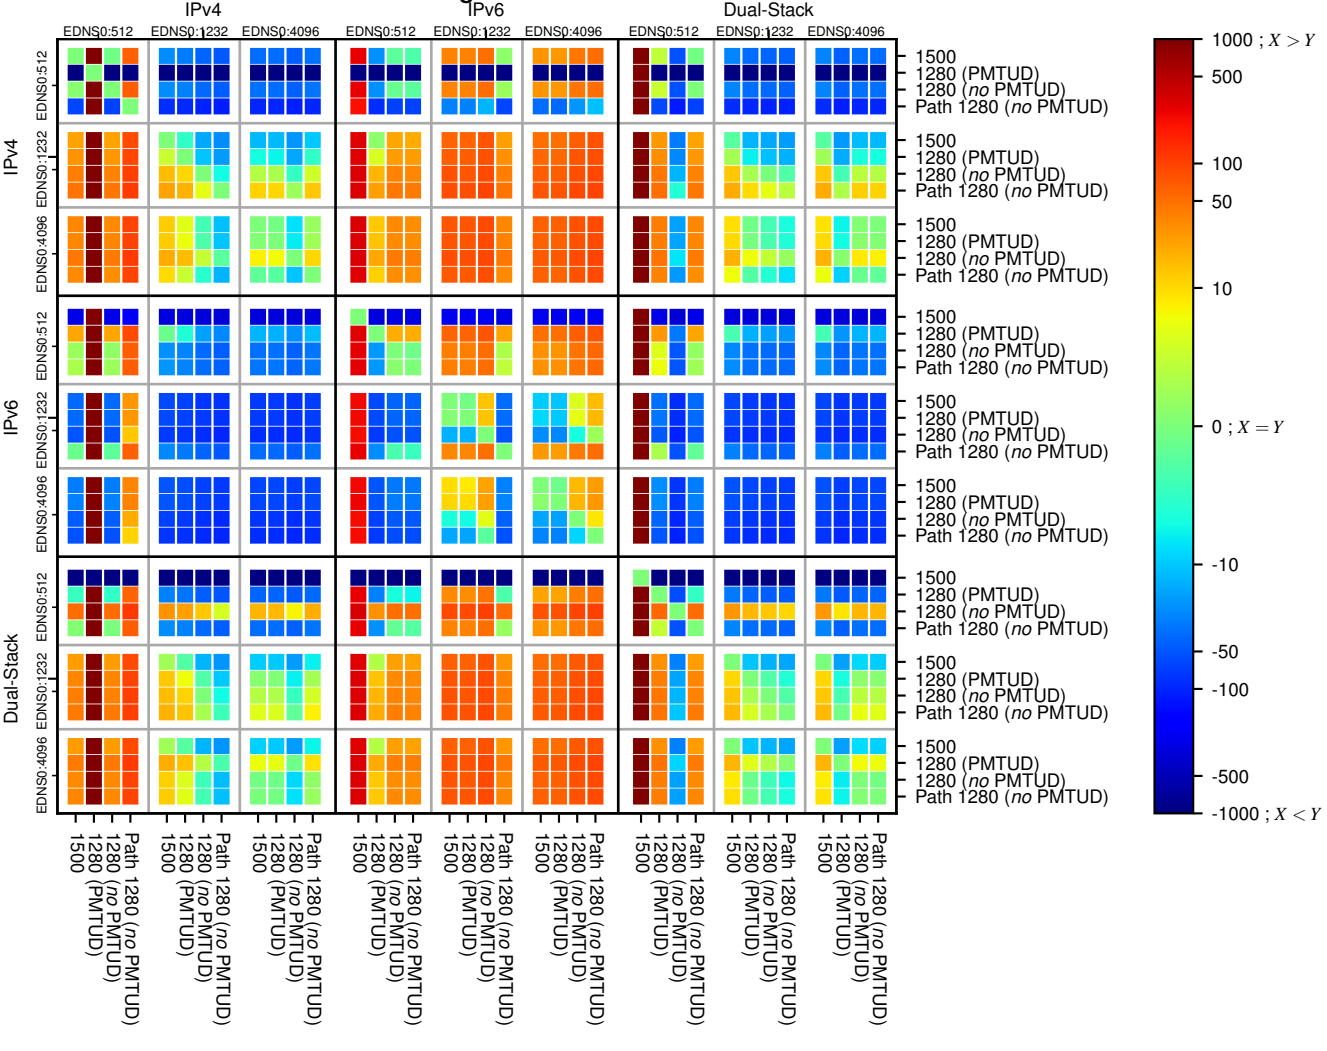

All Zones without DNSSEC returning NOERROR for '.de'

All Zones with DNSSEC returning NOERROR for '.de'

All Zones returning NOERROR for '.de'