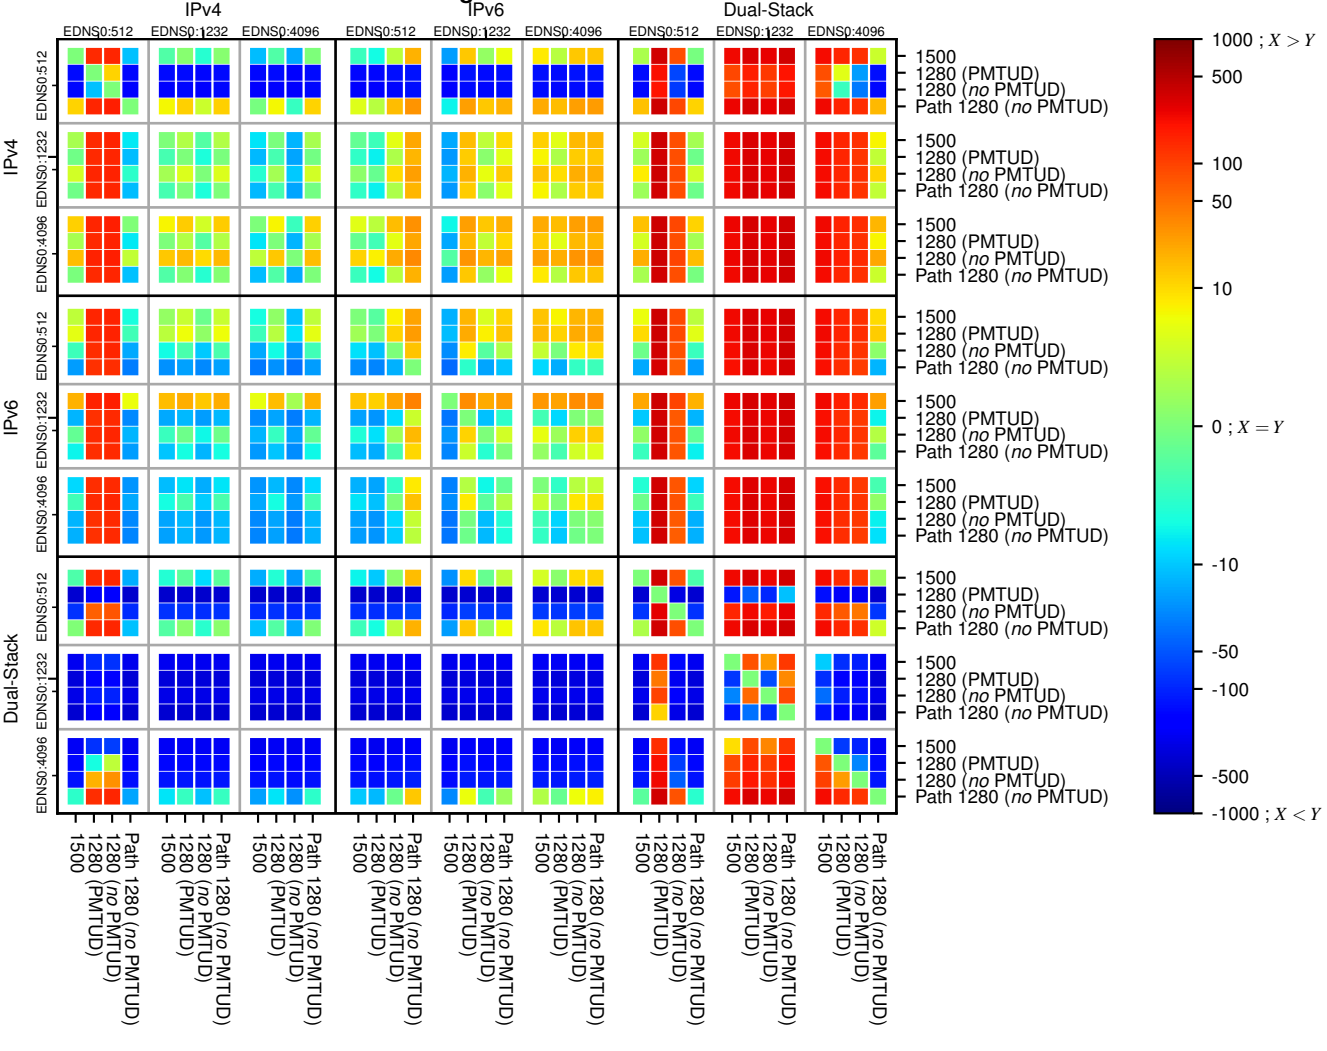

All Zones without DNSSEC returning NOERROR for '.se'

All Zones with DNSSEC returning NOERROR for '.se'

All Zones returning NOERROR for '.se'