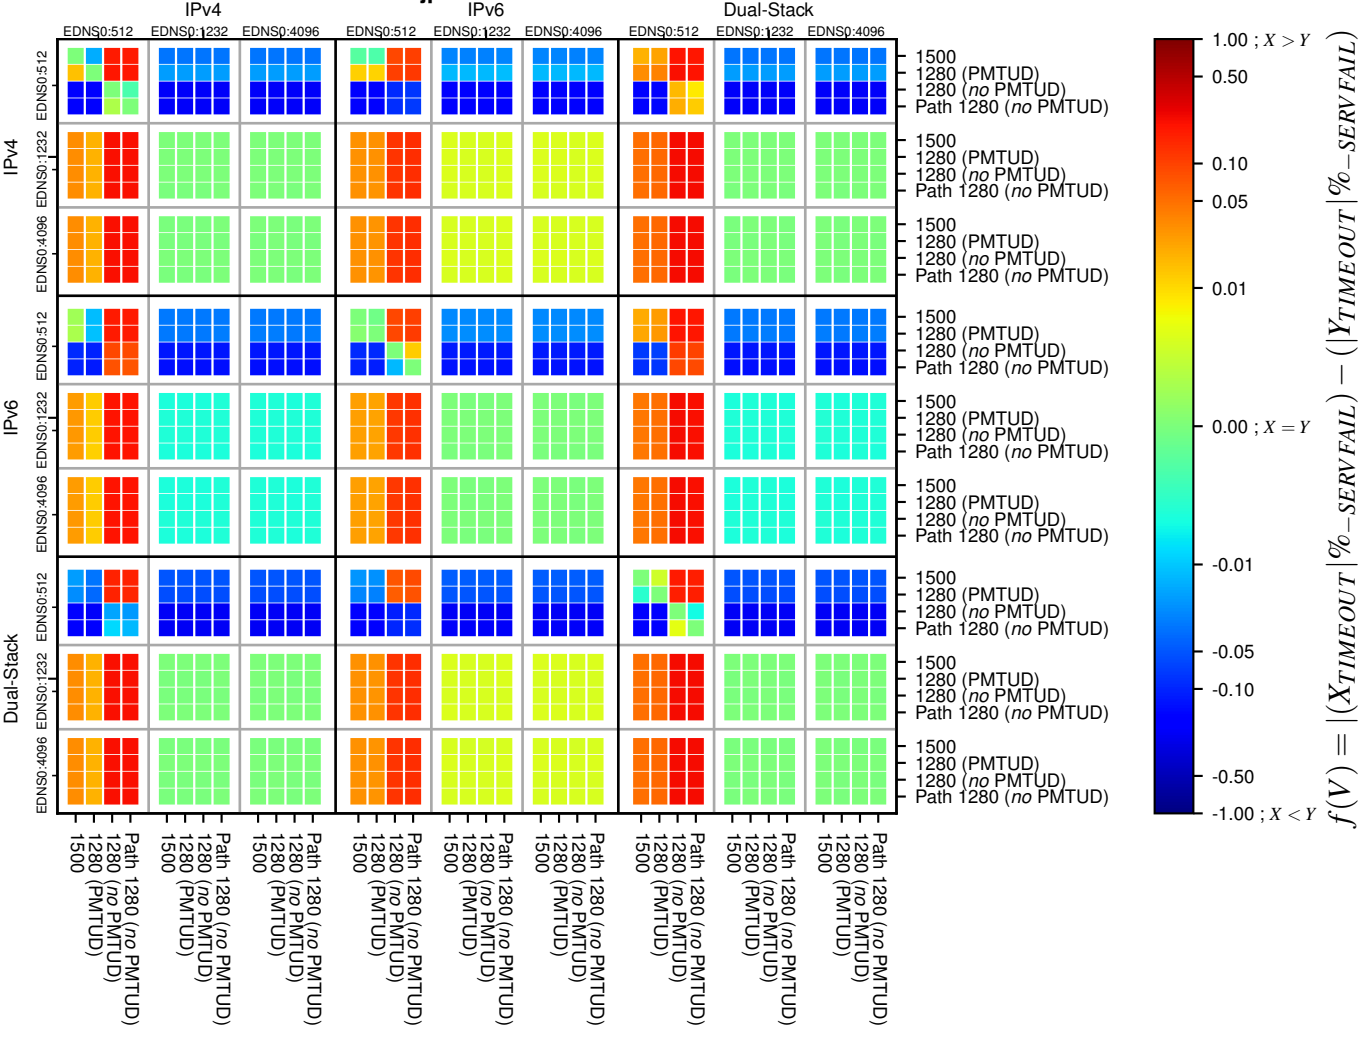

All Zones without DNSSEC for '.jp'

All Zones with DNSSEC for '.jp'

All Zones for '.jp'

$$f(V) = |(X_{TIMEOUT} | \% - SERVFAIL) - (Y_{TIMEOUT} | \% - SERVFAIL)|$$

$$f(V) = |(X_{TIMEOUT} | \% - SERVFAIL) - (Y_{TIMEOUT} | \% - SERVFAIL)|$$

$$f(V) = |(X_{TIMEOUT} | \% - SERVFAIL) - (Y_{TIMEOUT} | \% - SERVFAIL)|$$