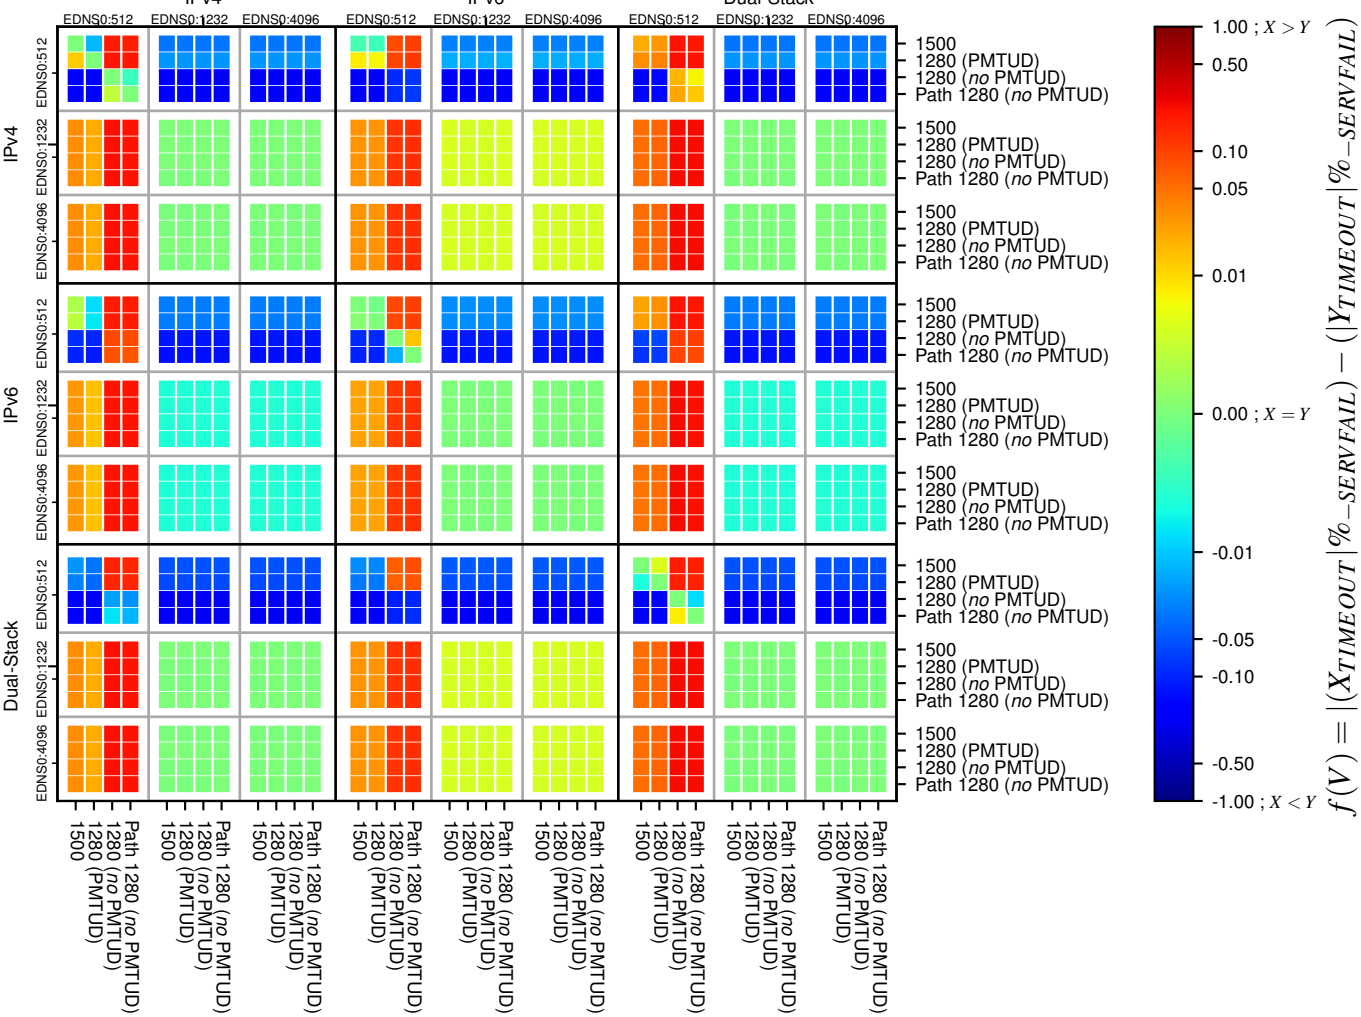

All Zones without DNSSEC for '.jp'

All Zones with DNSSEC for '.jp'

All Zones for '.jp'

$$f(V) = |(X_{TIMEOUT} | \% - SERVFAIL) - (Y_{TIMEOUT} | \% - SERVFAIL)|$$

$$f(V) = |(X_{TIMEOUT} | \% - SERVFAIL) - (Y_{TIMEOUT} | \% - SERVFAIL)|$$

$$f(V) = |(X_{TIMEOUT} | \% - SERVFAIL) - (Y_{TIMEOUT} | \% - SERVFAIL)|$$