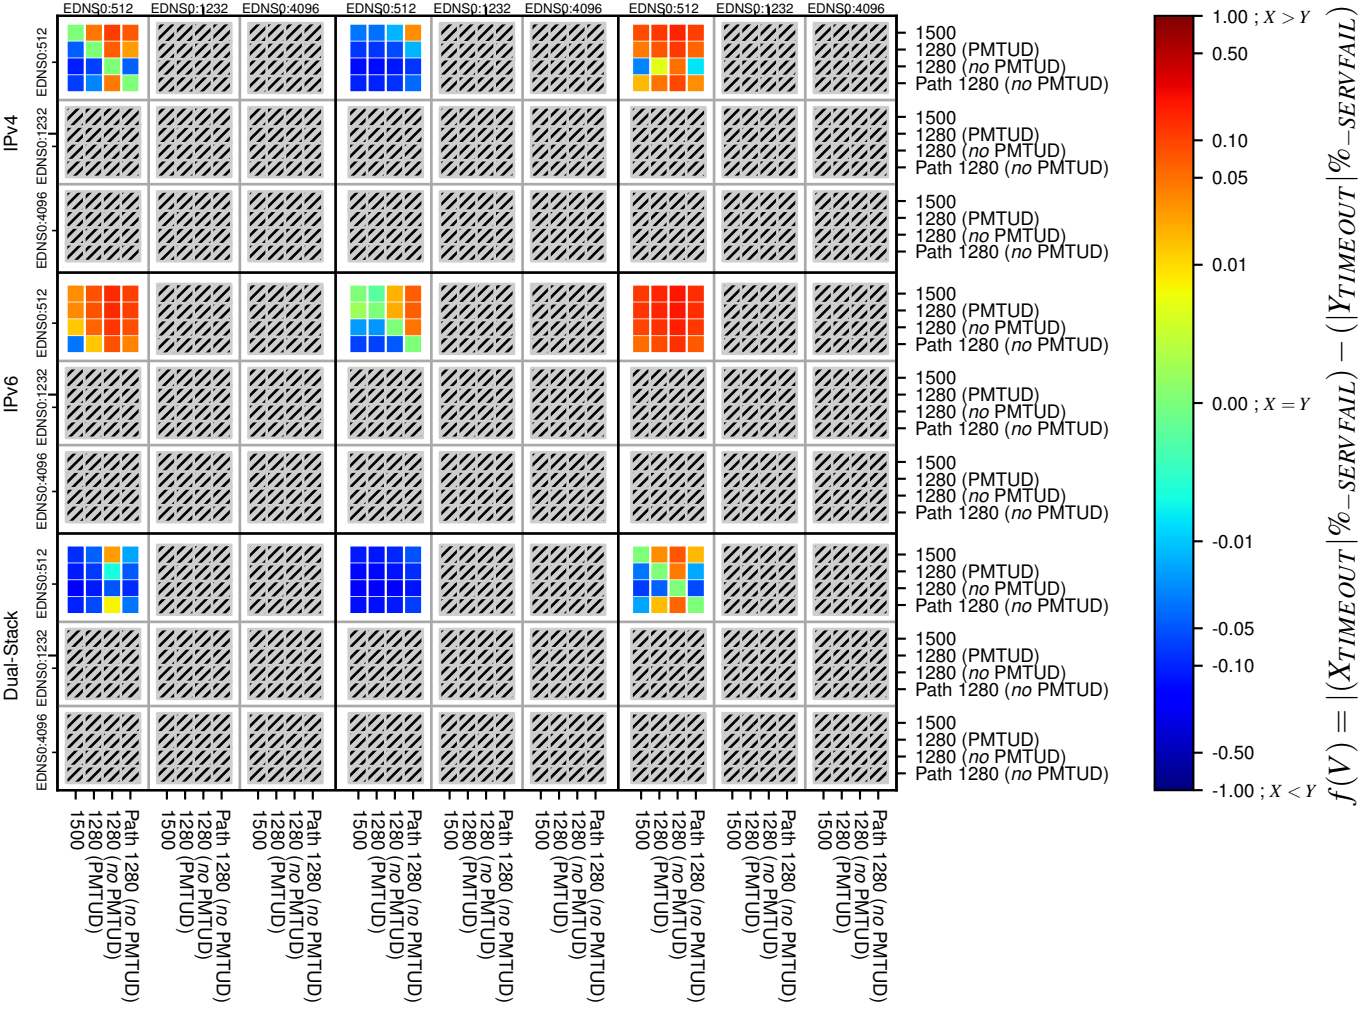

All Zones without DNSSEC for '.jp'

All Zones with DNSSEC for '.jp'

All Zones for '.jp'

$$f(V) = |(X_{TIMEOUT} | \% - SERVFAIL) - (Y_{TIMEOUT} | \% - SERVFAIL)|$$

$$f(V) = |(X_{TIMEOUT} | \% - SERVFAIL) - (Y_{TIMEOUT} | \% - SERVFAIL)|$$

$$f(V) = |(X_{TIMEOUT} | \% - SERVFAIL) - (Y_{TIMEOUT} | \% - SERVFAIL)|$$