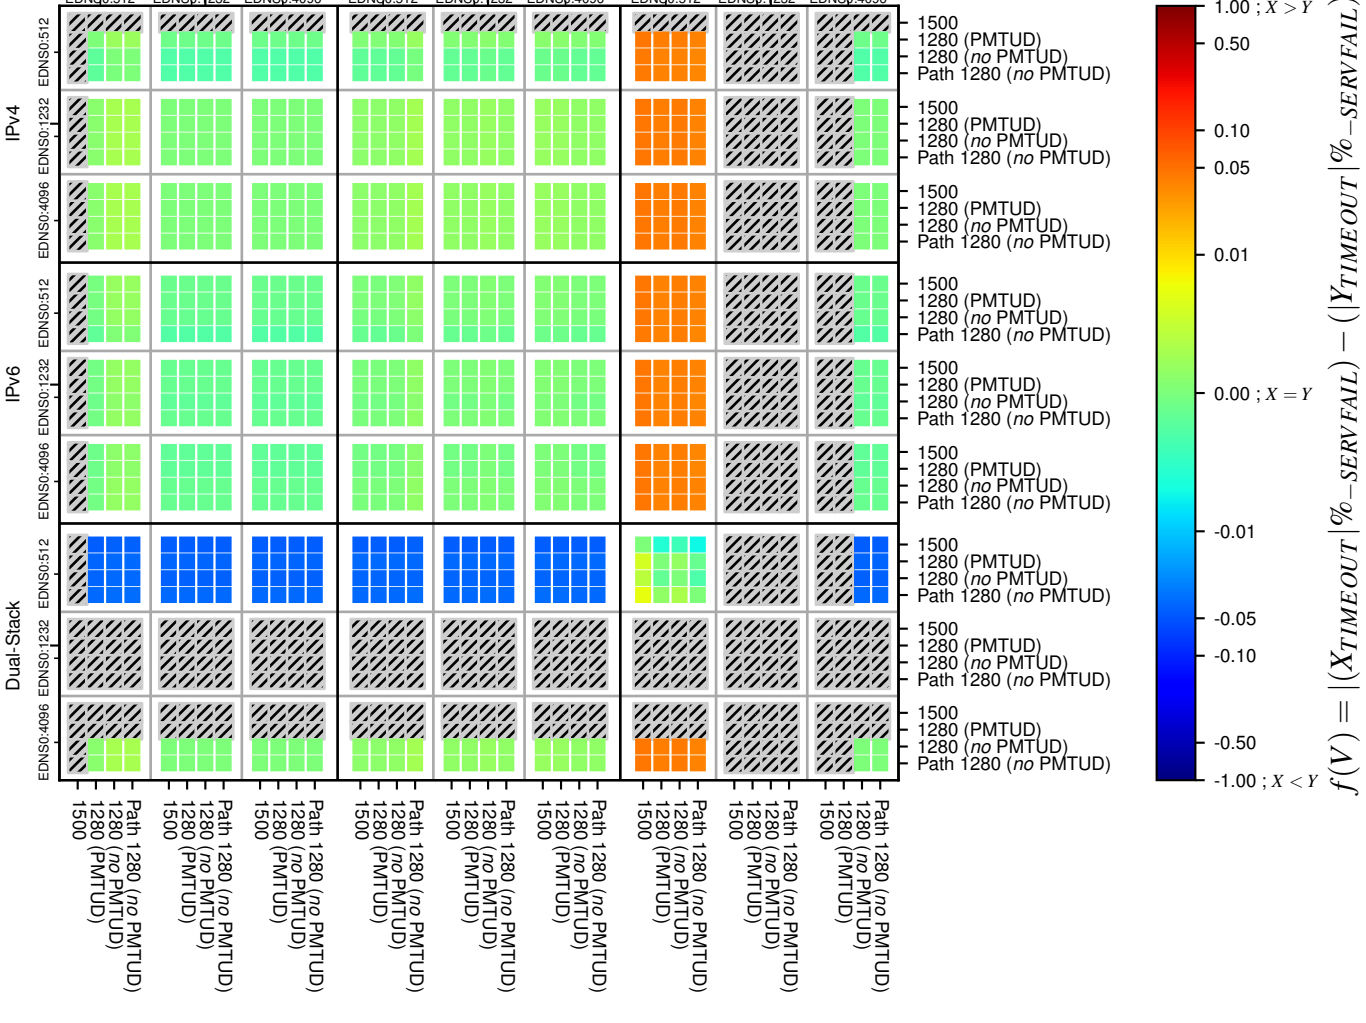

All Zones without DNSSEC for '.org'

All Zones with DNSSEC for '.org'

All Zones for '.org'

$$f(V) = |(X_{TIMEOUT} | \% - SERVFAIL) - (Y_{TIMEOUT} | \% - SERVFAIL)|$$

$$f(V) = |(X_{TIMEOUT} | \% - SERVFAIL) - (Y_{TIMEOUT} | \% - SERVFAIL)|$$

$$f(V) = |(X_{TIMEOUT} | \% - SERVFAIL) - (Y_{TIMEOUT} | \% - SERVFAIL)|$$