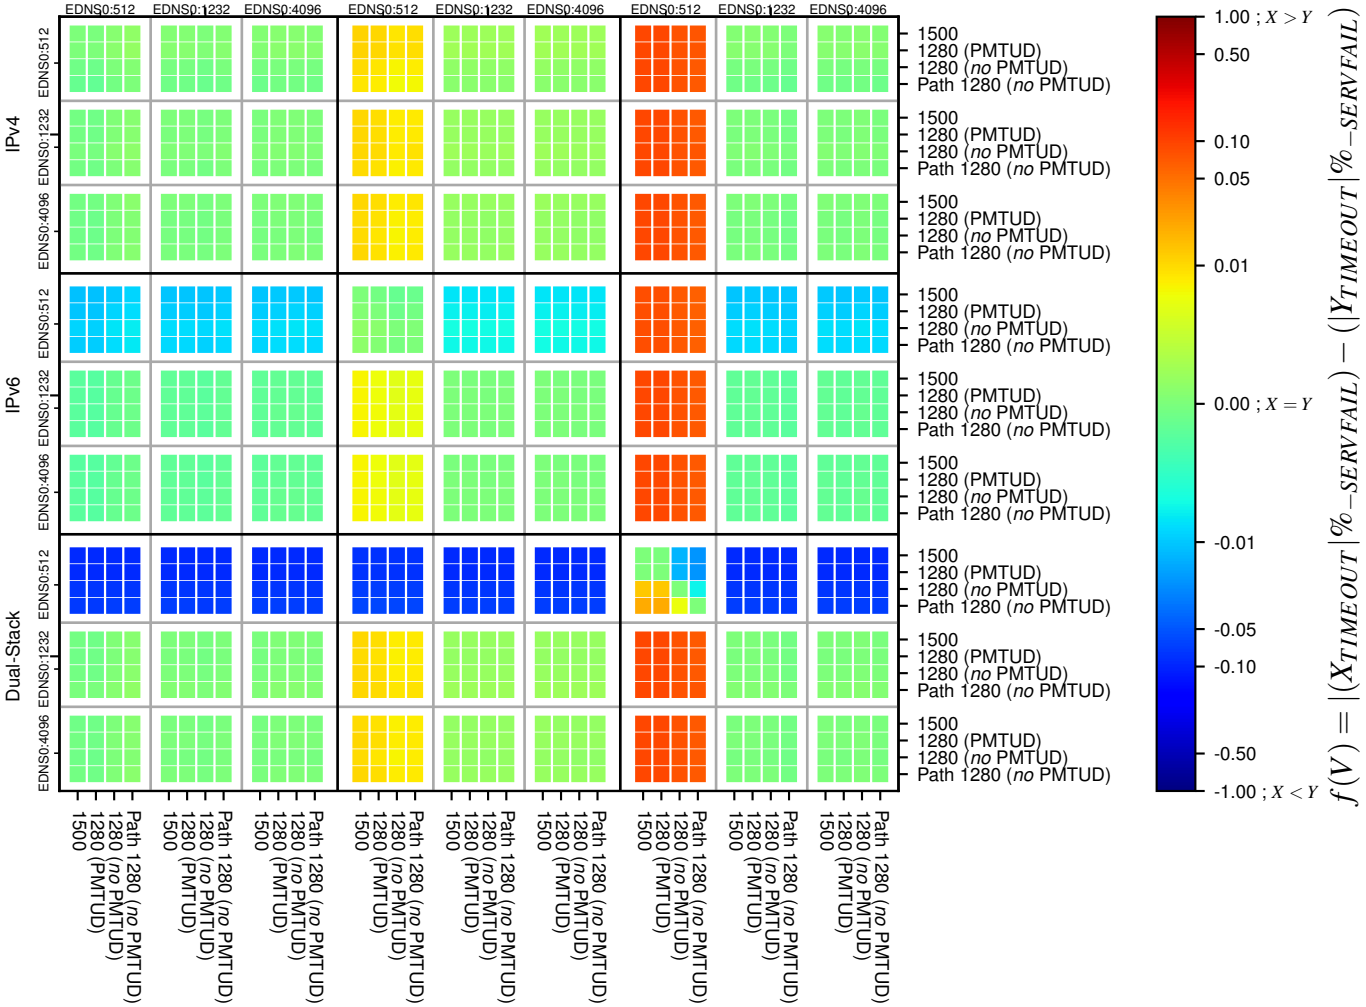

All Zones without DNSSEC for '.org'

All Zones with DNSSEC for '.org'

All Zones for '.org'

$$f(V) = |(X_{TIMEOUT} | \% - SERVFAIL) - (Y_{TIMEOUT} | \% - SERVFAIL)|$$

$$f(V) = |(X_{TIMEOUT} | \% - SERVFAIL) - (Y_{TIMEOUT} | \% - SERVFAIL)|$$

$$f(V) = |(X_{TIMEOUT} | \% - SERVFAIL) - (Y_{TIMEOUT} | \% - SERVFAIL)|$$