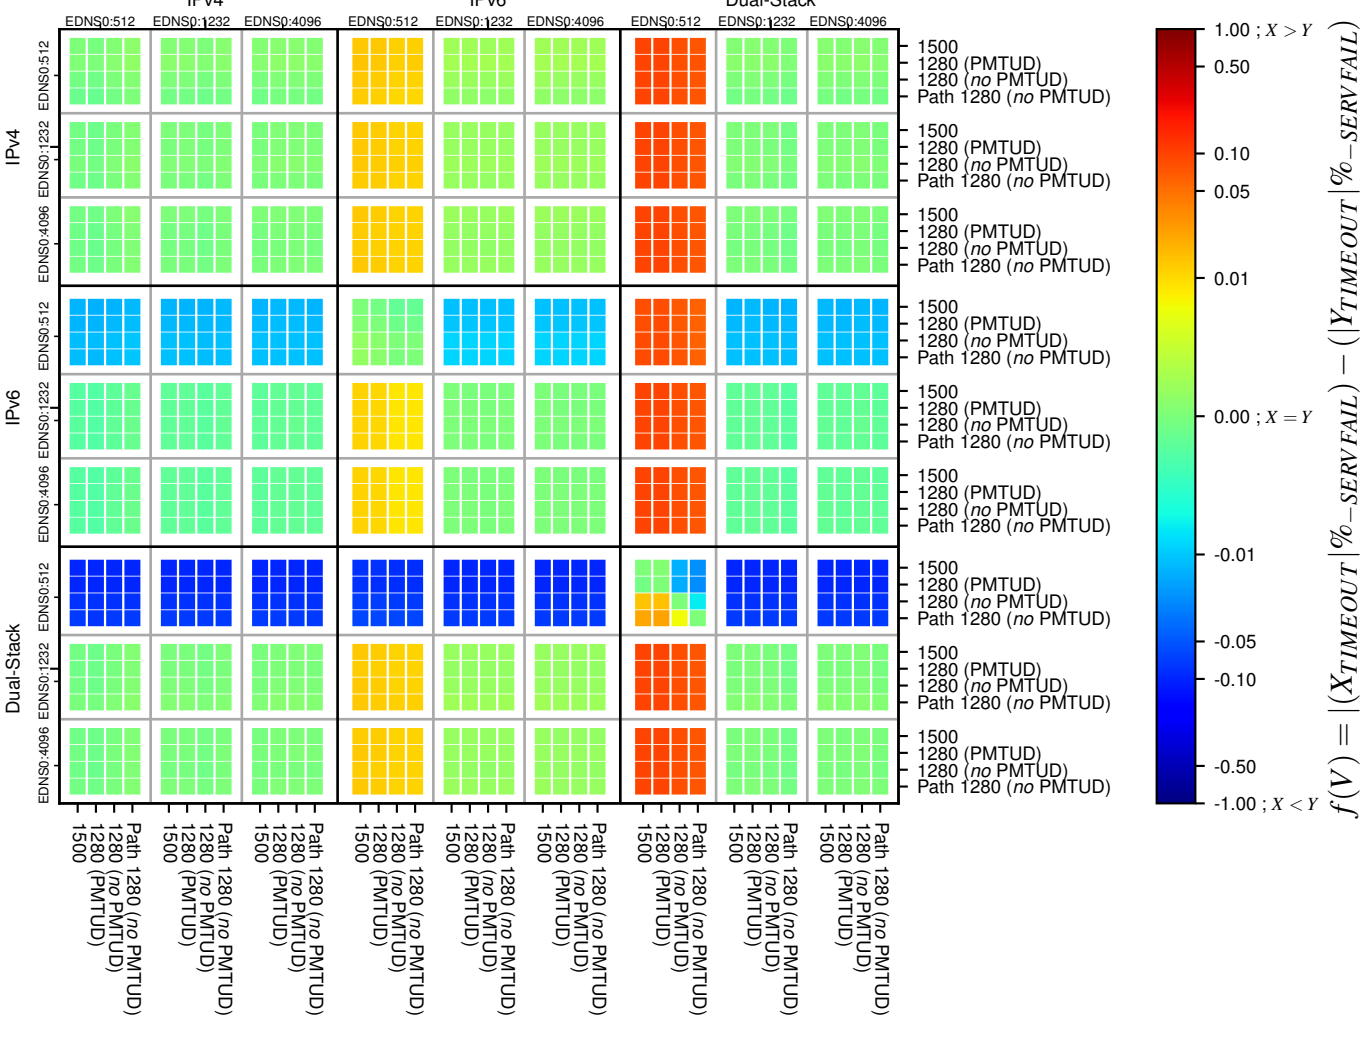

All Zones without DNSSEC for '.org'

All Zones with DNSSEC for '.org'

All Zones for '.org'

$$f(V) = |(X_{TIMEOUT} | \% - SERVFAIL) - (Y_{TIMEOUT} | \% - SERVFAIL)|$$

$$f(V) = |(X_{TIMEOUT} | \% - SERVFAIL) - (Y_{TIMEOUT} | \% - SERVFAIL)|$$

$$f(V) = |(X_{TIMEOUT} | \% - SERVFAIL) - (Y_{TIMEOUT} | \% - SERVFAIL)|$$