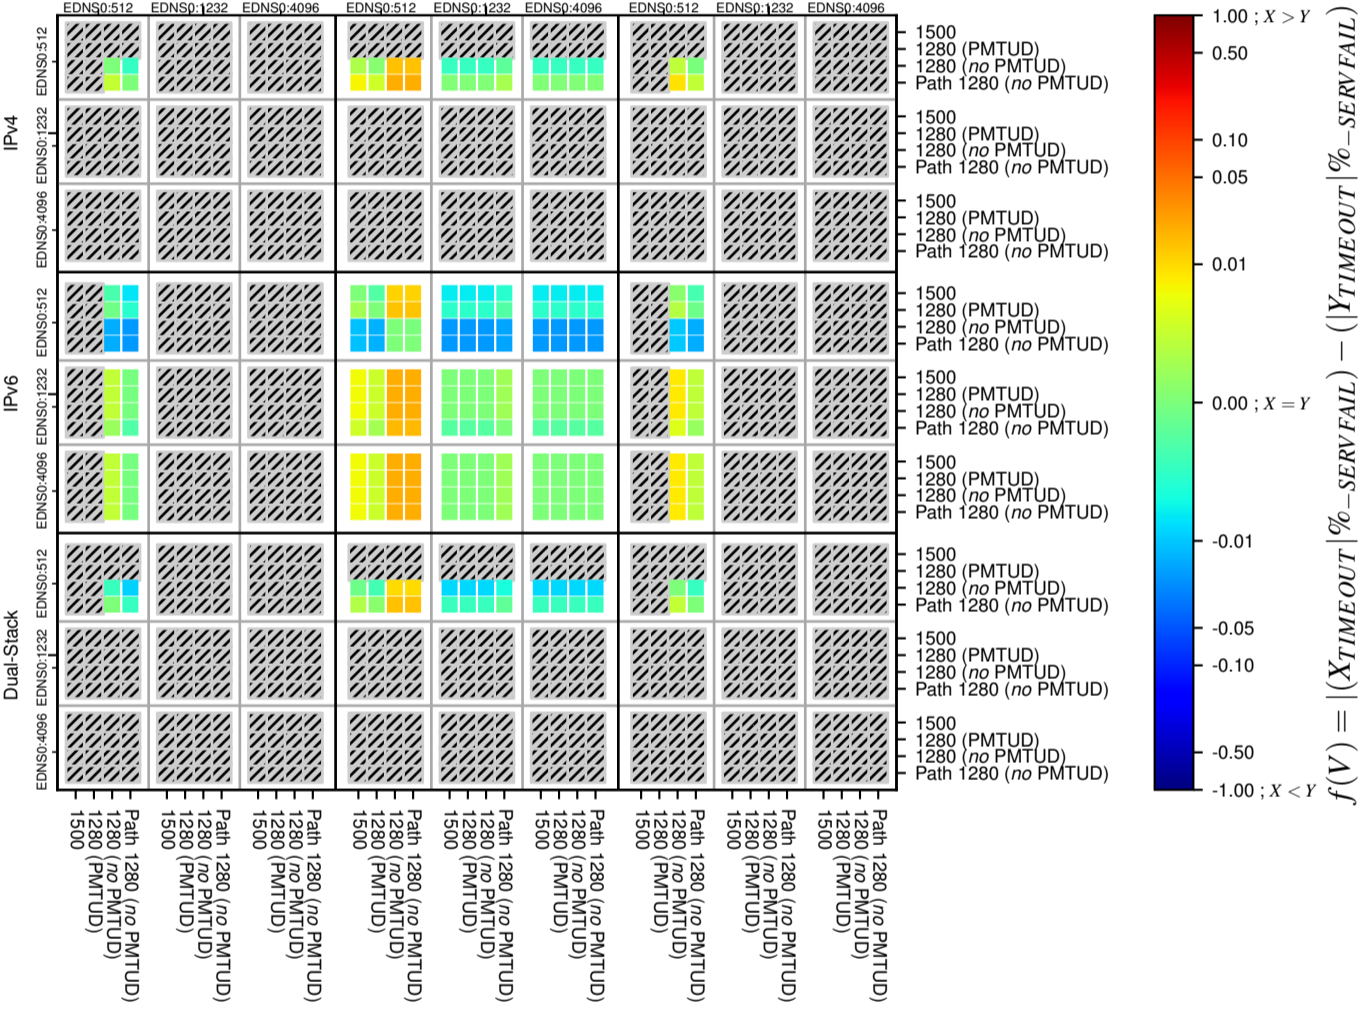

All Zones without DNSSEC for '.se'

All Zones with DNSSEC for '.se'

All Zones for '.se'

$$f(V) = |X_{TIMEOUT} \% - SERVFAIL} - (Y_{TIMEOUT} \% - SERVFAIL)}$$

$$f(V) = |X_{TIMEOUT} \% - SERVFAIL} - (Y_{TIMEOUT} \% - SERVFAIL)}$$

$$f(V) = |X_{TIMEOUT} \% - SERVFAIL} - (Y_{TIMEOUT} \% - SERVFAIL)}$$