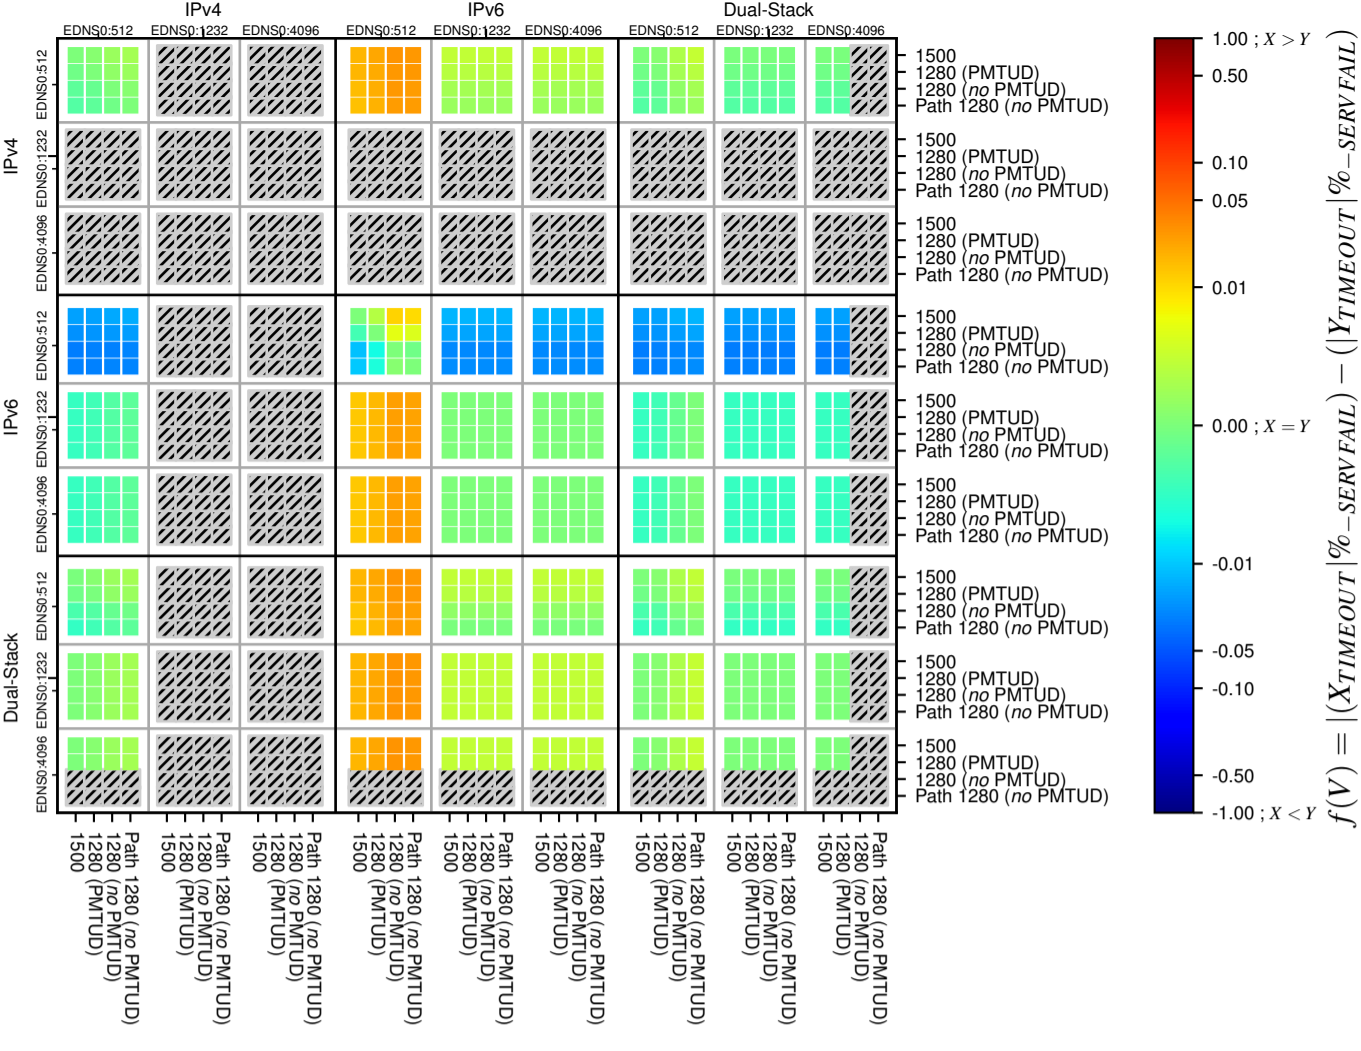

All Zones without DNSSEC for '.se'

All Zones with DNSSEC for '.se'

All Zones for '.se'

$$f(V) = |X_{TIMEOUT} \% - SERVFAIL} - (Y_{TIMEOUT} \% - SERVFAIL)}$$

$$f(V) = |X_{TIMEOUT} \% - SERVFAIL} - (Y_{TIMEOUT} \% - SERVFAIL)}$$

$$f(V) = |X_{TIMEOUT} \% - SERVFAIL} - (Y_{TIMEOUT} \% - SERVFAIL)}$$