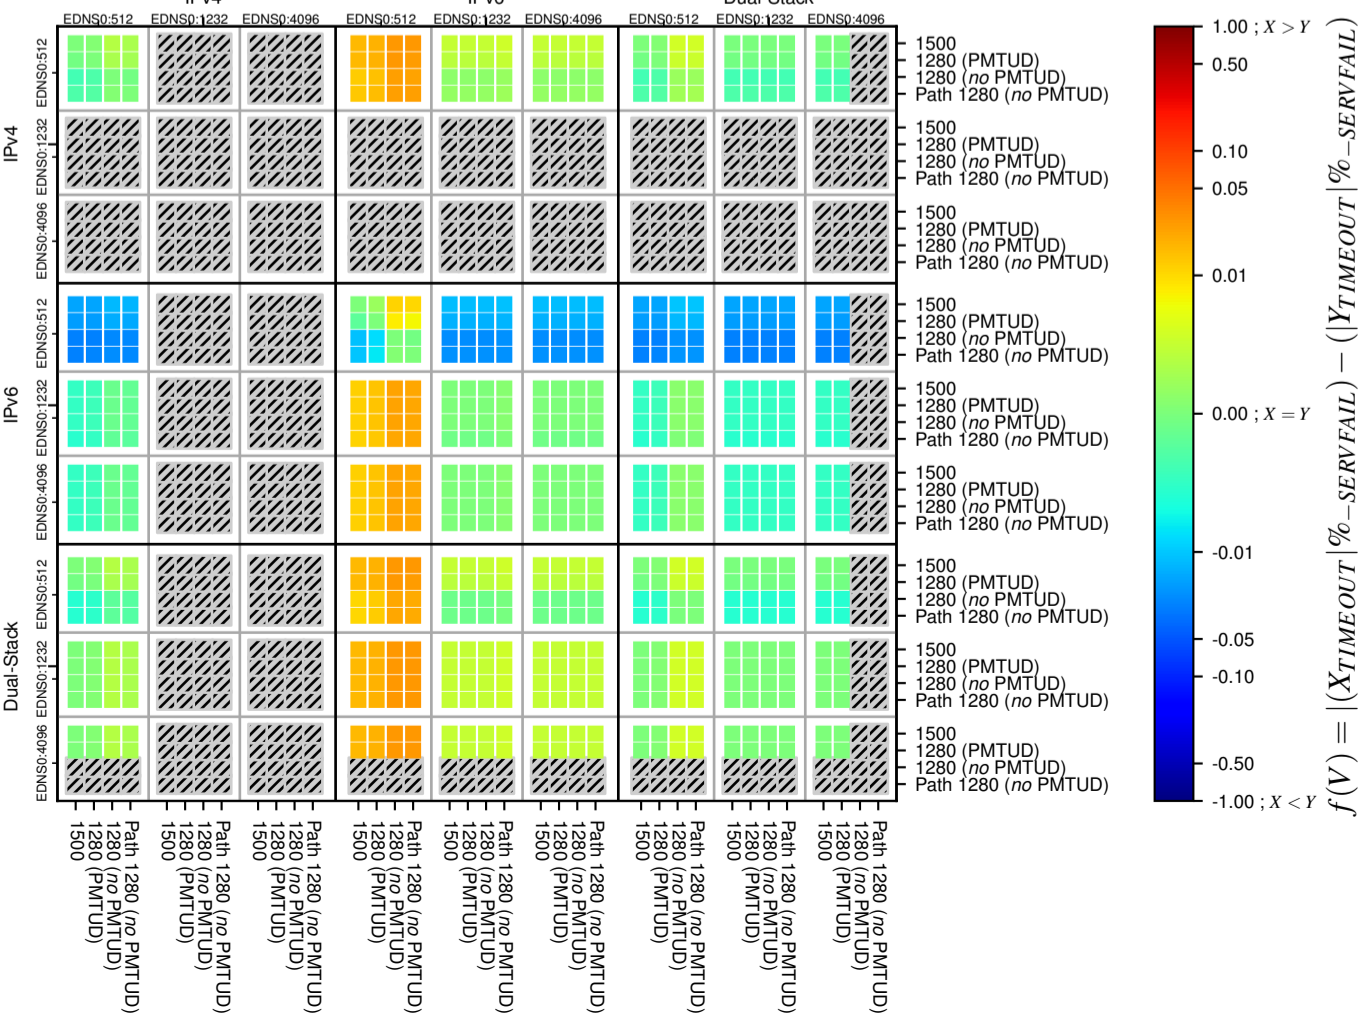

All Zones without DNSSEC for '.se'

All Zones with DNSSEC for '.se'

All Zones for '.se'

$$f(V) = |X_{TIMEOUT} \% - SERVFAIL} - (Y_{TIMEOUT} \% - SERVFAIL)}$$

$$f(V) = |X_{TIMEOUT} \% - SERVFAIL} - (Y_{TIMEOUT} \% - SERVFAIL)}$$

$$f(V) = |X_{TIMEOUT} \% - SERVFAIL} - (Y_{TIMEOUT} \% - SERVFAIL)}$$