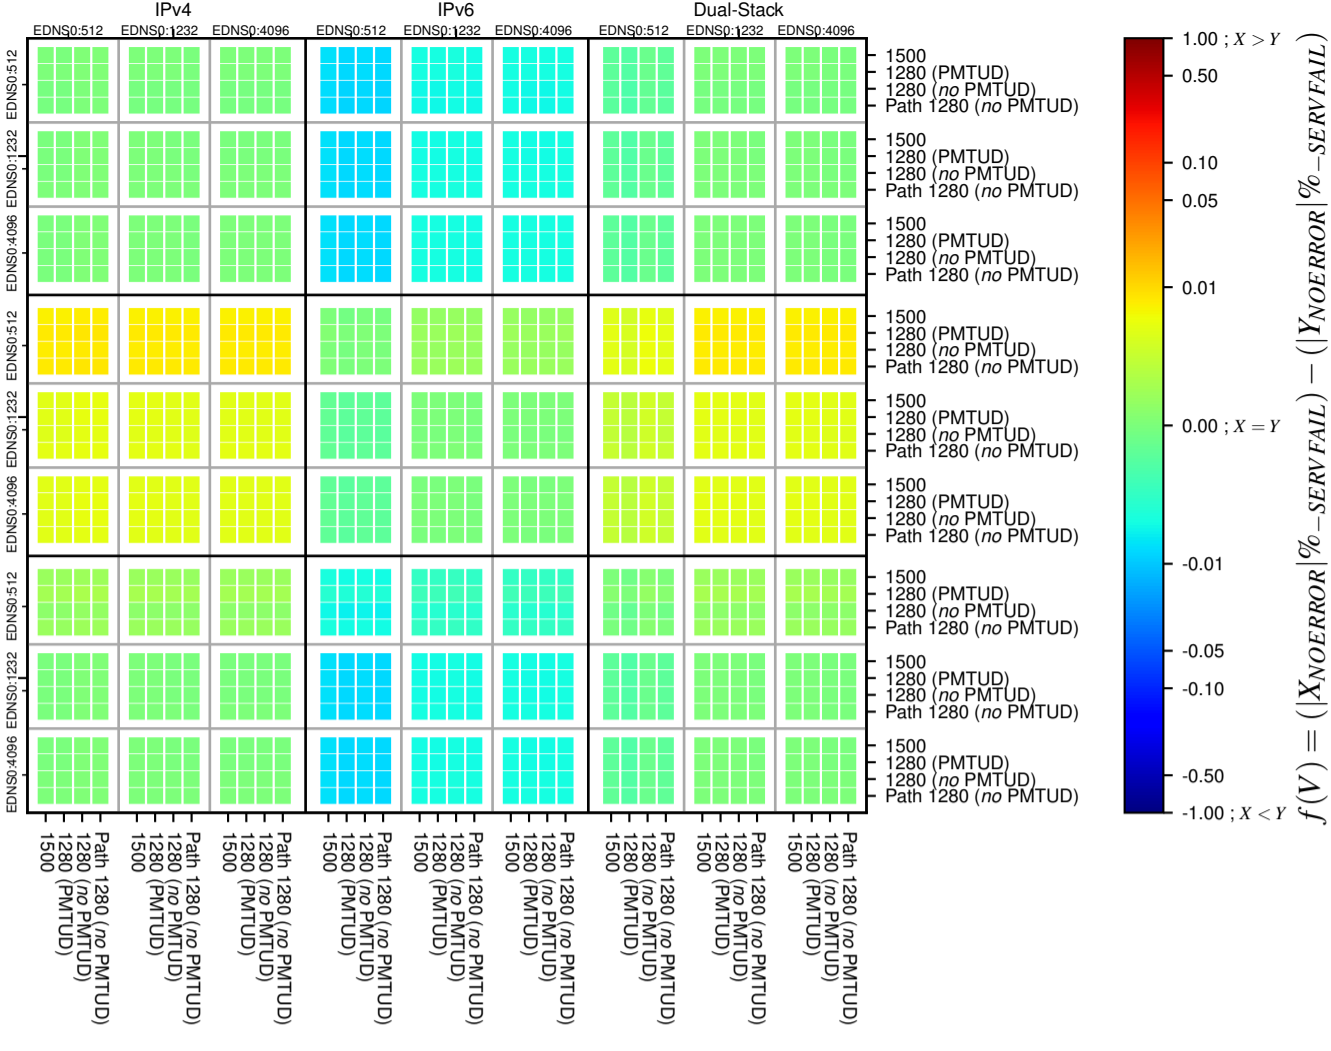

All Zones without DNSSEC for '.de'

All Zones with DNSSEC for '.de'

All Zones for '.de'