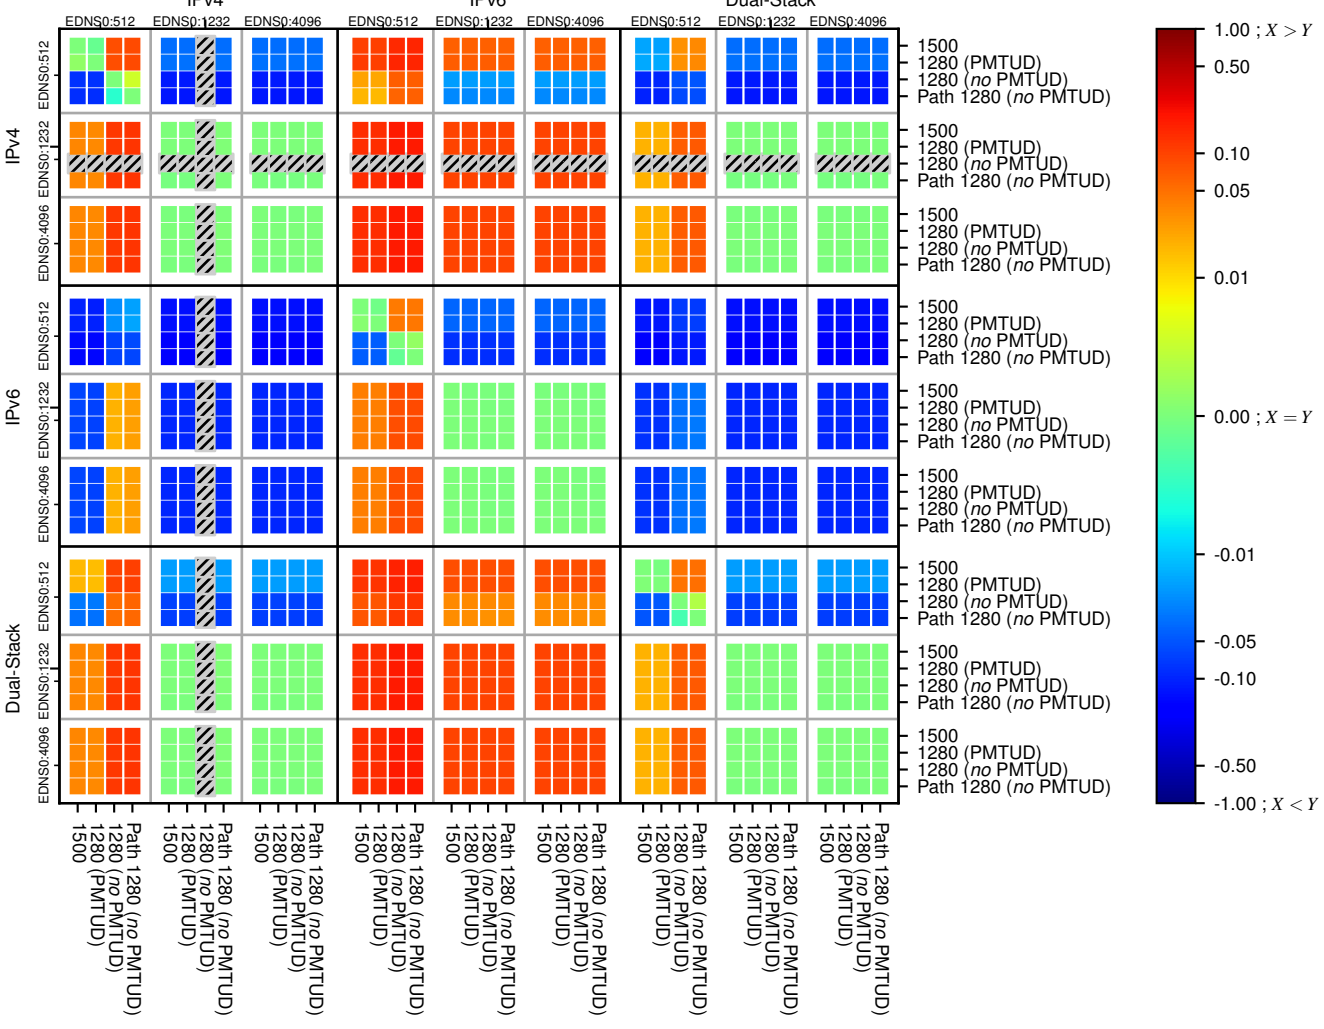

All Zones without DNSSEC for '.all.psl.domains'

All Zones with DNSSEC for '.all.psl.domains'

All Zones for '.all.psl.domains'

$$f(V) = |X_{SERVFAIL}|\% - |Y_{SERVFAIL}|\%$$

$$f(V) = |X_{SERVFAIL}|\% - |Y_{SERVFAIL}|\%$$

$$f(V) = |X_{SERVFAIL}|\% - |Y_{SERVFAIL}|\%$$