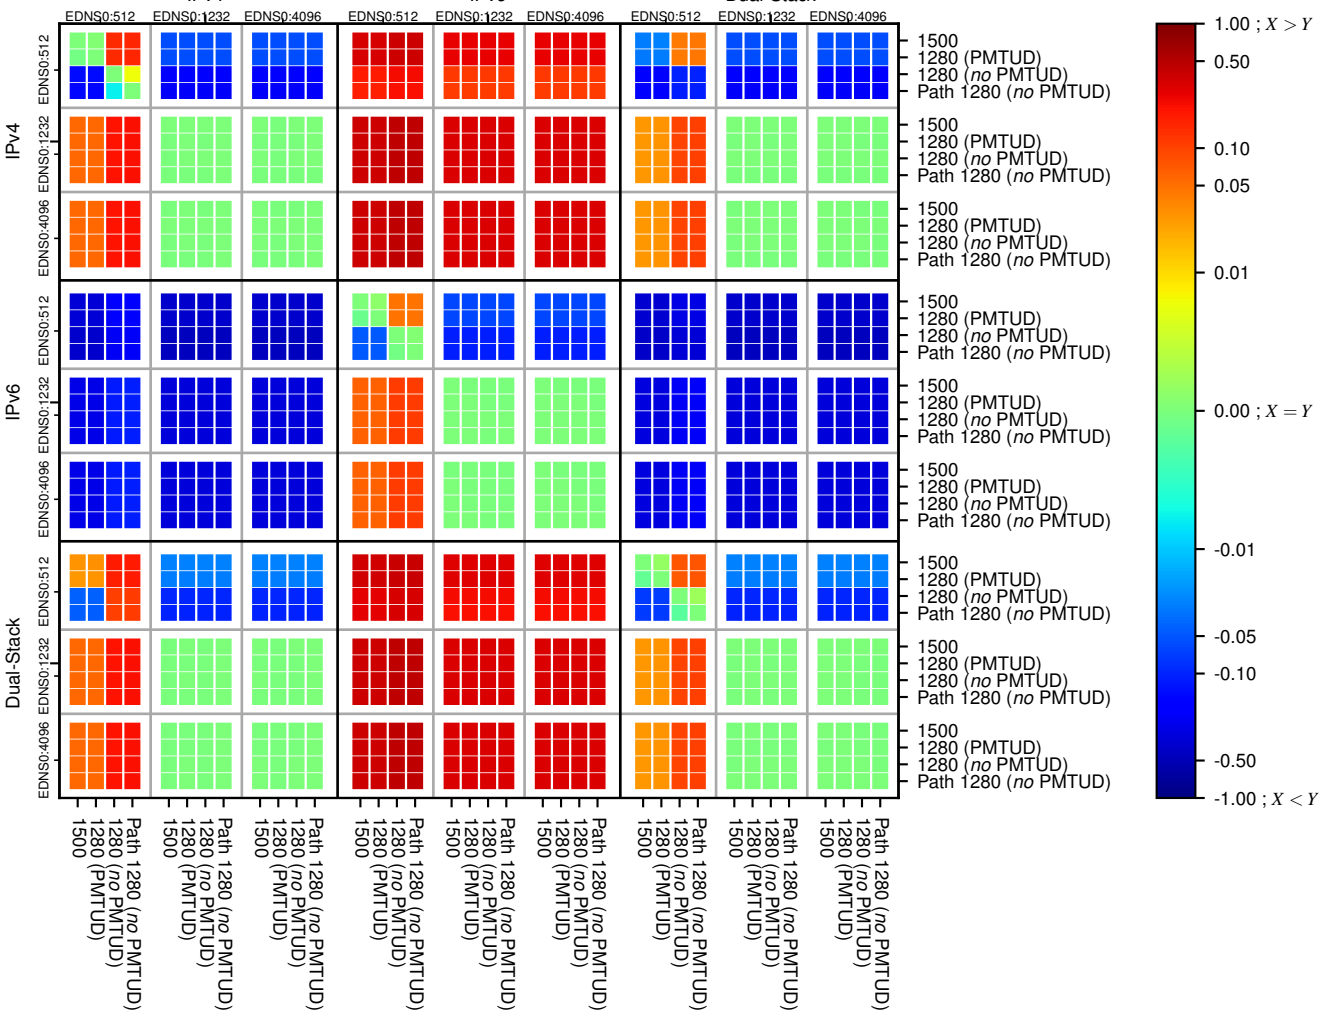

All Zones without DNSSEC for '.all.psl.domains'

All Zones with DNSSEC for '.all.psl.domains'

All Zones for '.all.psl.domains'

$$f(V) = |X_{SERVFAIL}|\% - |Y_{SERVFAIL}|\%$$

$$f(V) = |X_{SERVFAIL}|\% - |Y_{SERVFAIL}|\%$$

$$f(V) = |X_{SERVFAIL}|\% - |Y_{SERVFAIL}|\%$$