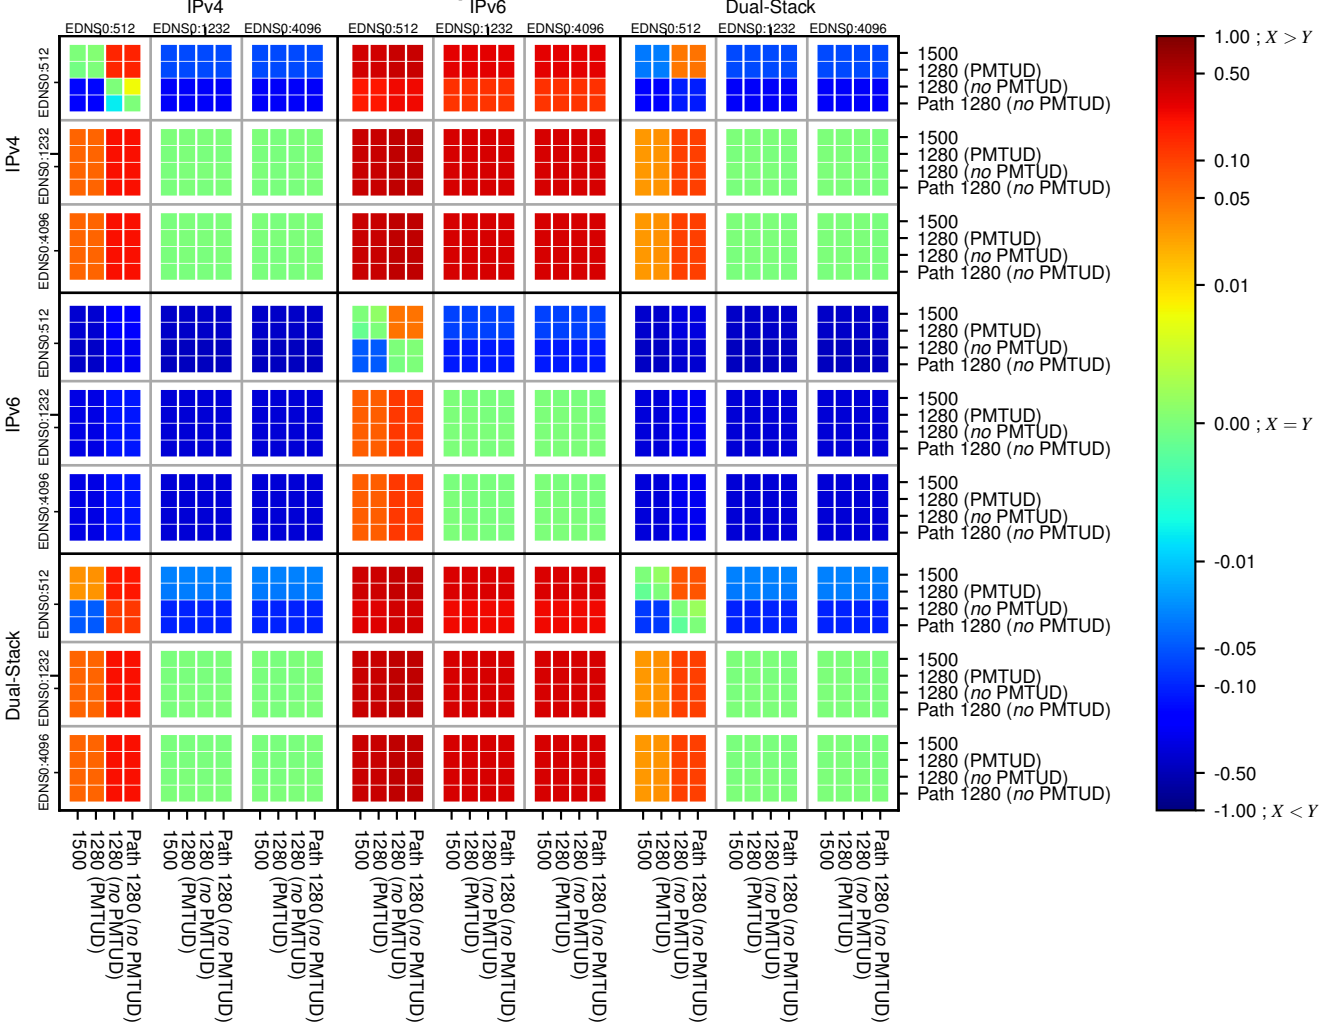

All Zones without DNSSEC for '.all.psl.domains'

All Zones with DNSSEC for '.all.psl.domains'

All Zones for '.all.psl.domains'

$$f(V) = |X_{SERVFAIL}|\% - |Y_{SERVFAIL}|\%$$

$$f(V) = |X_{SERVFAIL}|\% - |Y_{SERVFAIL}|\%$$

$$f(V) = |X_{SERVFAIL}|\% - |Y_{SERVFAIL}|\%$$