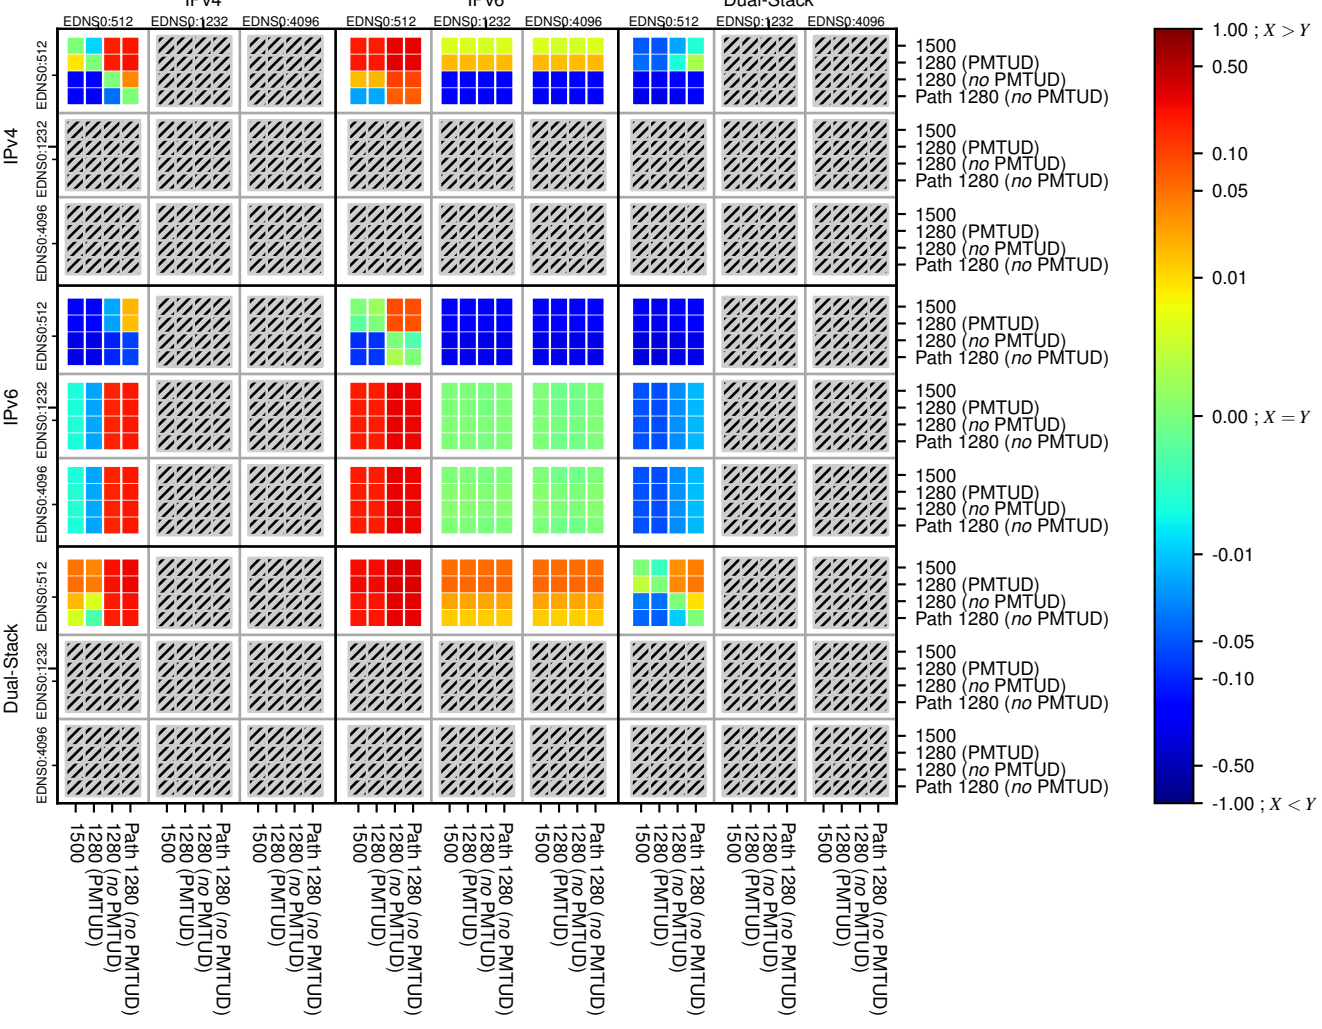

### All Zones for '.org'

$$f(V) = |X_{SERVFAIL}| \% - |Y_{SERVFAIL}| \%$$

$$f(V) = |X_{SERVFAIL}| \% - |Y_{SERVFAIL}| \%$$

$$f(V) = |X_{SERVFAIL}| \% - |Y_{SERVFAIL}| \%$$