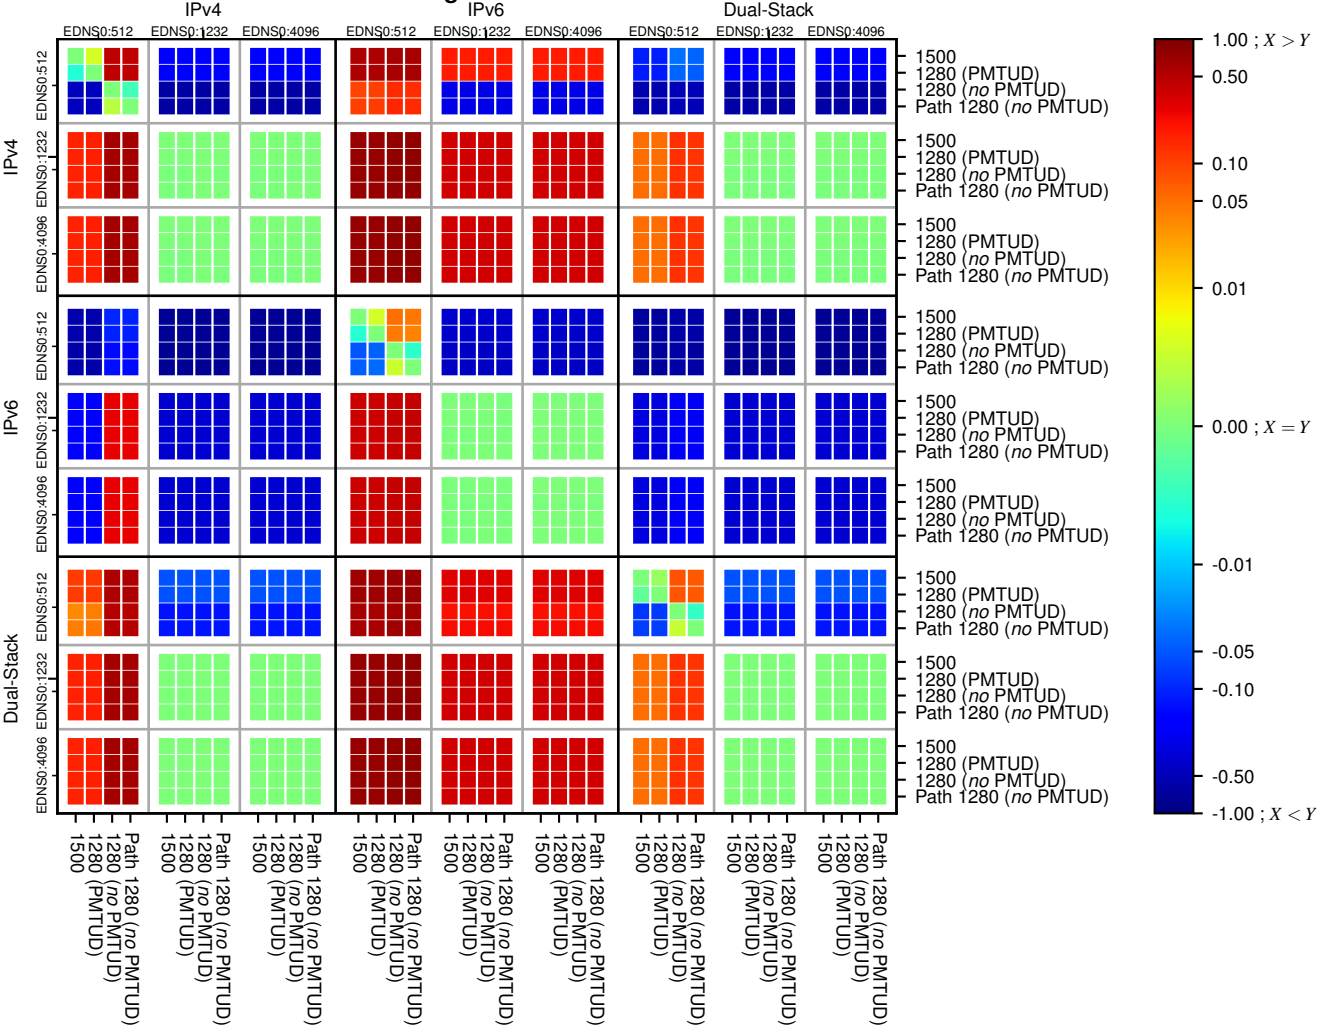

### All Zones without DNSSEC for '.org'

### All Zones for '.org'

$$f(V) = |X_{SERVFAIL}| \% - |Y_{SERVFAIL}| \%$$

$$f(V) = |X_{SERVFAIL}| \% - |Y_{SERVFAIL}| \%$$

$$f(V) = |X_{SERVFAIL}| \% - |Y_{SERVFAIL}| \%$$