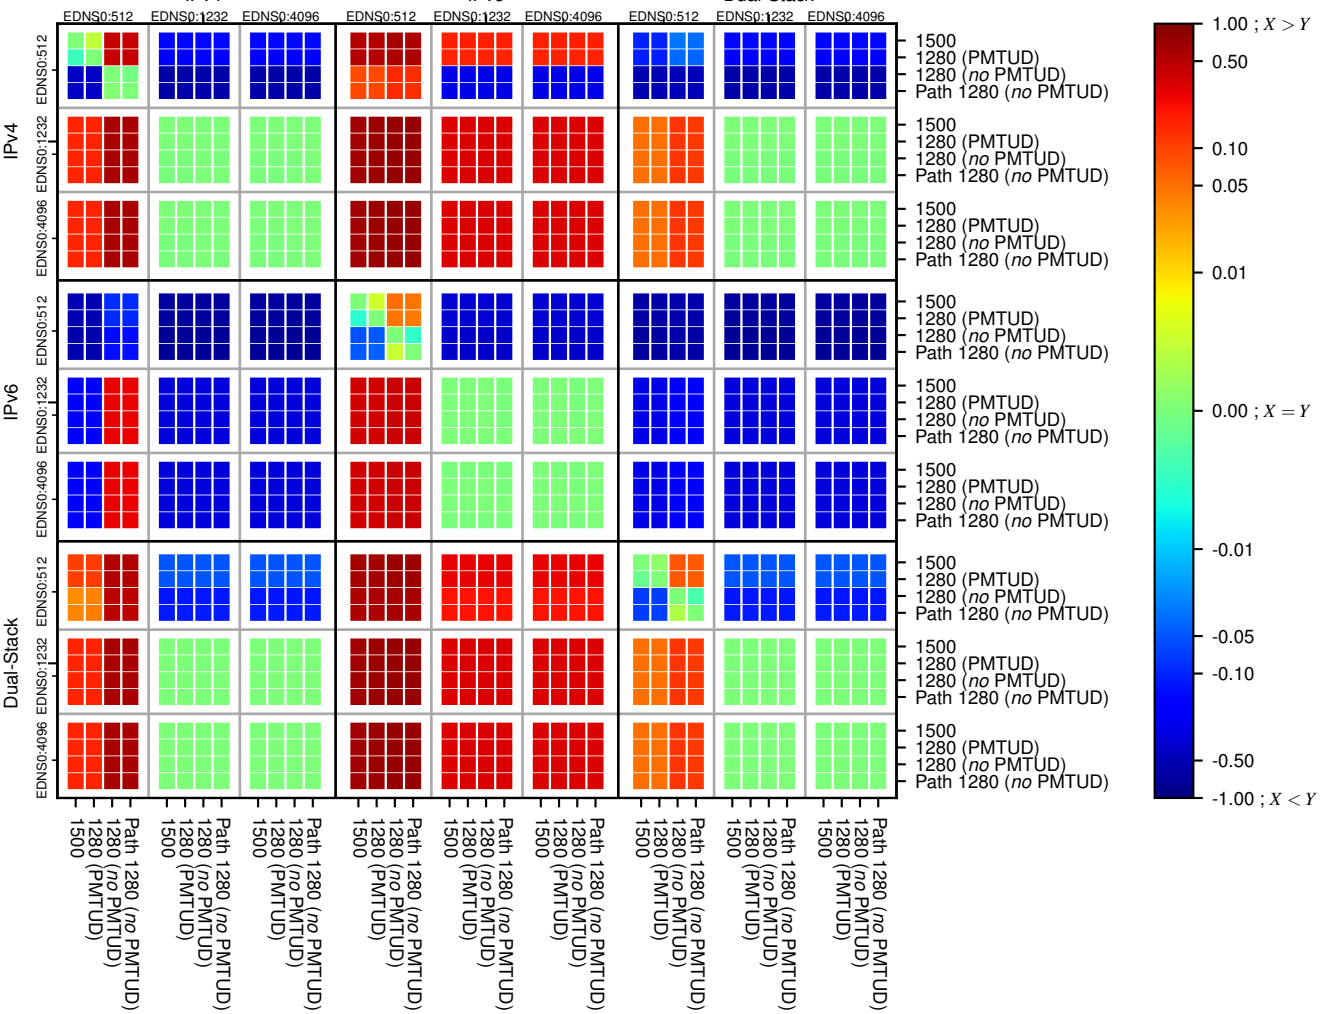

### All Zones without DNSSEC for '.org'

### All Zones for '.org'

$$f(V) = |X_{SERVFAIL}| \% - |Y_{SERVFAIL}| \%$$

$$f(V) = |X_{SERVFAIL}| \% - |Y_{SERVFAIL}| \%$$

$$f(V) = |X_{SERVFAIL}| \% - |Y_{SERVFAIL}| \%$$