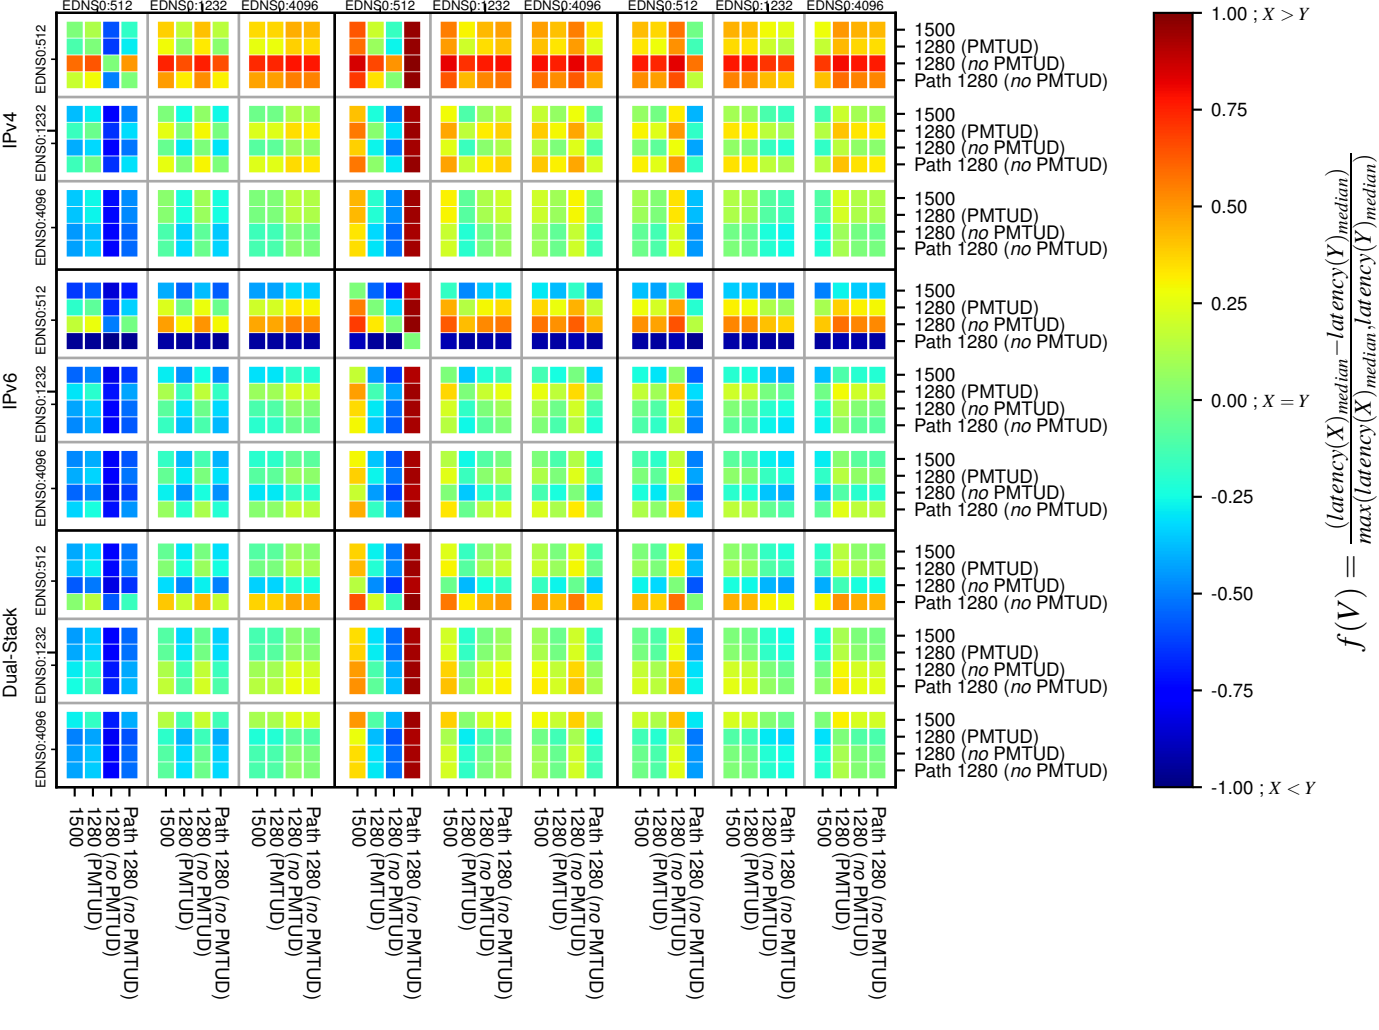

### All Zones without DNSSEC returning NOERROR for '.se'

### All Zones with DNSSEC returning NOERROR for '.se'