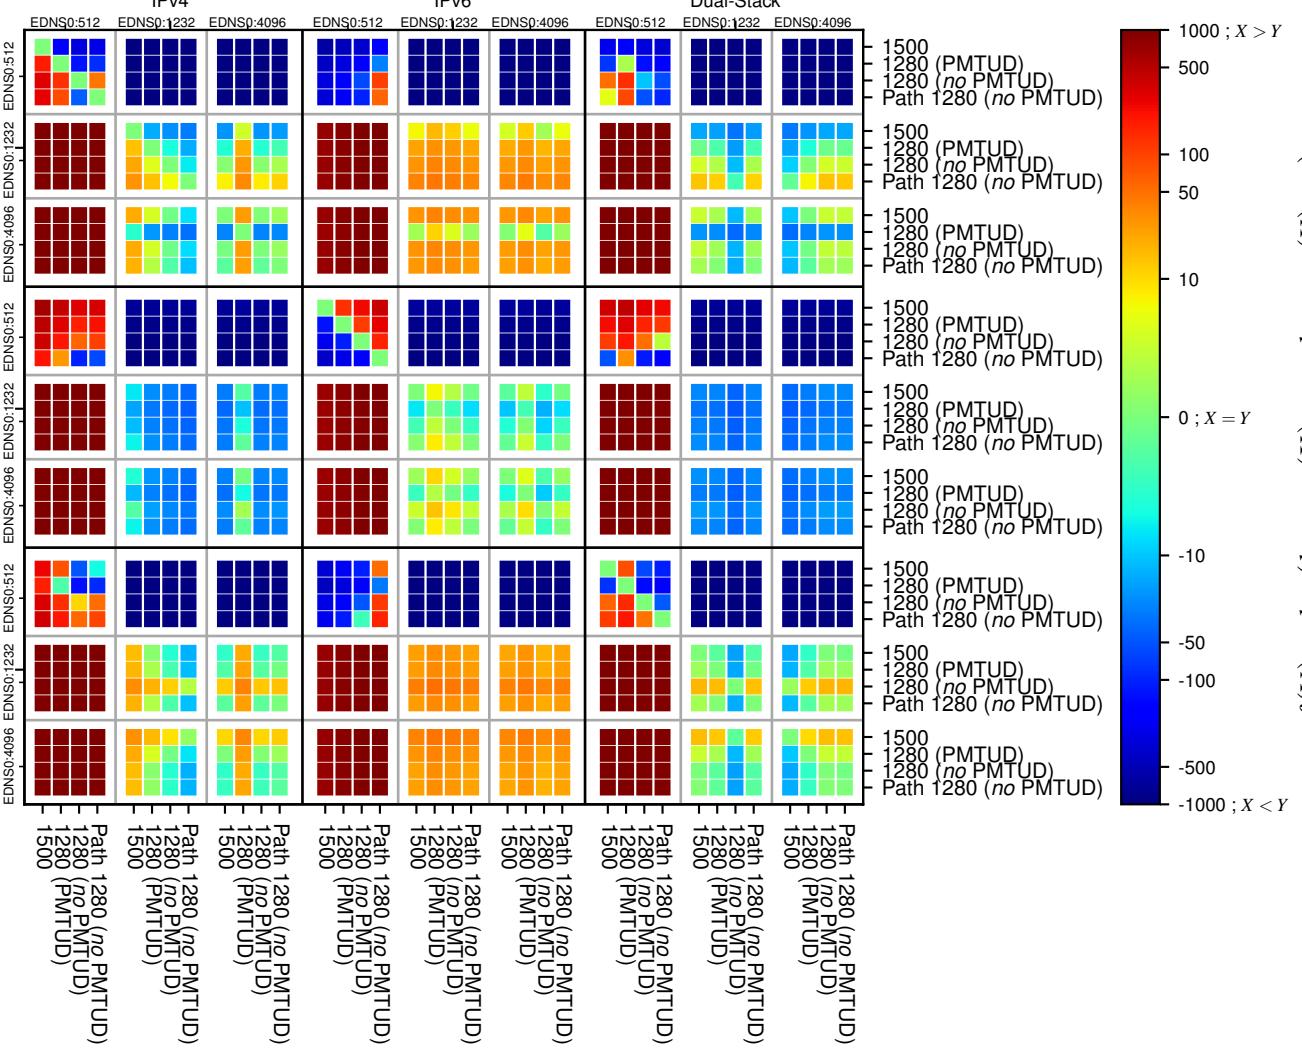

All Zones without DNSSEC returning NOERROR for '.jp'

All Zones with DNSSEC returning NOERROR for '.jp'

All Zones returning NOERROR for '.jp'