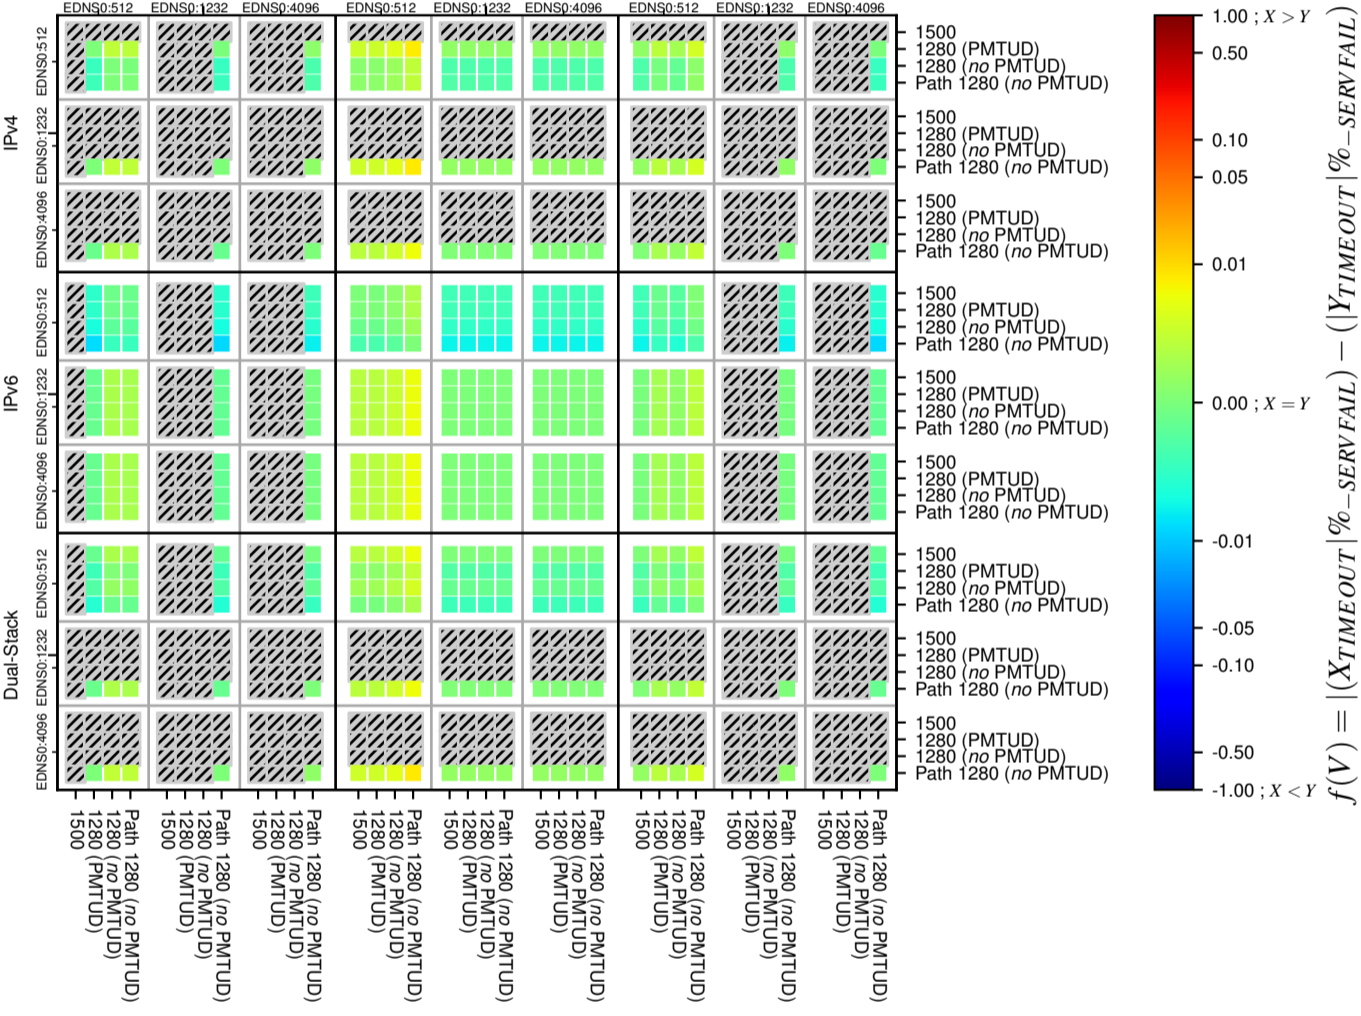

All Zones without DNSSEC for '.de'

All Zones with DNSSEC for '.de'

All Zones for '.de'