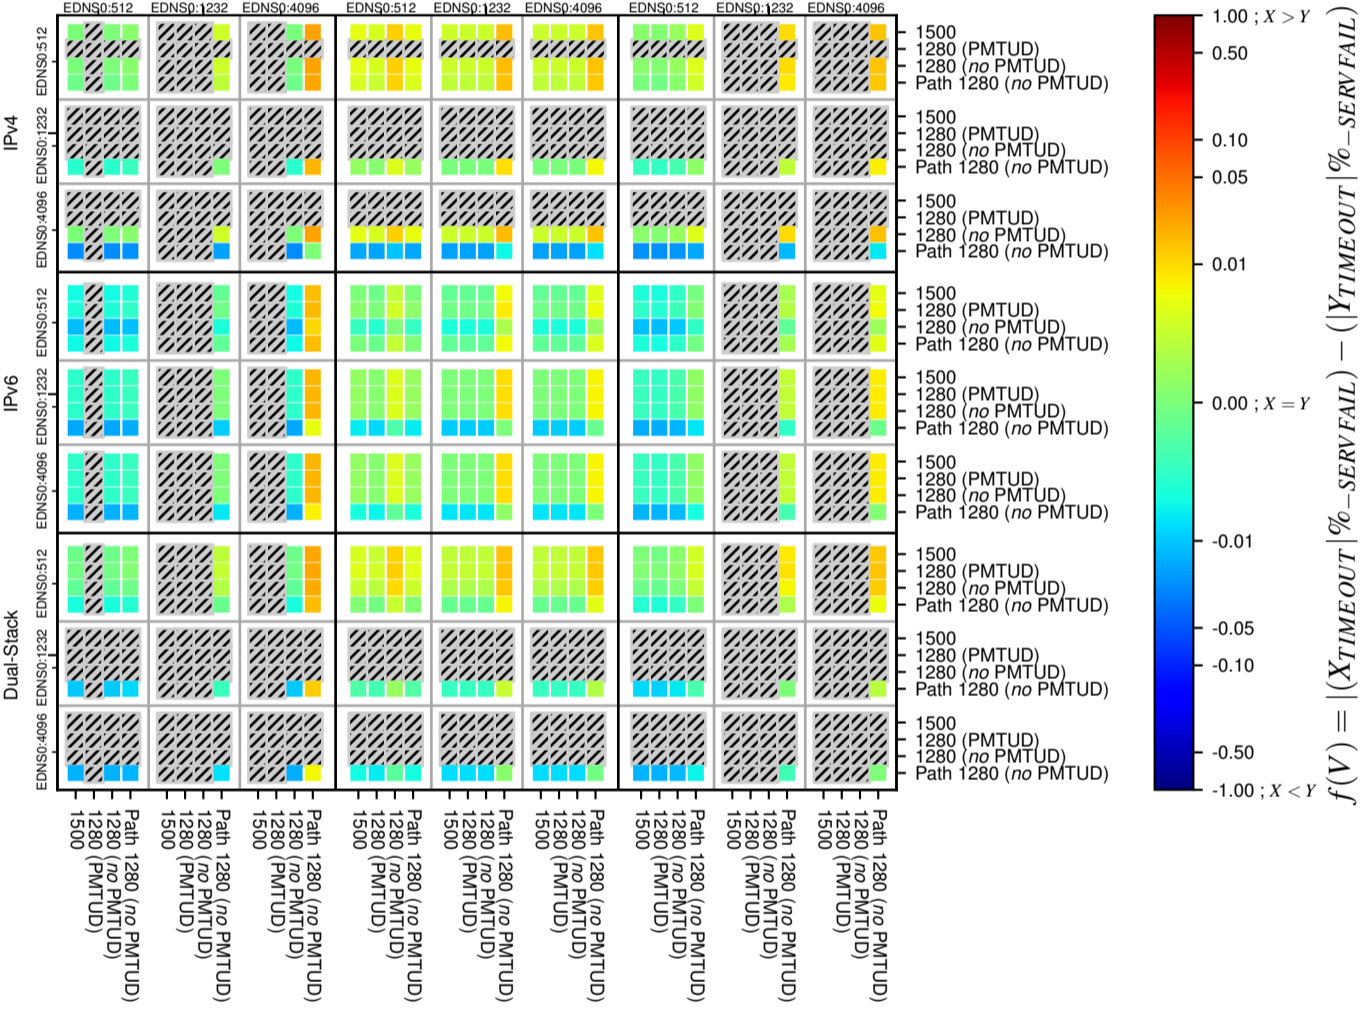

All Zones with DNSSEC for '.nl'