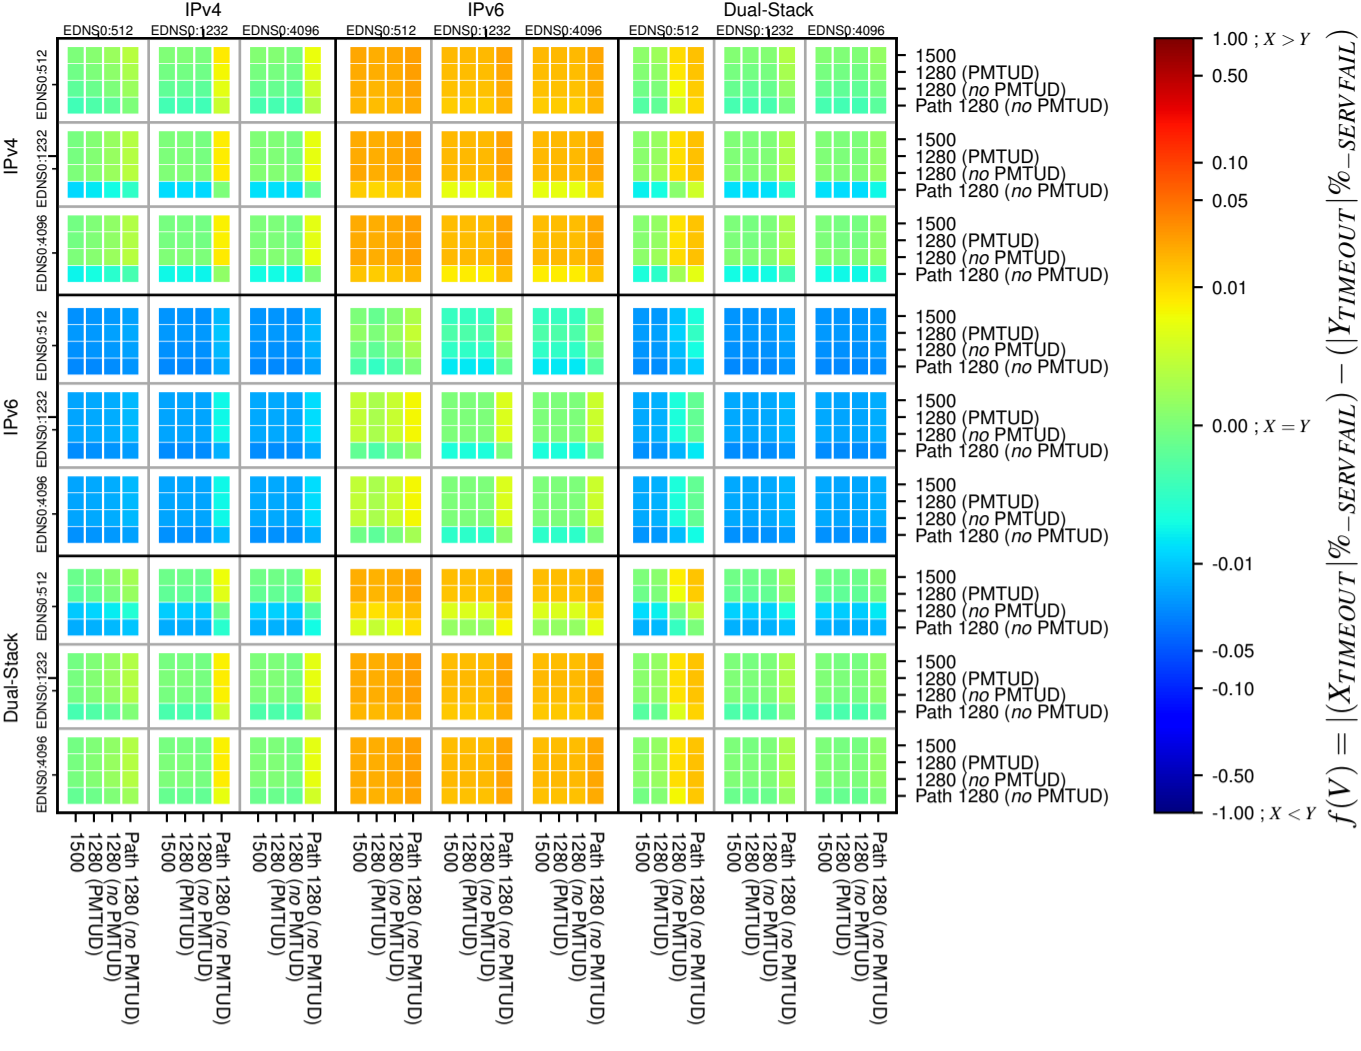

### All Zones without DNSSEC for '.nl'