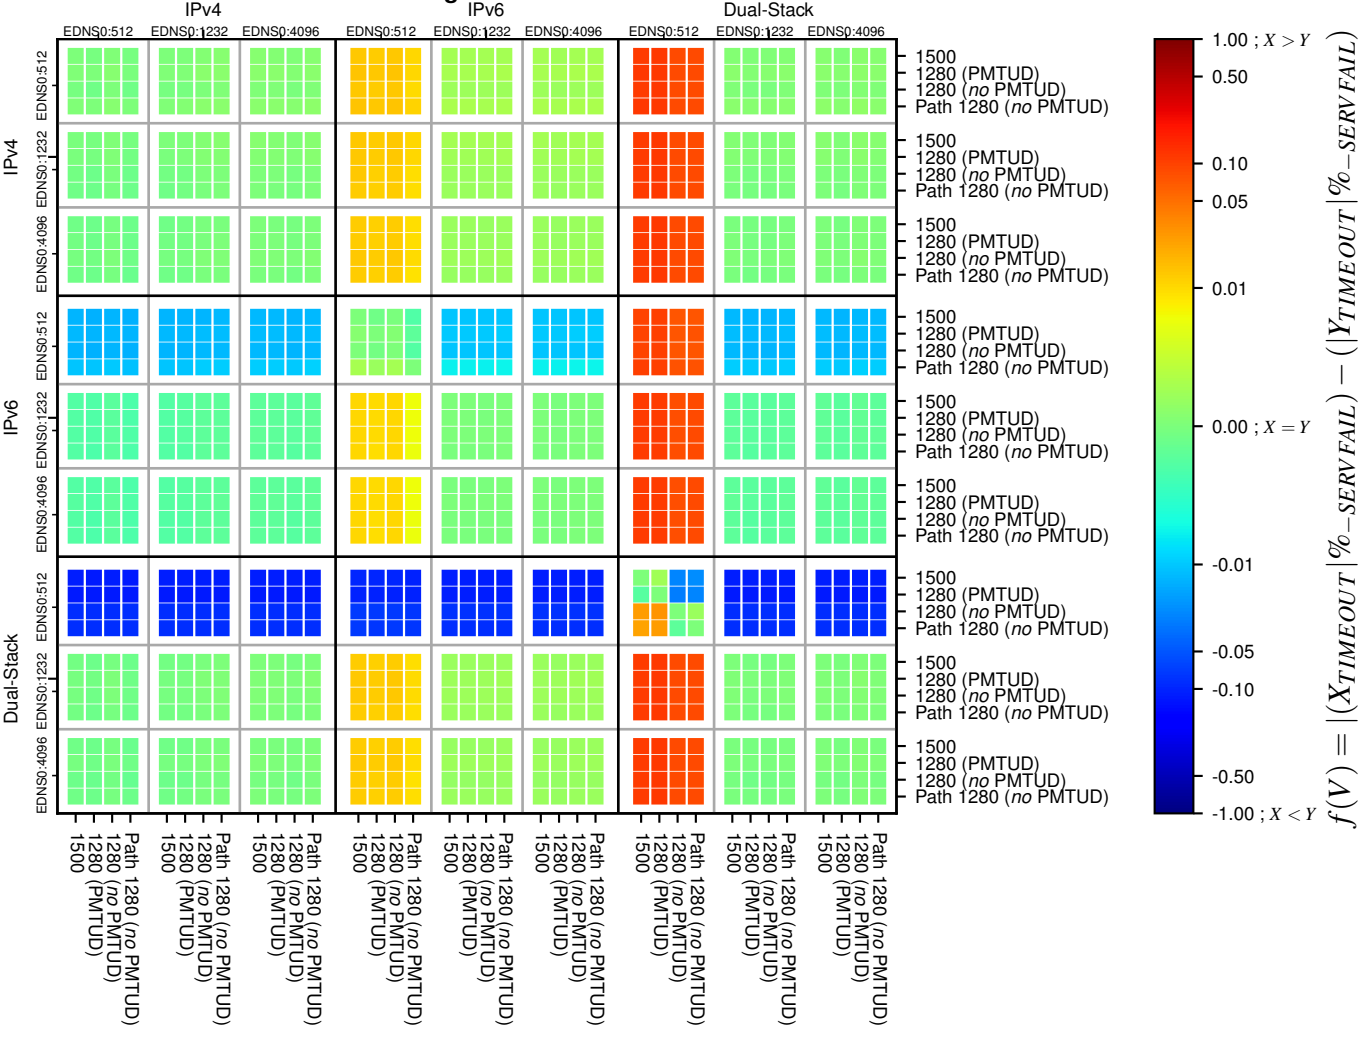

### All Zones without DNSSEC for '.org'

### All Zones for '.org'

$$f(V) = |(X_{TIMEOUT} | \% - SERVFAIL) - (Y_{TIMEOUT} | \% - SERVFAIL)|$$

$$f(V) = |(X_{TIMEOUT} | \% - SERVFAIL) - (Y_{TIMEOUT} | \% - SERVFAIL)|$$

$$f(V) = |(X_{TIMEOUT} | \% - SERVFAIL) - (Y_{TIMEOUT} | \% - SERVFAIL)|$$