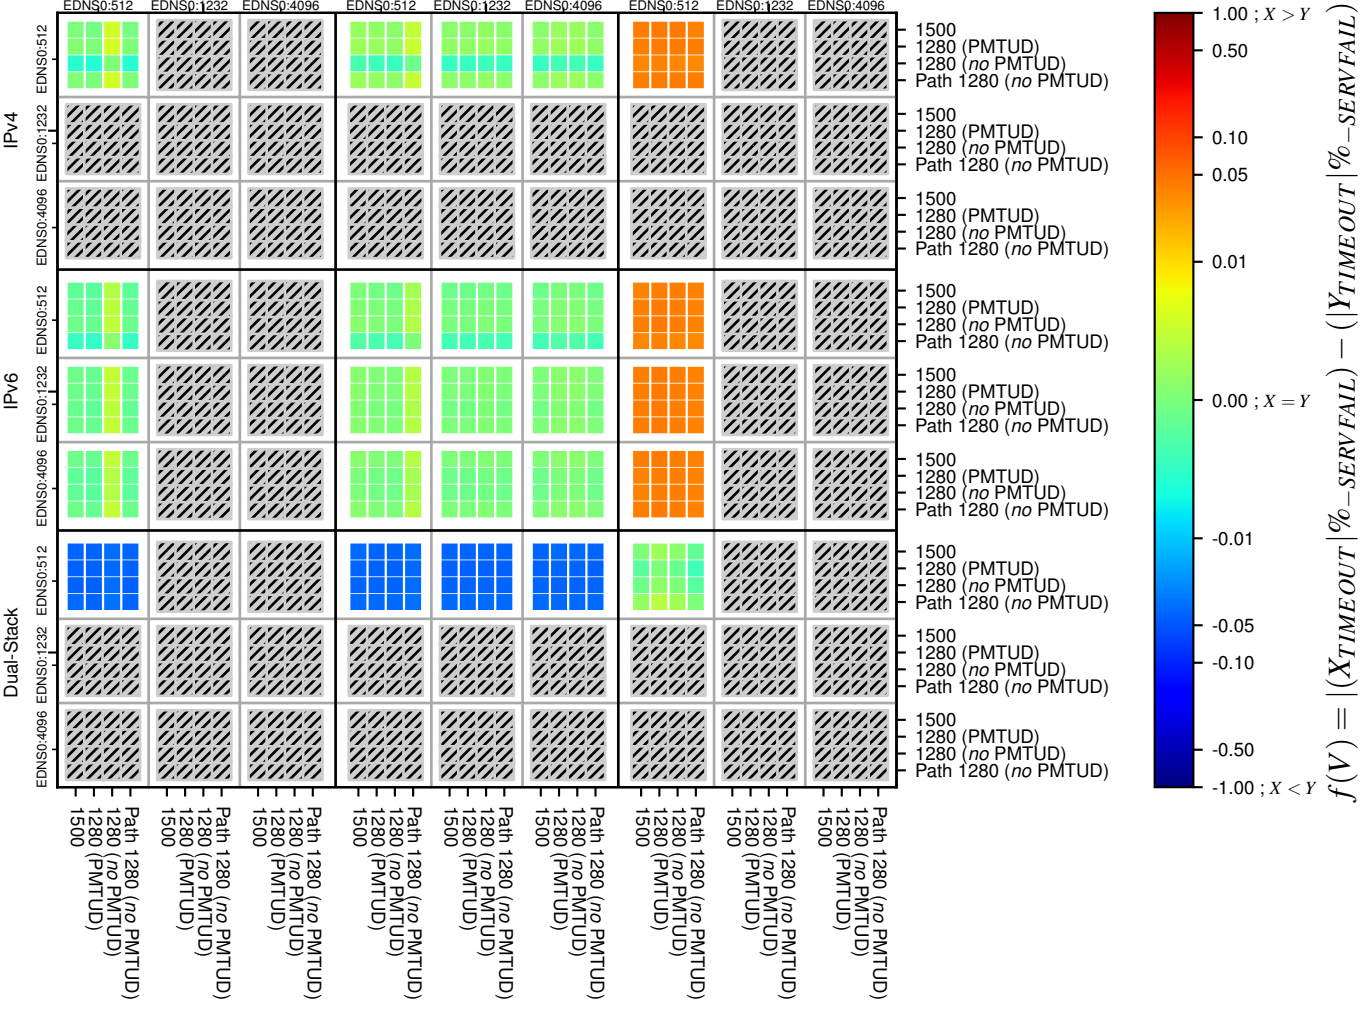

### All Zones for '.org'

$$f(V) = |(X_{TIMEOUT} | \% - SERVFAIL) - (Y_{TIMEOUT} | \% - SERVFAIL)|$$

$$f(V) = |(X_{TIMEOUT} | \% - SERVFAIL) - (Y_{TIMEOUT} | \% - SERVFAIL)|$$

$$f(V) = |(X_{TIMEOUT} | \% - SERVFAIL) - (Y_{TIMEOUT} | \% - SERVFAIL)|$$