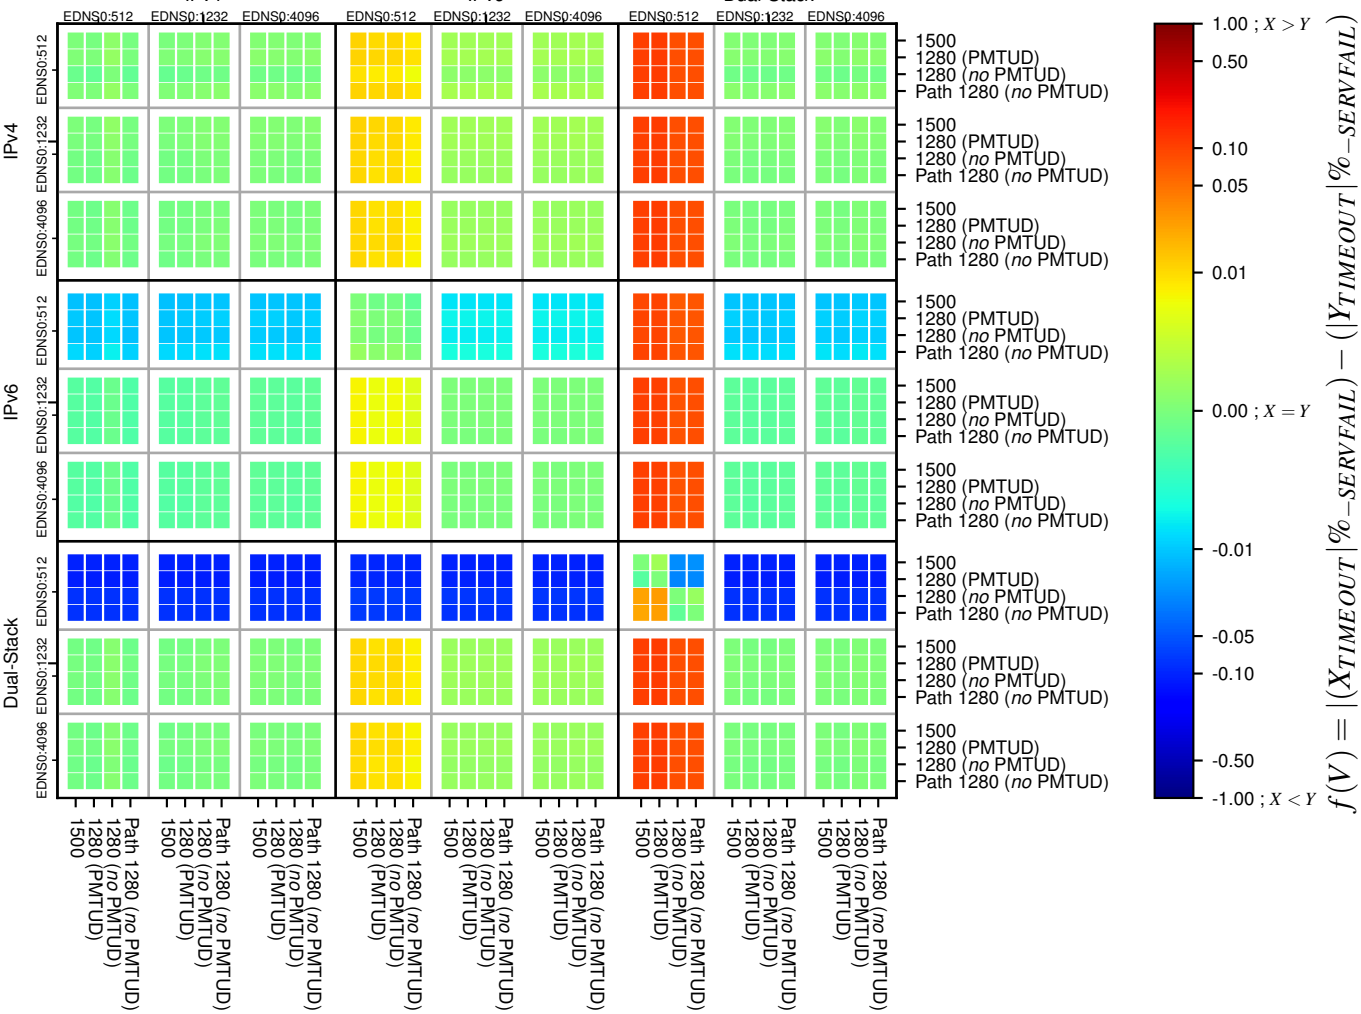

### All Zones without DNSSEC for '.org'

### All Zones for '.org'

$$f(V) = |(X_{TIMEOUT} | \% - SERVFAIL) - (Y_{TIMEOUT} | \% - SERVFAIL)|$$

$$f(V) = |(X_{TIMEOUT} | \% - SERVFAIL) - (Y_{TIMEOUT} | \% - SERVFAIL)|$$

$$f(V) = |(X_{TIMEOUT} | \% - SERVFAIL) - (Y_{TIMEOUT} | \% - SERVFAIL)|$$