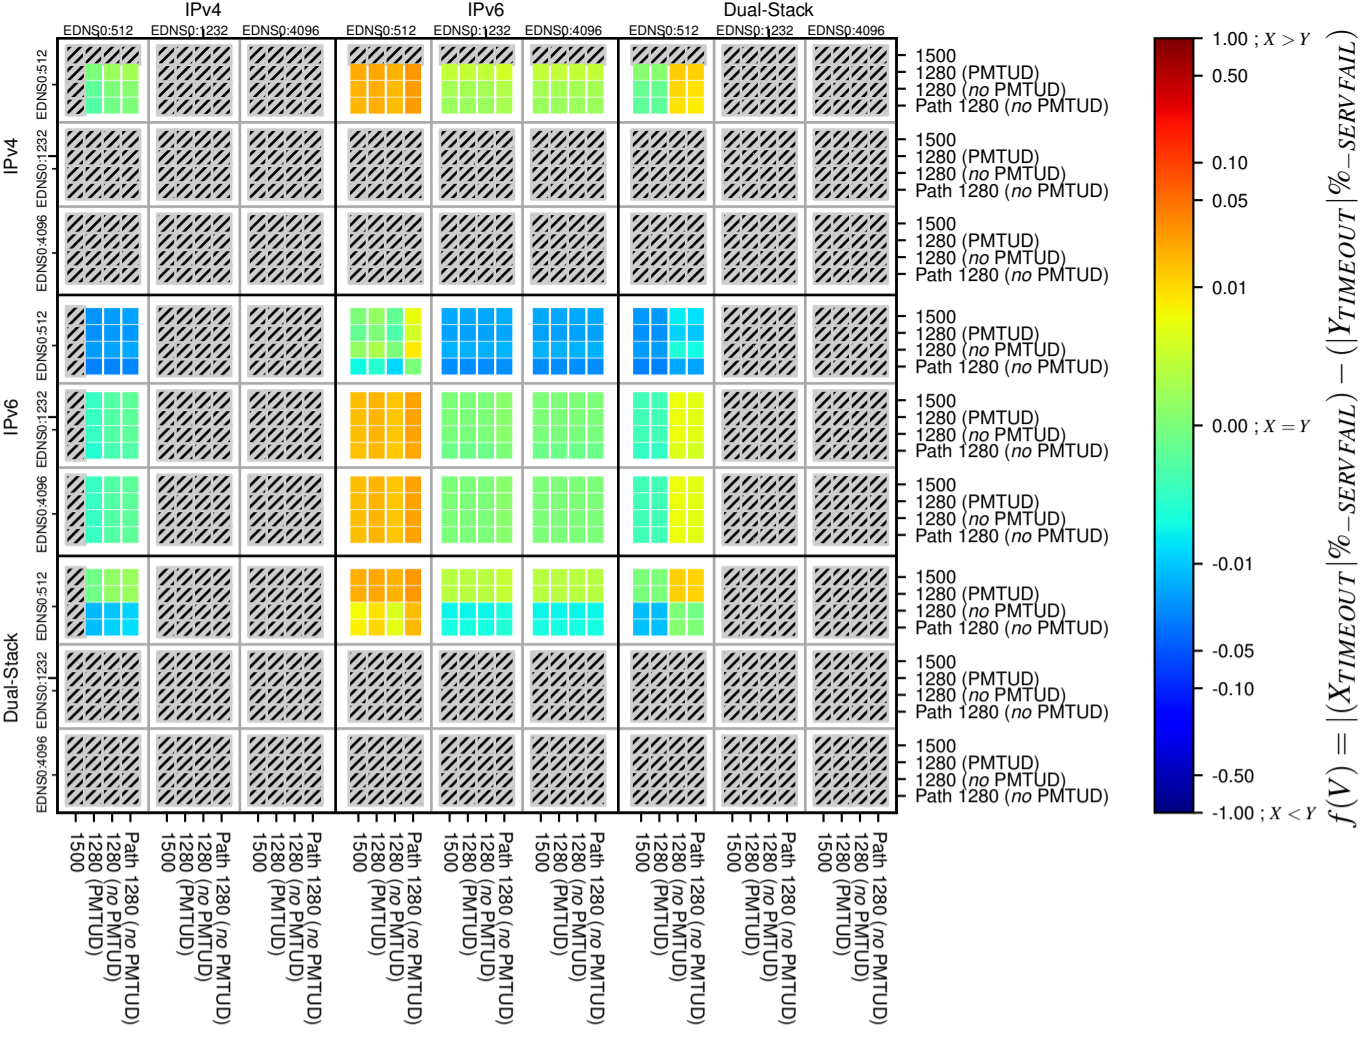

### All Zones without DNSSEC for '.se'