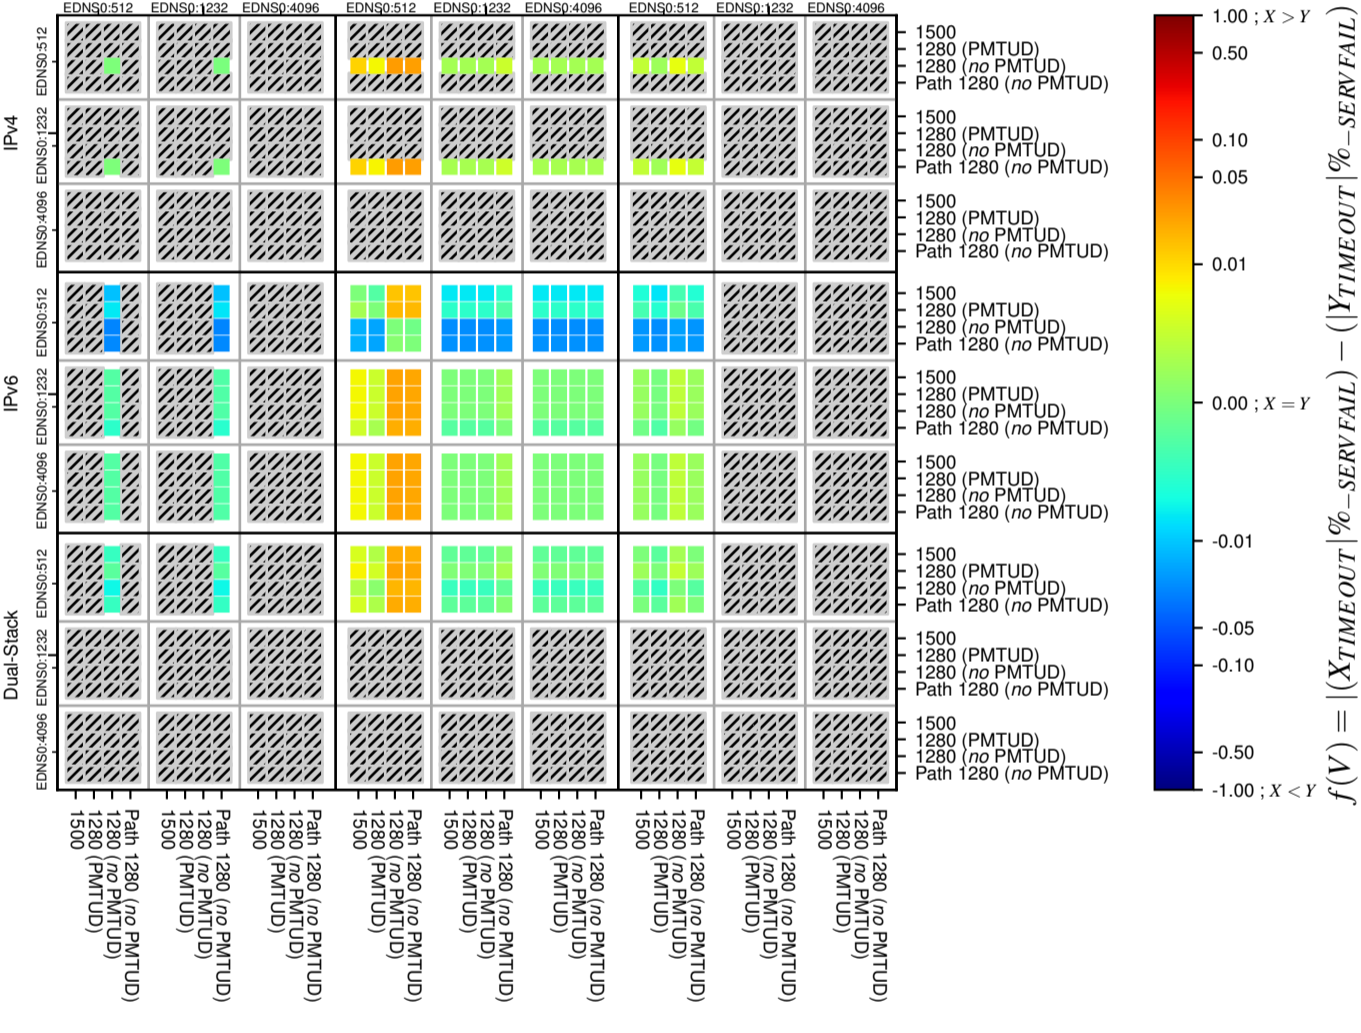

### All Zones without DNSSEC for '.se'

### All Zones with DNSSEC for '.se'