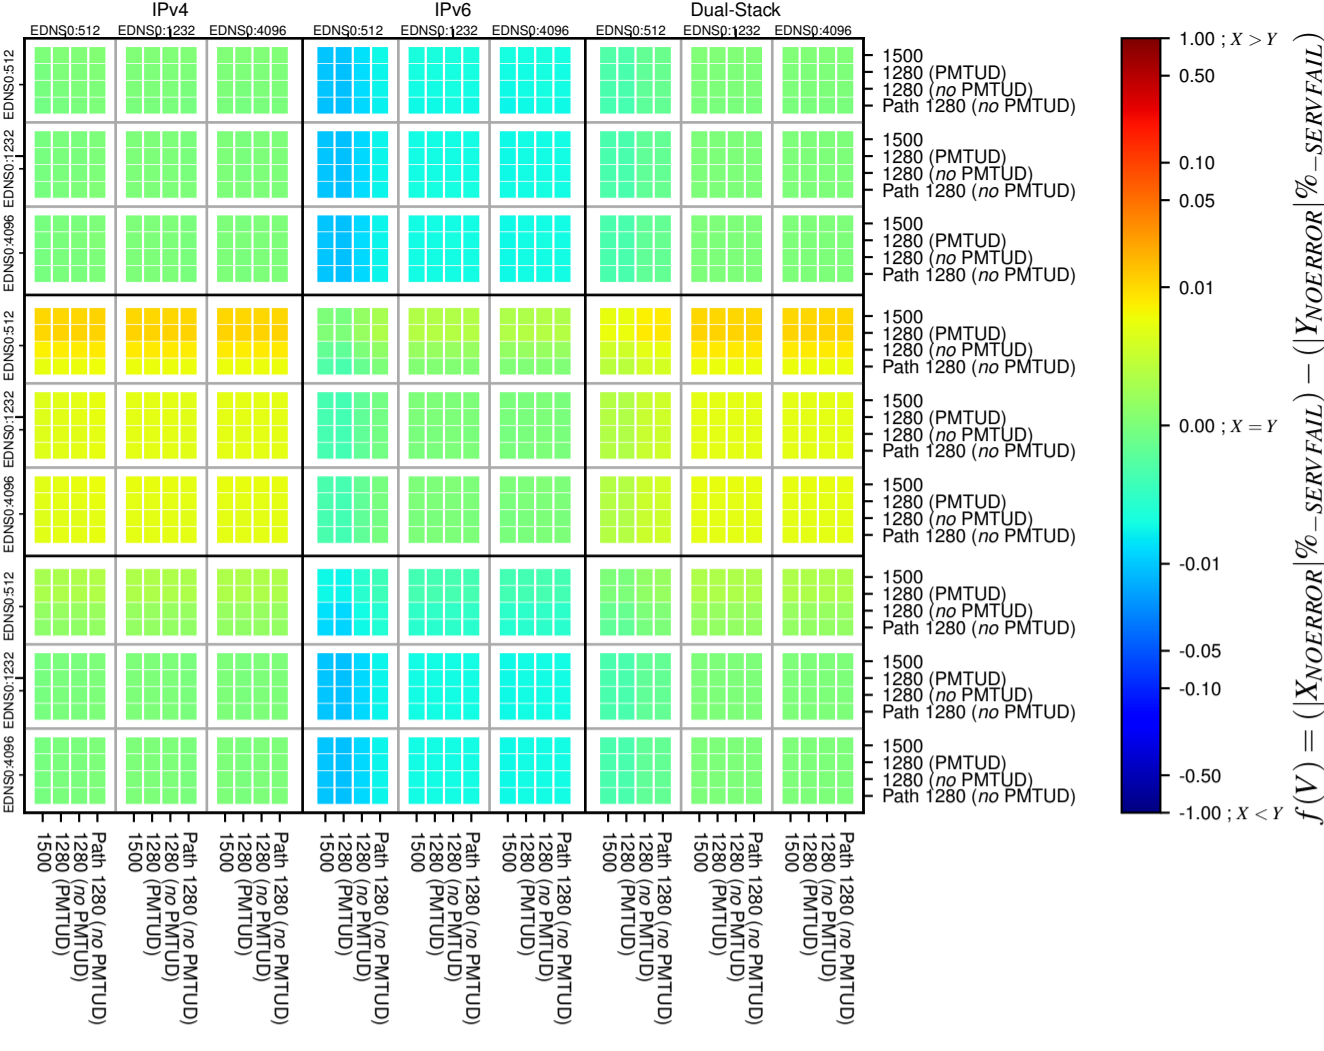

All Zones without DNSSEC for '.de'

All Zones with DNSSEC for '.de'

All Zones for '.de'