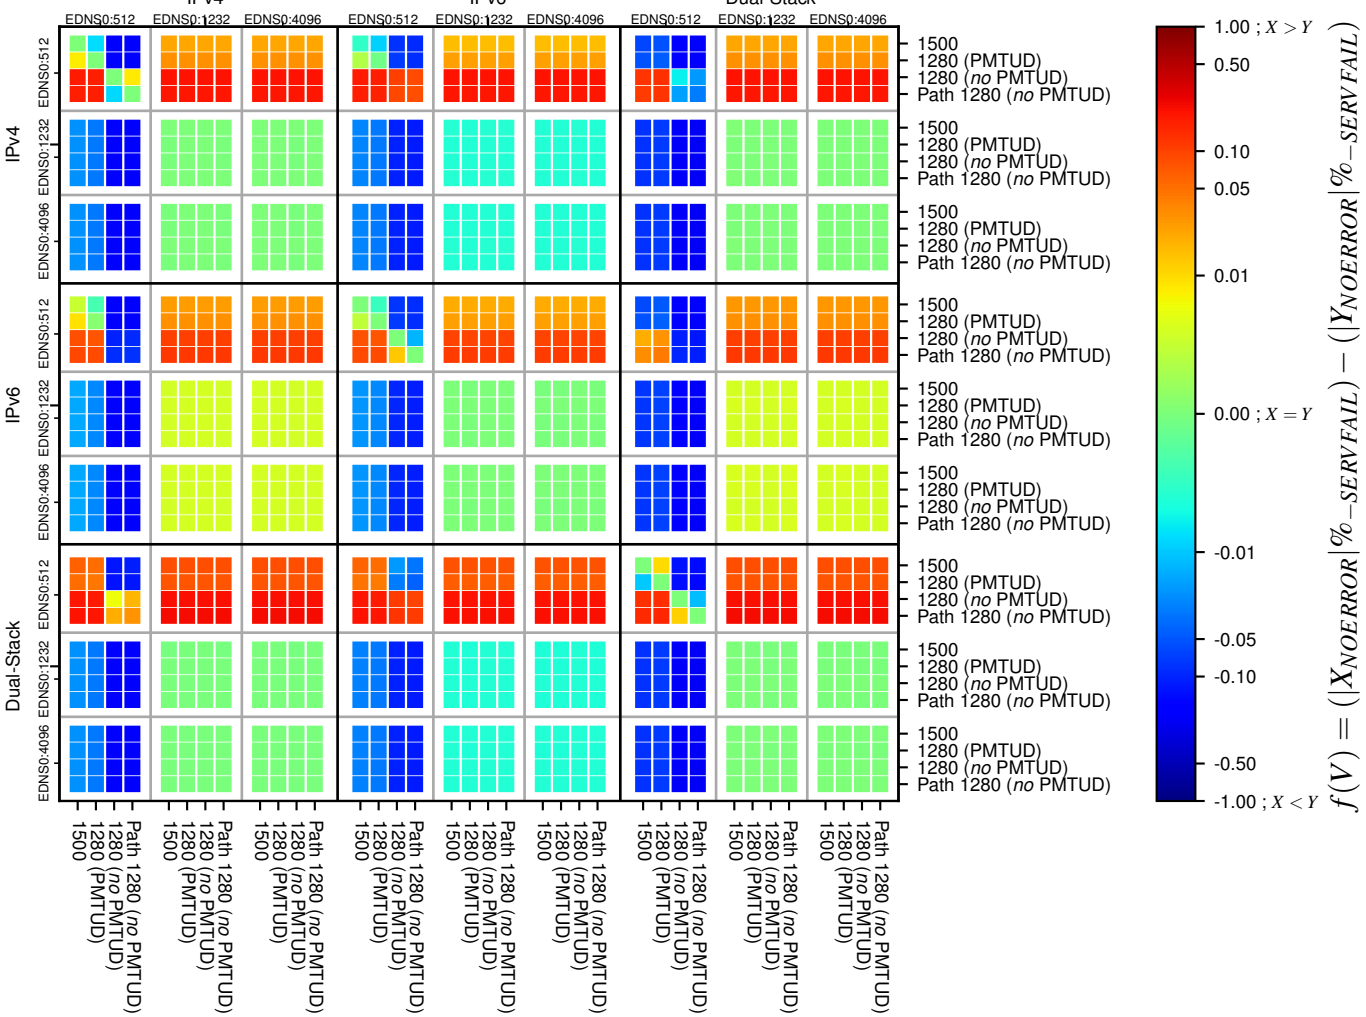

### All Zones without DNSSEC for '.jp'

### All Zones with DNSSEC for '.jp'

### All Zones for '.jp'

$$f(V) = (|X_{NOERROR}| \% - SERVFAIL) - (|Y_{NOERROR}| \% - SERVFAIL)$$

$$f(V) = (|X_{NOERROR}| \% - SERVFAIL) - (|Y_{NOERROR}| \% - SERVFAIL)$$

$$f(V) = (|X_{NOERROR}| \% - SERVFAIL) - (|Y_{NOERROR}| \% - SERVFAIL)$$