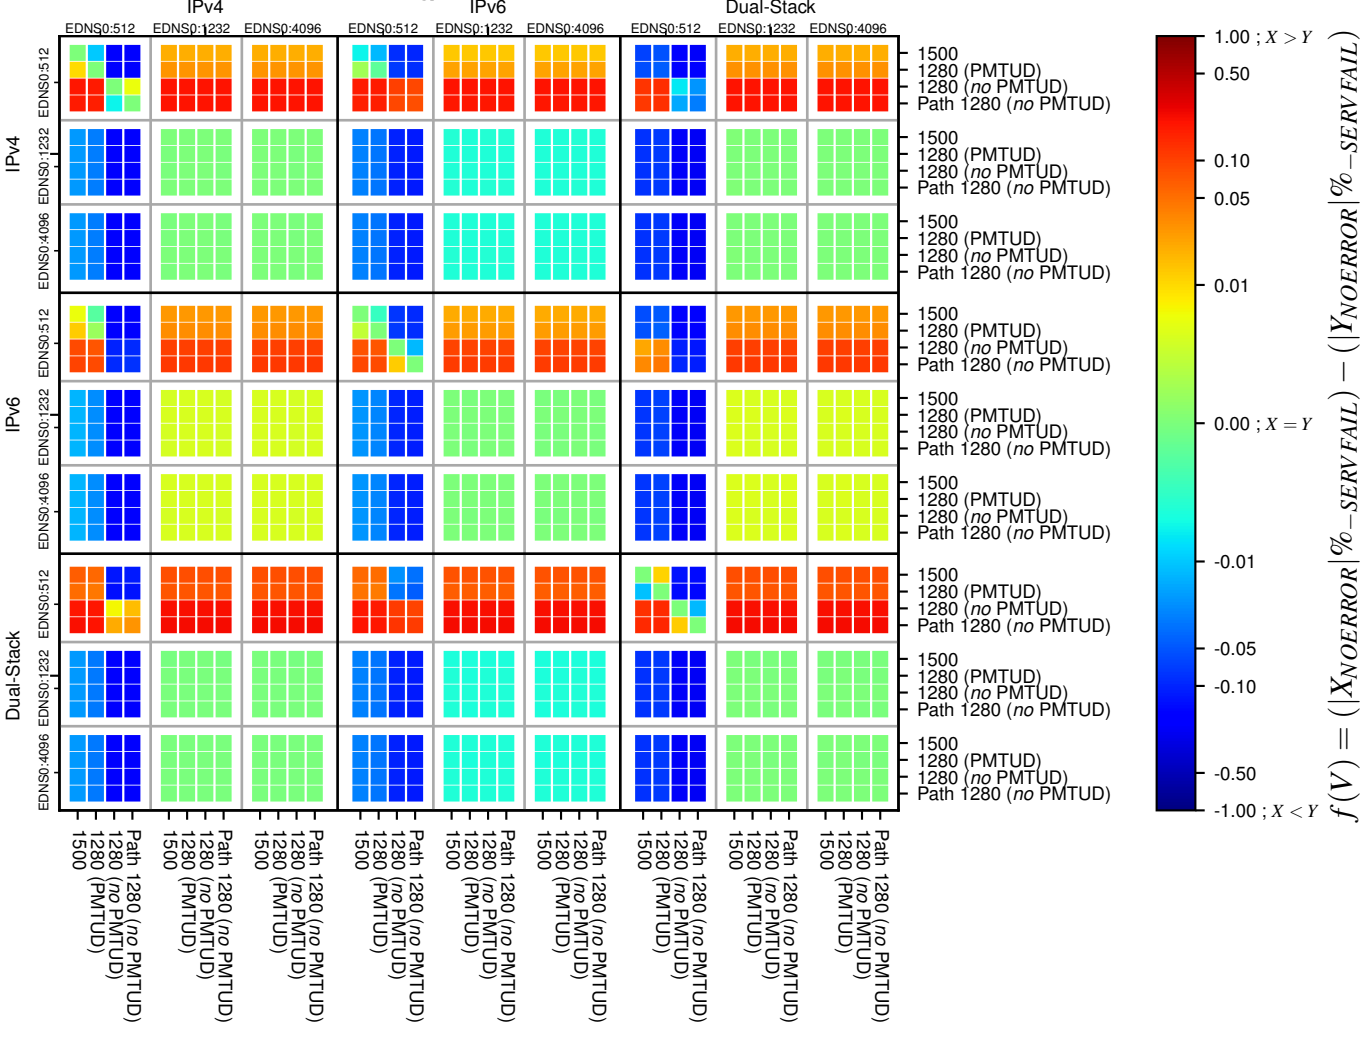

### All Zones without DNSSEC for '.jp'

### All Zones with DNSSEC for '.jp'

### All Zones for '.jp'

$$f(V) = (|X_{NOERROR}| \% - SERVFAIL) - (|Y_{NOERROR}| \% - SERVFAIL)$$

$$f(V) = (|X_{NOERROR}| \% - SERVFAIL) - (|Y_{NOERROR}| \% - SERVFAIL)$$

$$f(V) = (|X_{NOERROR}| \% - SERVFAIL) - (|Y_{NOERROR}| \% - SERVFAIL)$$