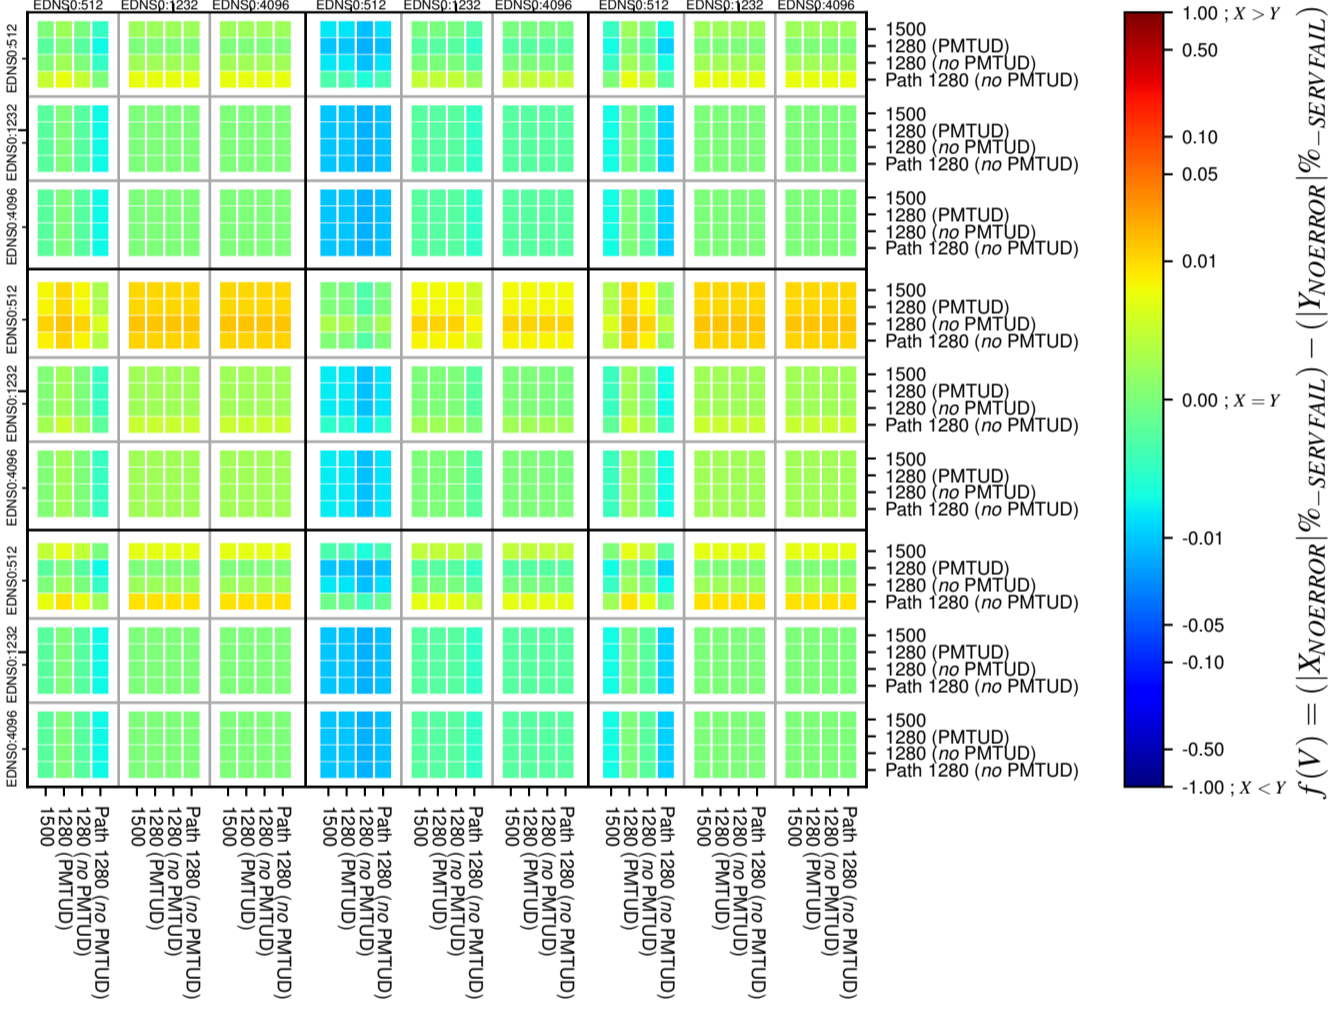

All Zones with DNSSEC for '.se'