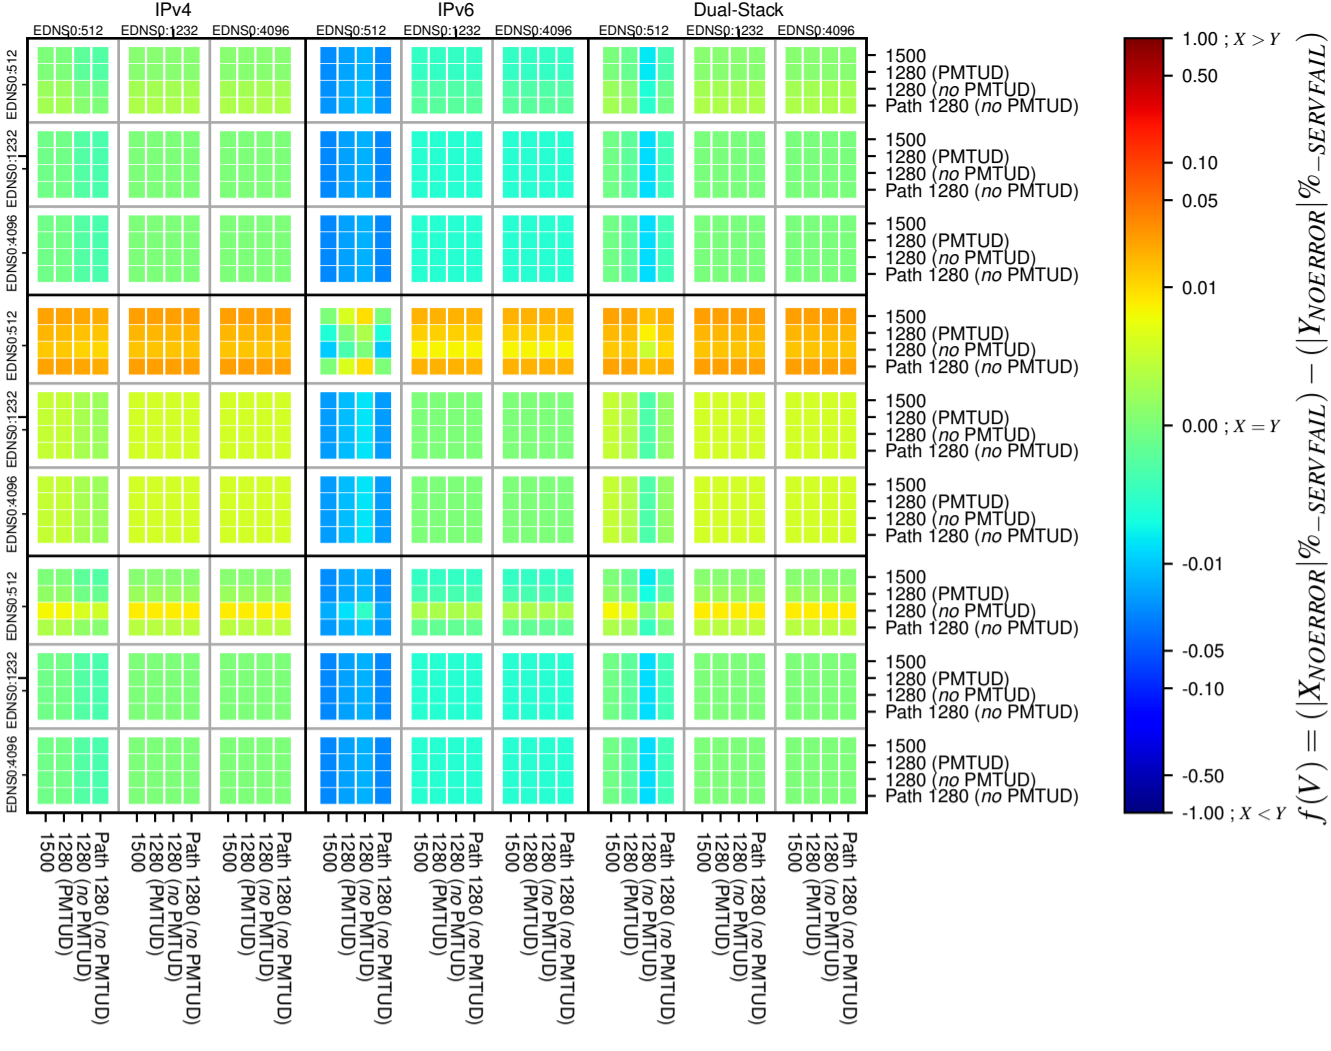

### All Zones without DNSSEC for '.se'

### All Zones with DNSSEC for '.se'