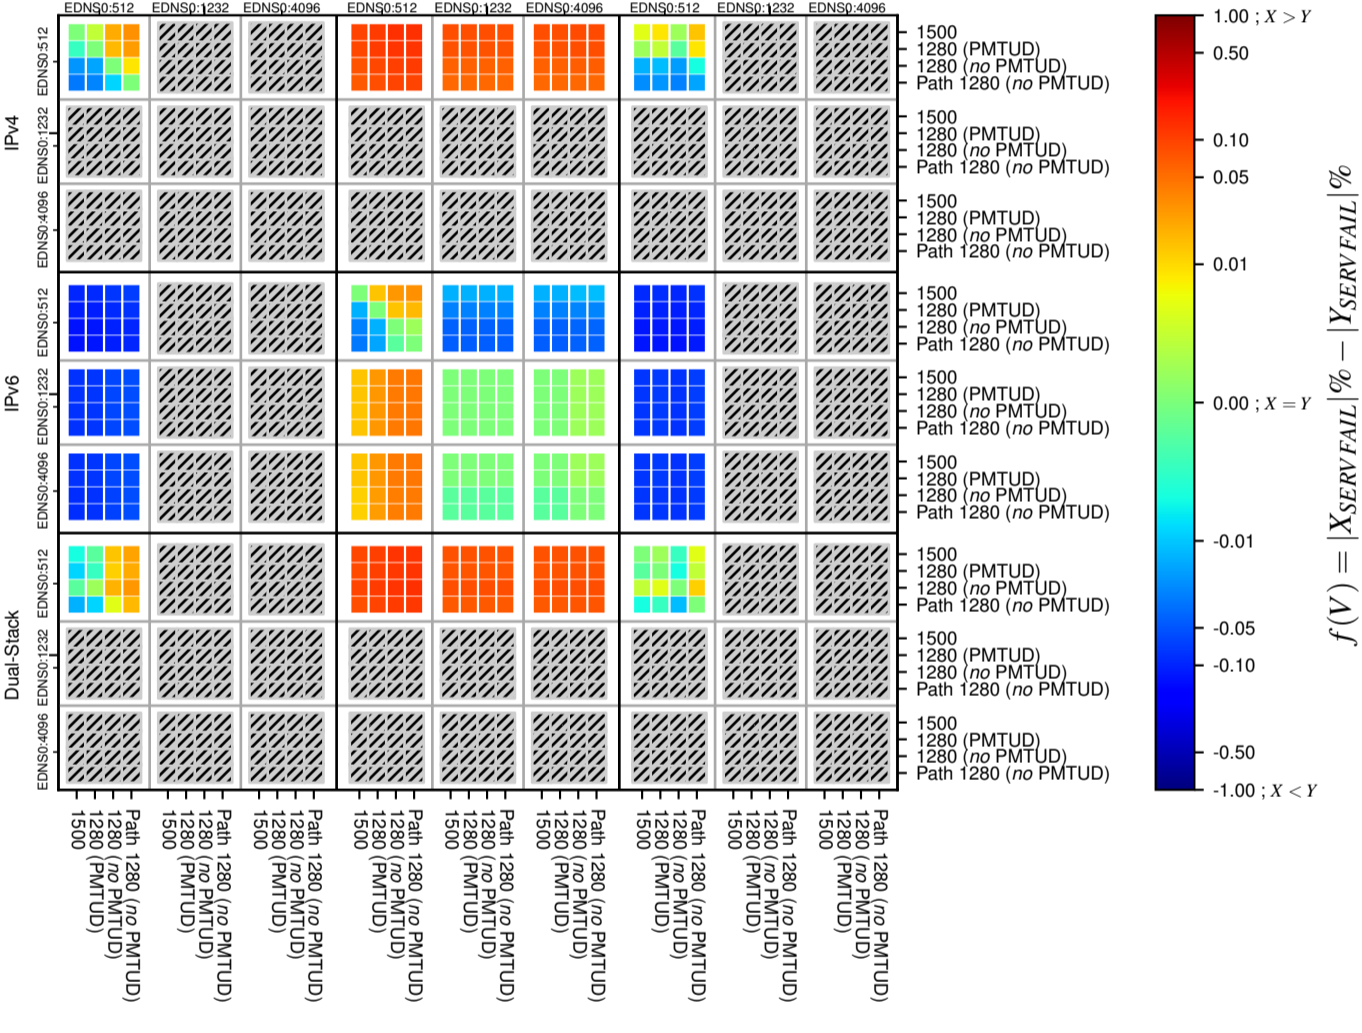

All Zones without DNSSEC for '.se'

All Zones with DNSSEC for '.se'

All Zones for '.se'