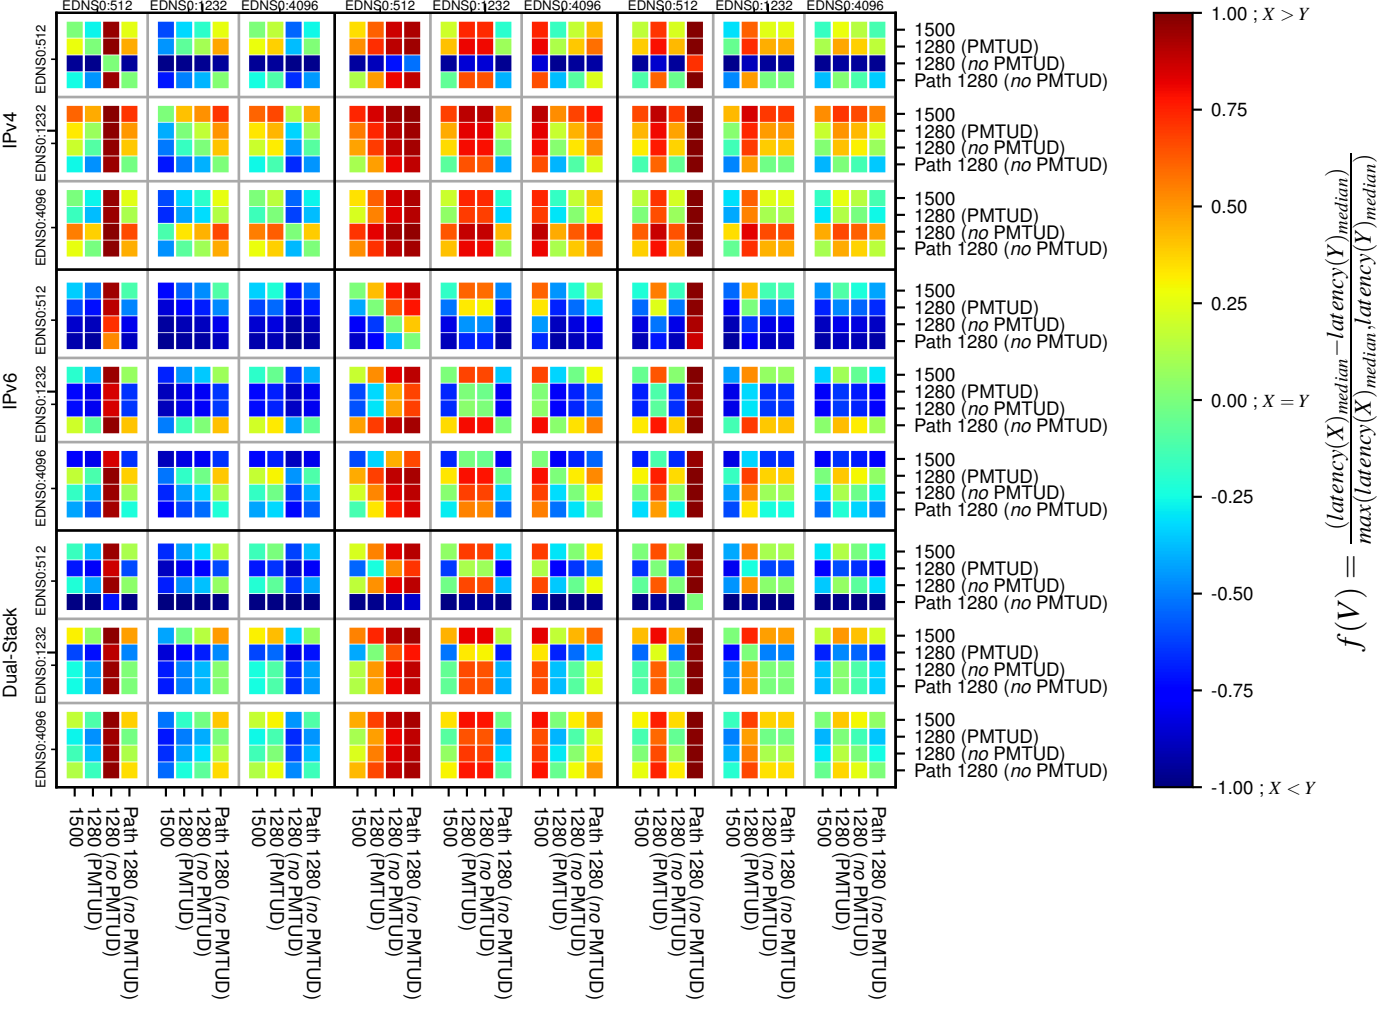

### All Zones without DNSSEC returning NOERROR for 'all\_psi\_domains'

### All Zones with DNSSEC returning NOERROR for 'all\_psi\_domains'