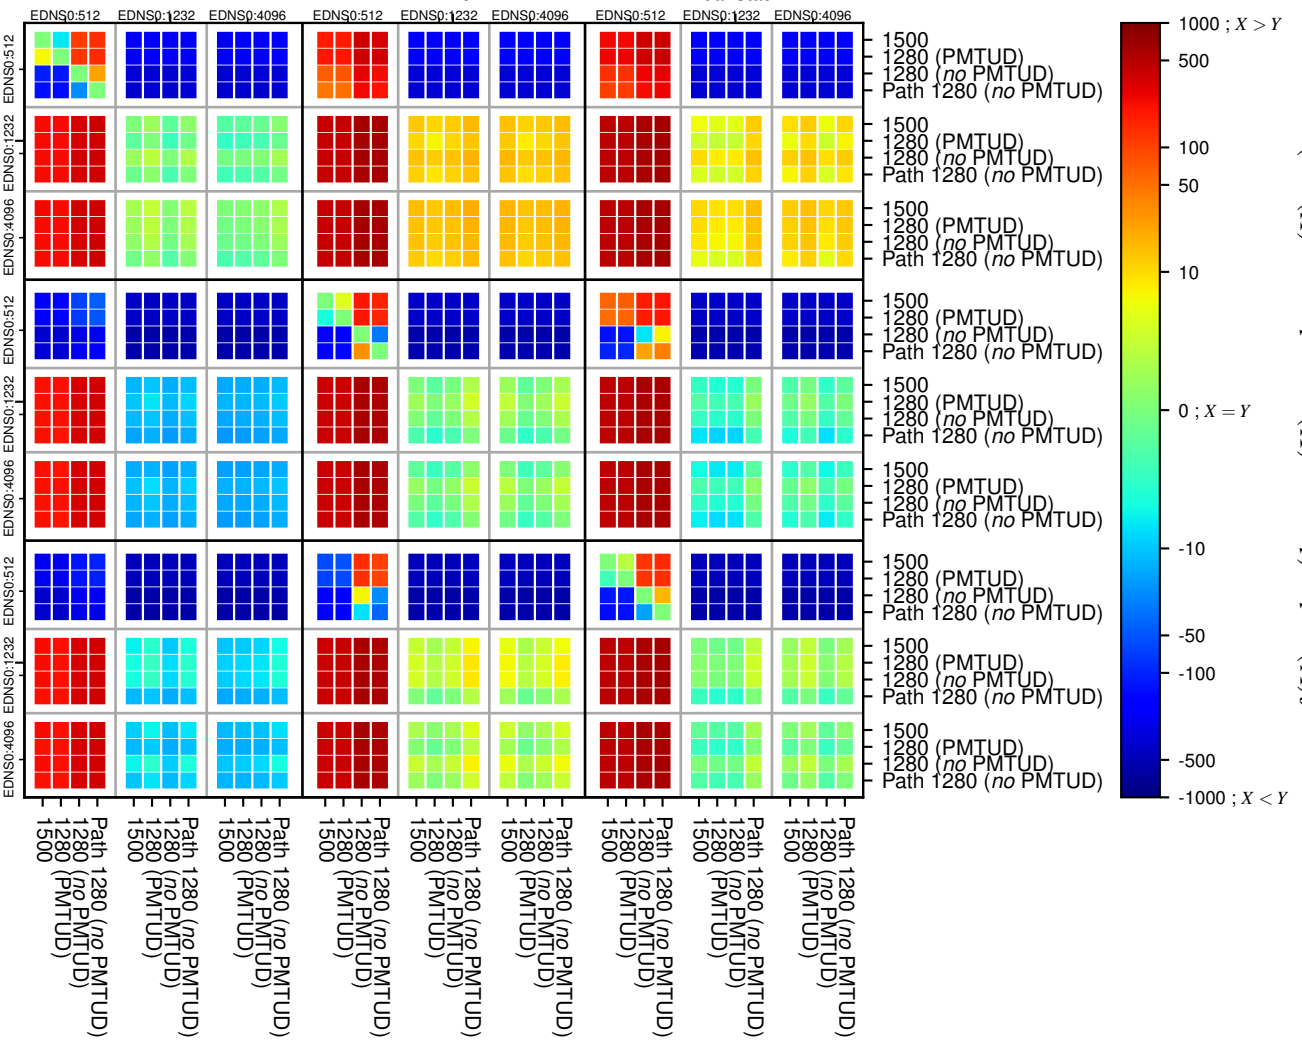

All Zones without DNSSEC returning NOERROR for '.all_psl_domains'

All Zones with DNSSEC returning NOERROR for '.all_psl_domains'

All Zones returning NOERROR for '.all_psl_domains'