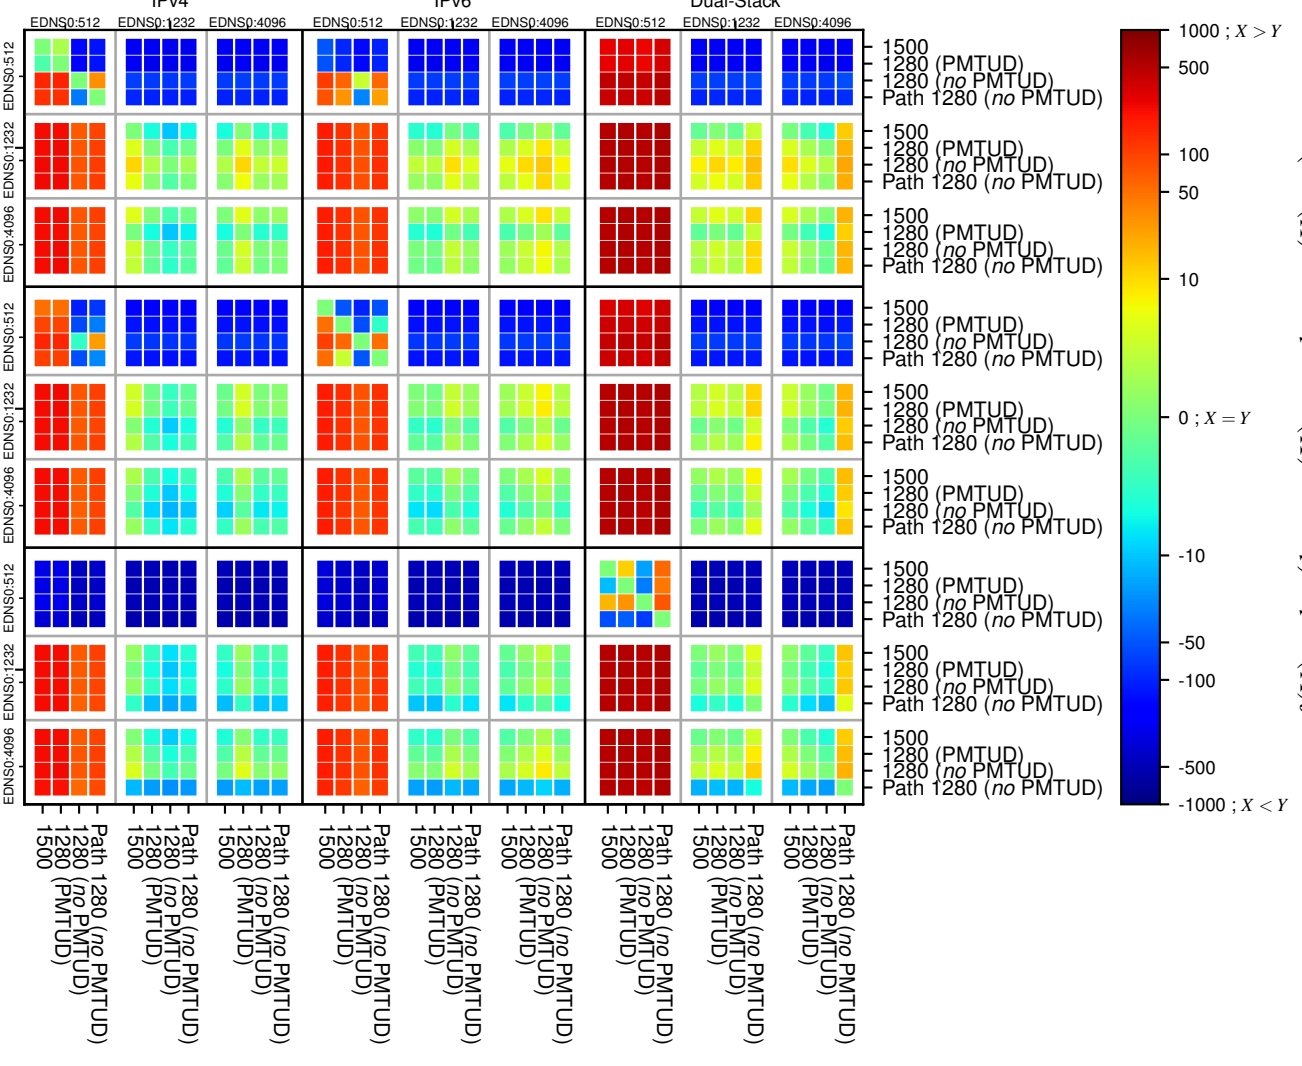

All Zones without DNSSEC returning NOERROR for '.de'

All Zones with DNSSEC returning NOERROR for '.de'

All Zones returning NOERROR for '.de'