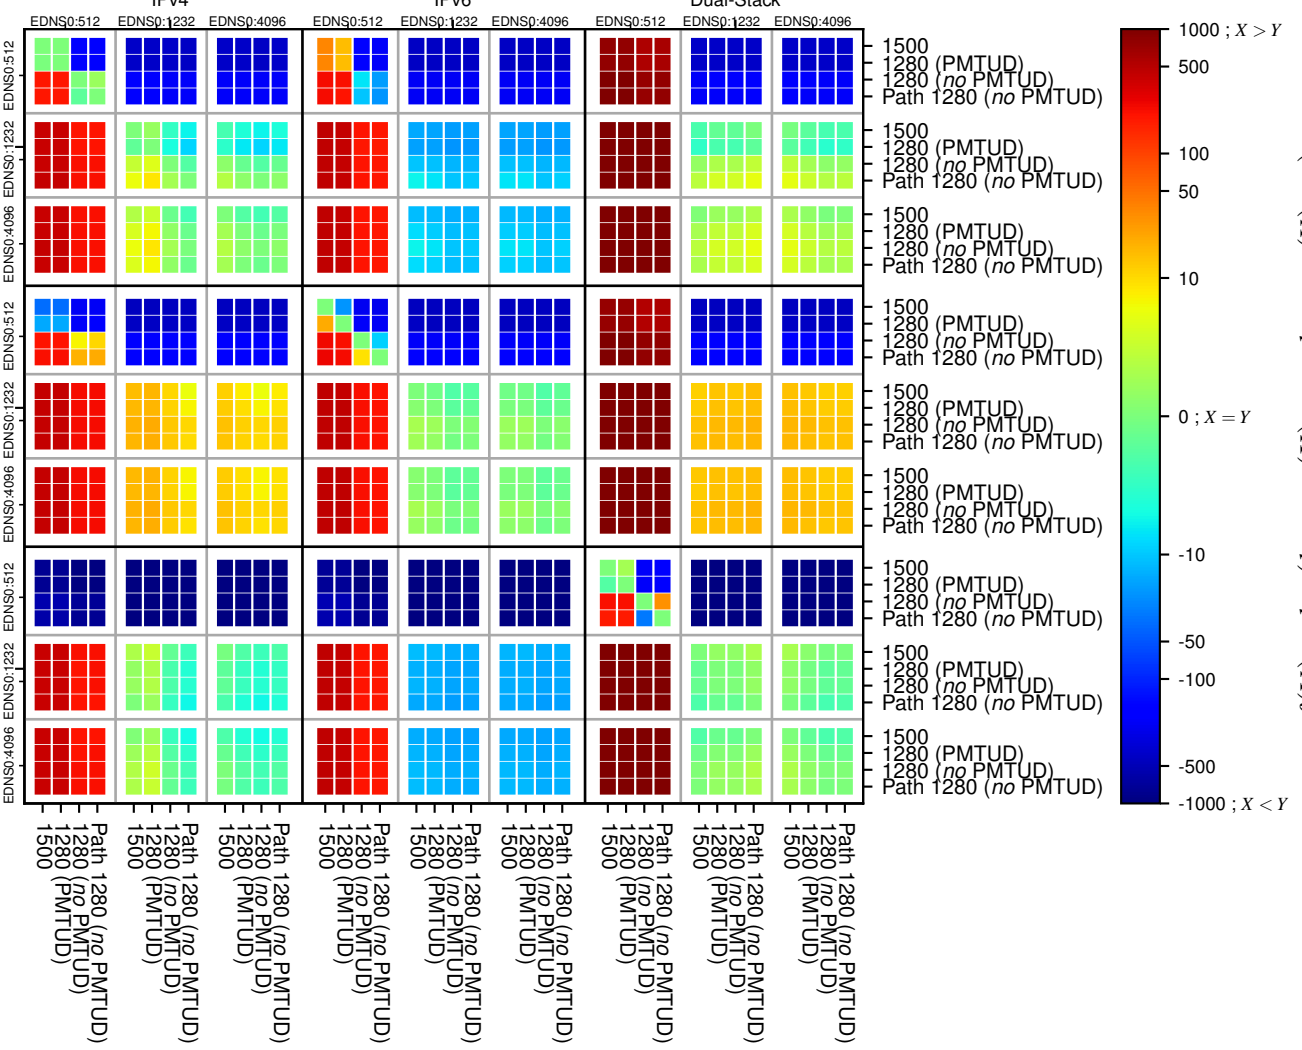

All Zones without DNSSEC returning NOERROR for '.de'

All Zones with DNSSEC returning NOERROR for '.de'

All Zones returning NOERROR for '.de'