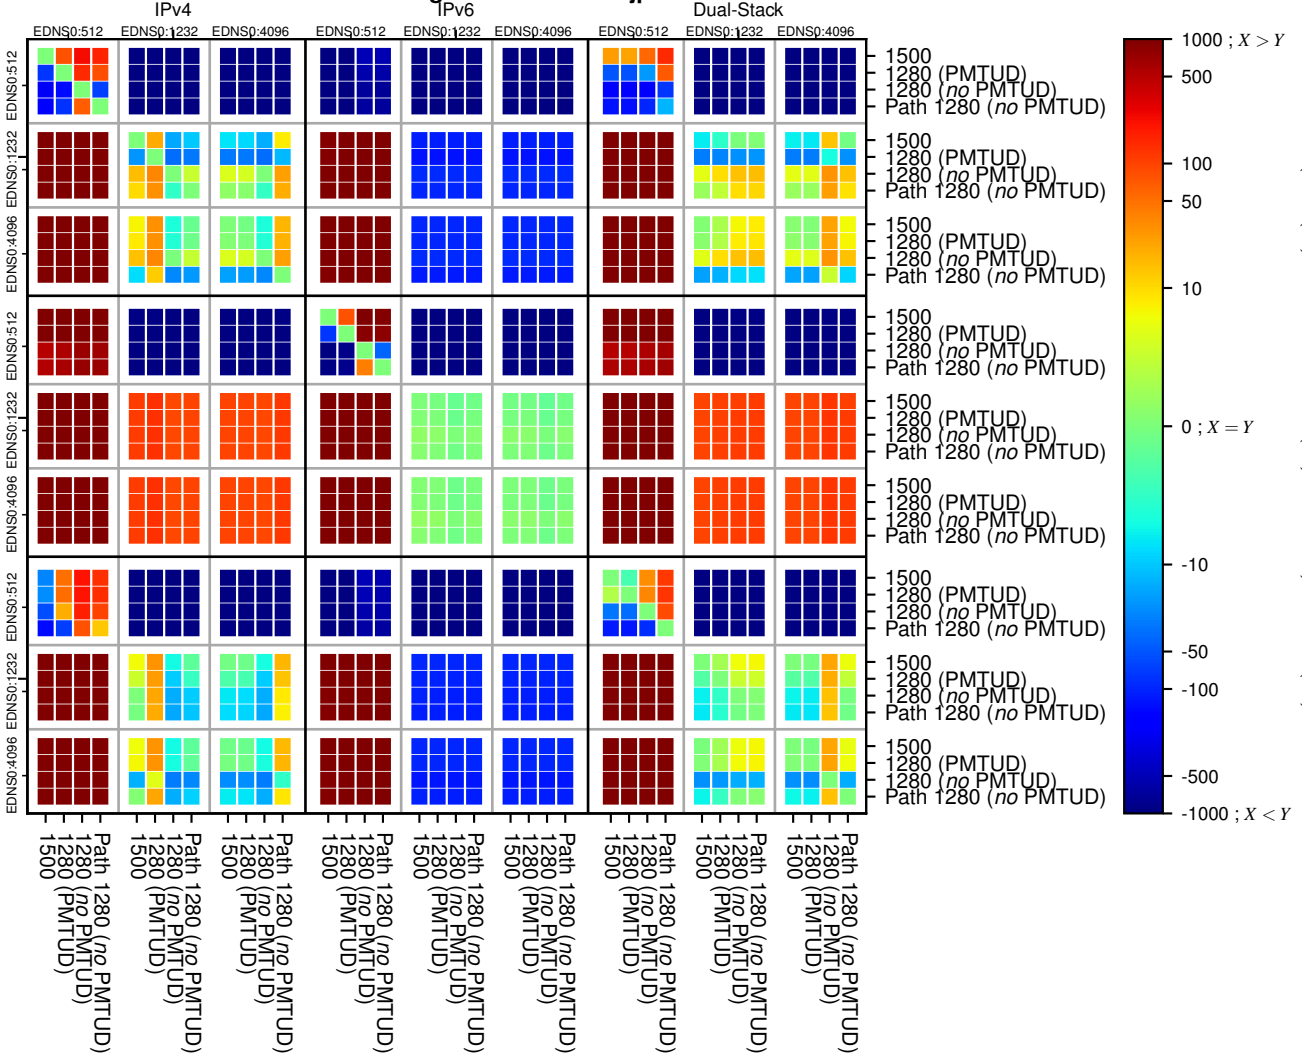

All Zones without DNSSEC returning NOERROR for '.jp'

All Zones with DNSSEC returning NOERROR for '.jp'

All Zones returning NOERROR for '.jp'