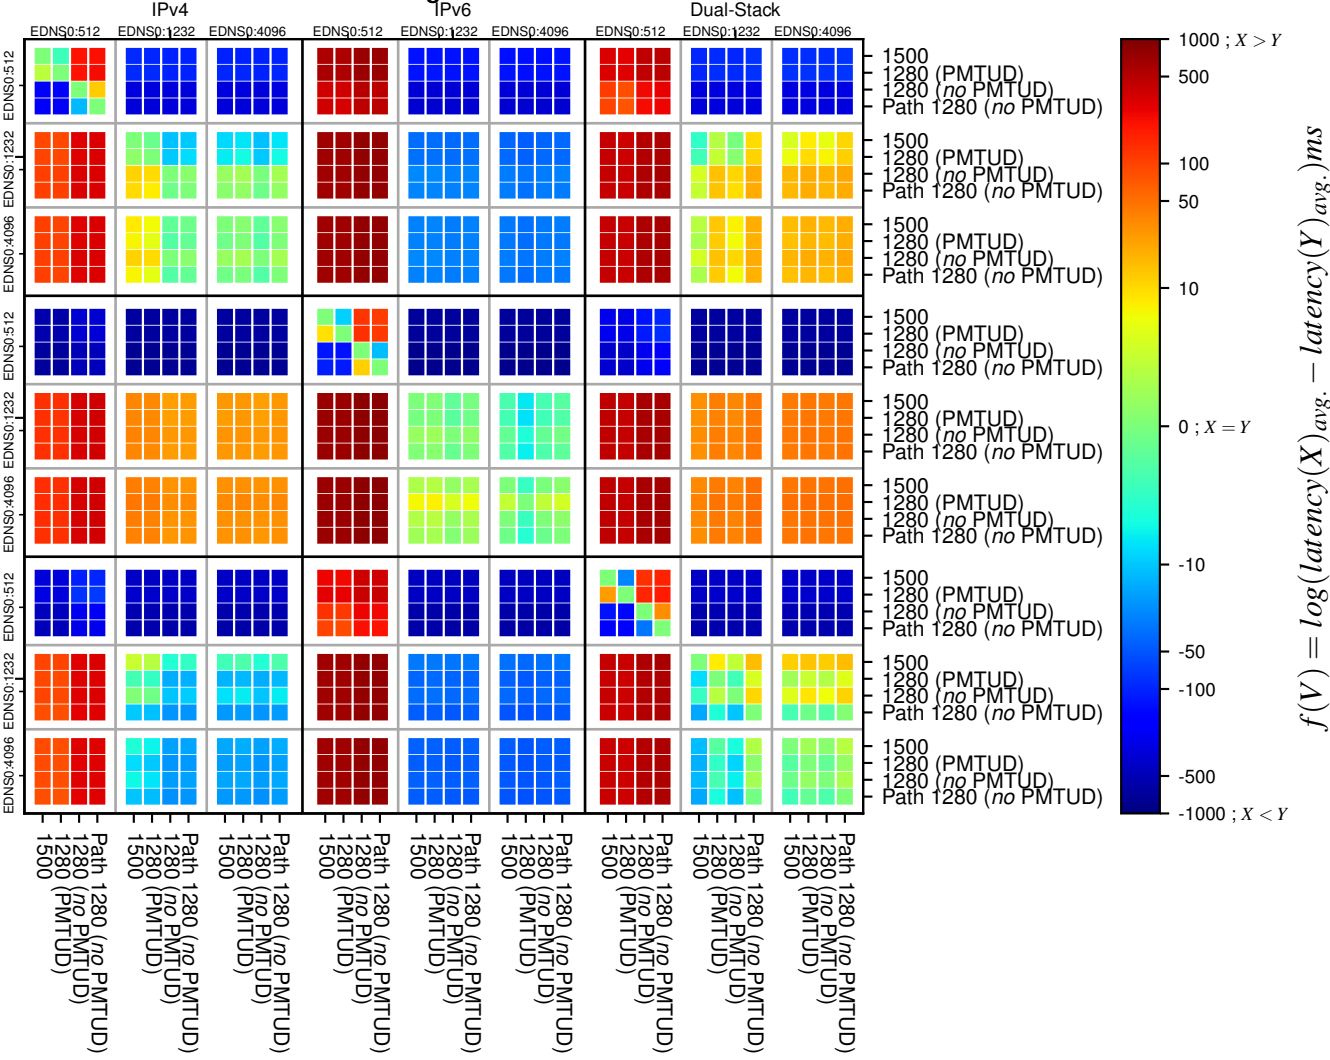

All Zones without DNSSEC returning NOERROR for '.net'

All Zones with DNSSEC returning NOERROR for '.net'

All Zones returning NOERROR for '.net'