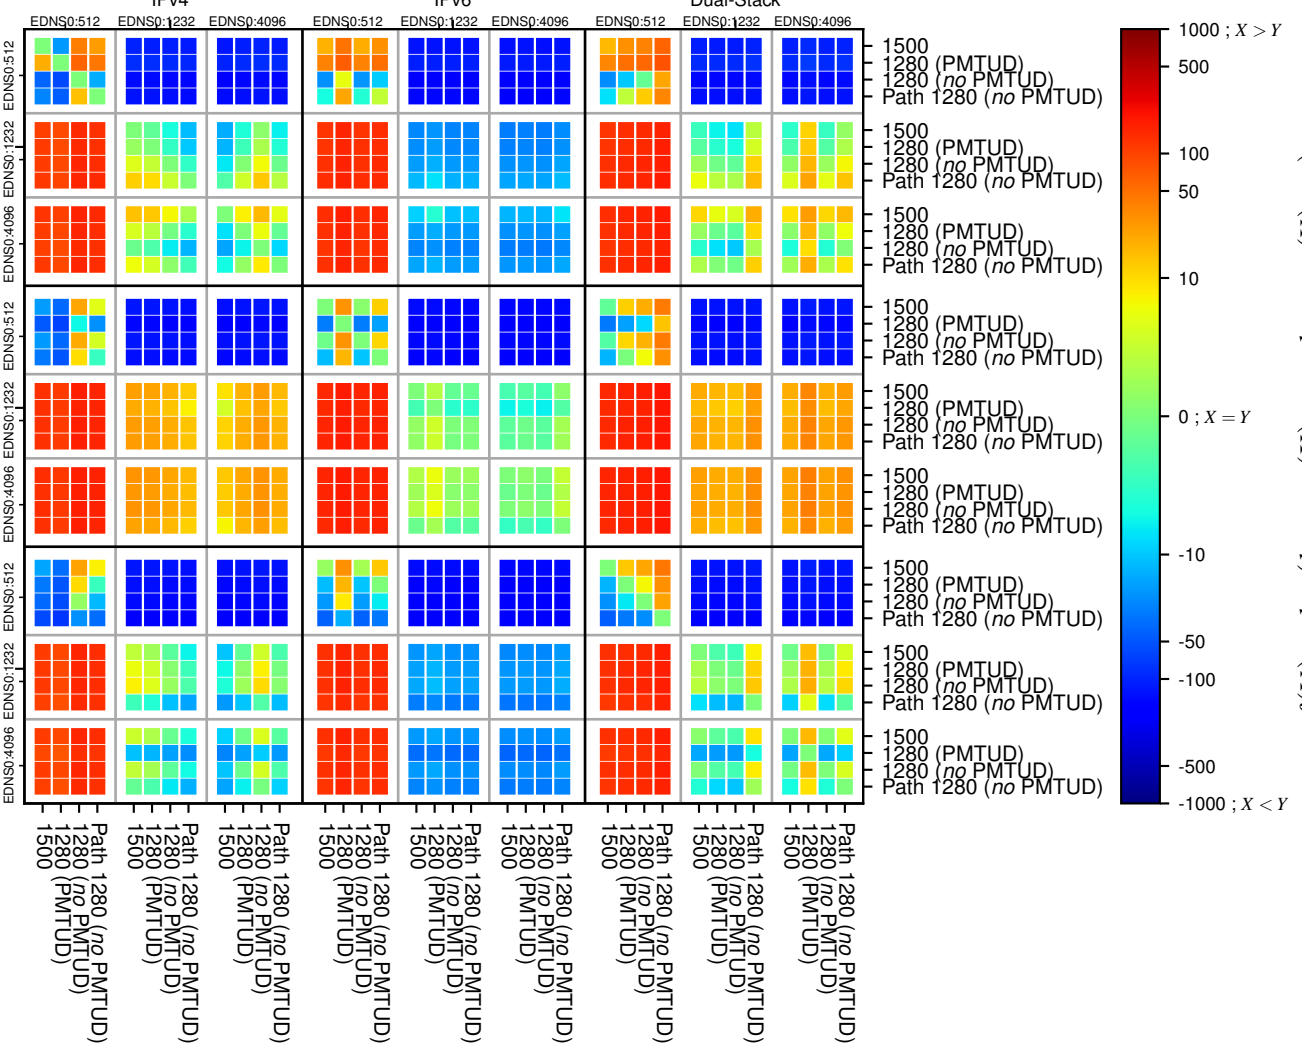

### All Zones without DNSSEC returning NOERROR for '.se'