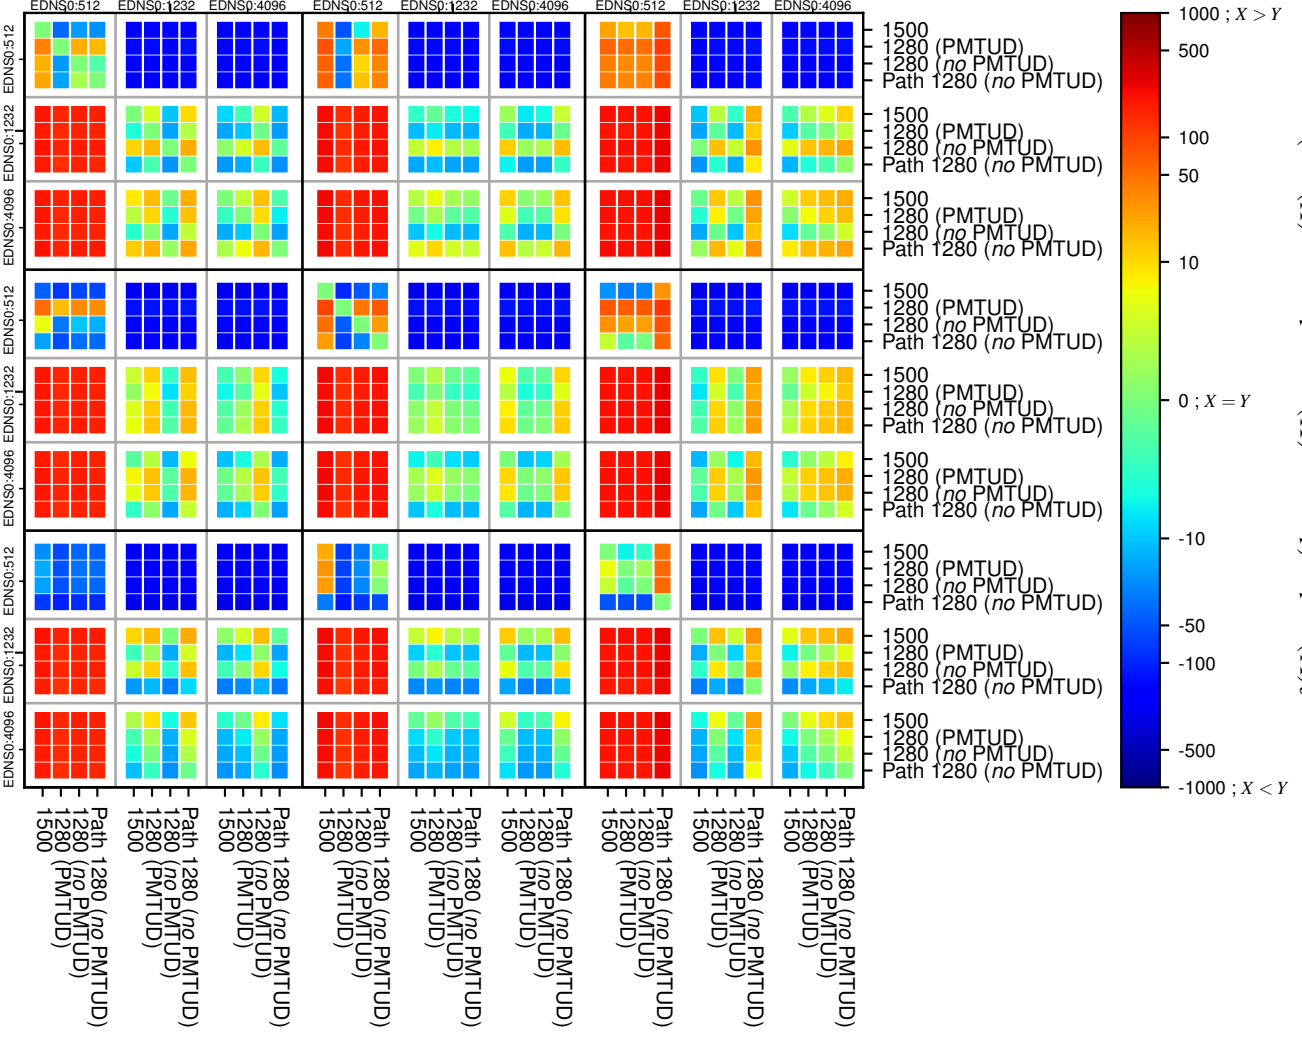

All Zones with DNSSEC returning NOERROR for '.se'