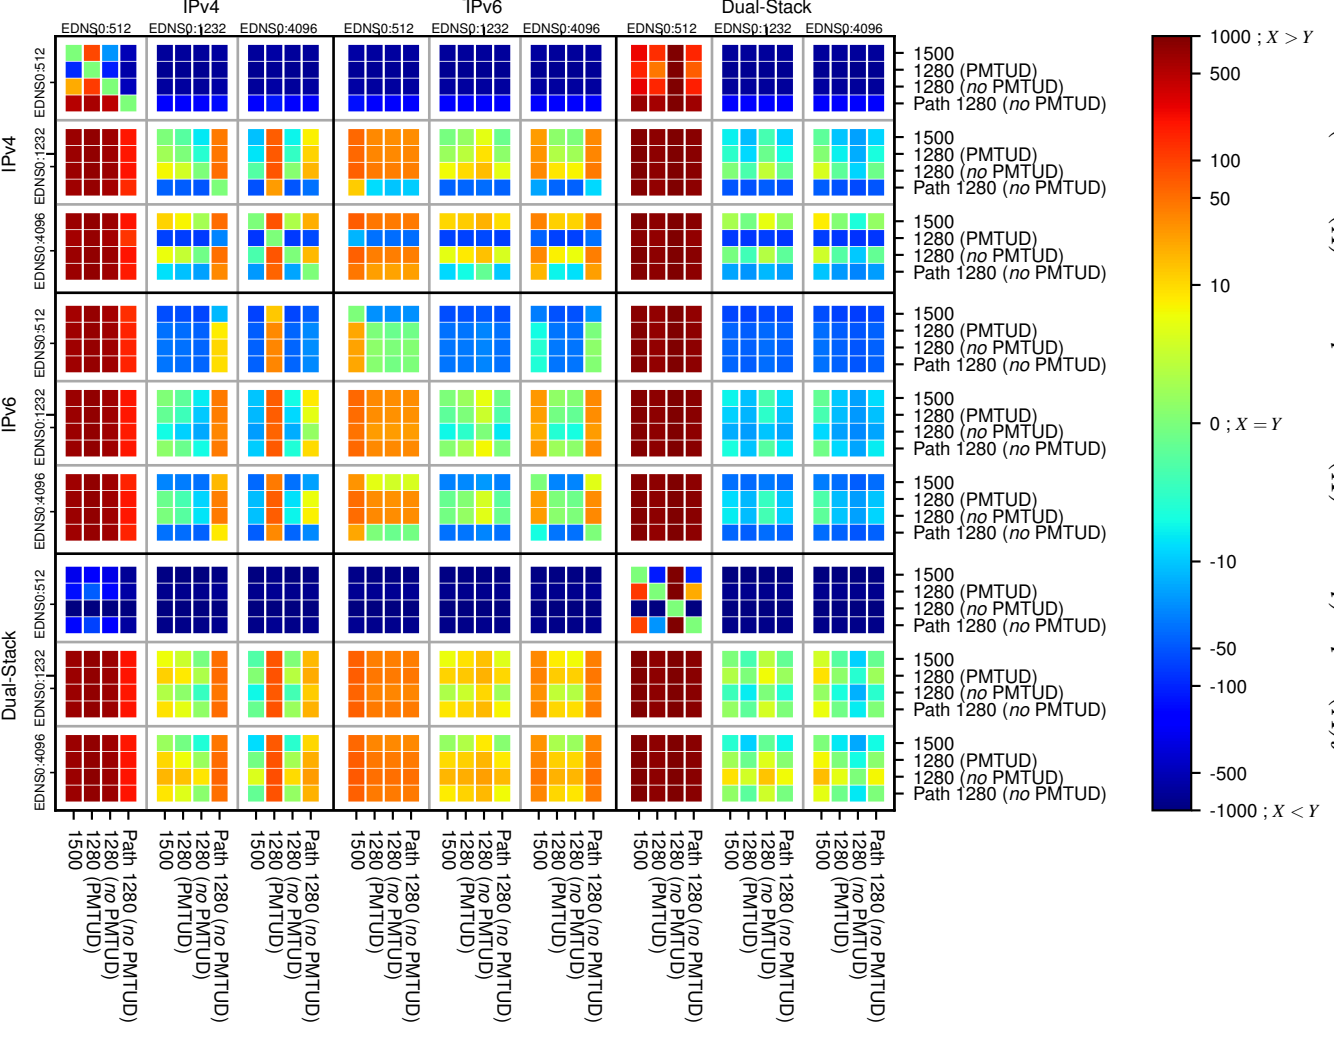

### All Zones without DNSSEC returning NOERROR for '.de'