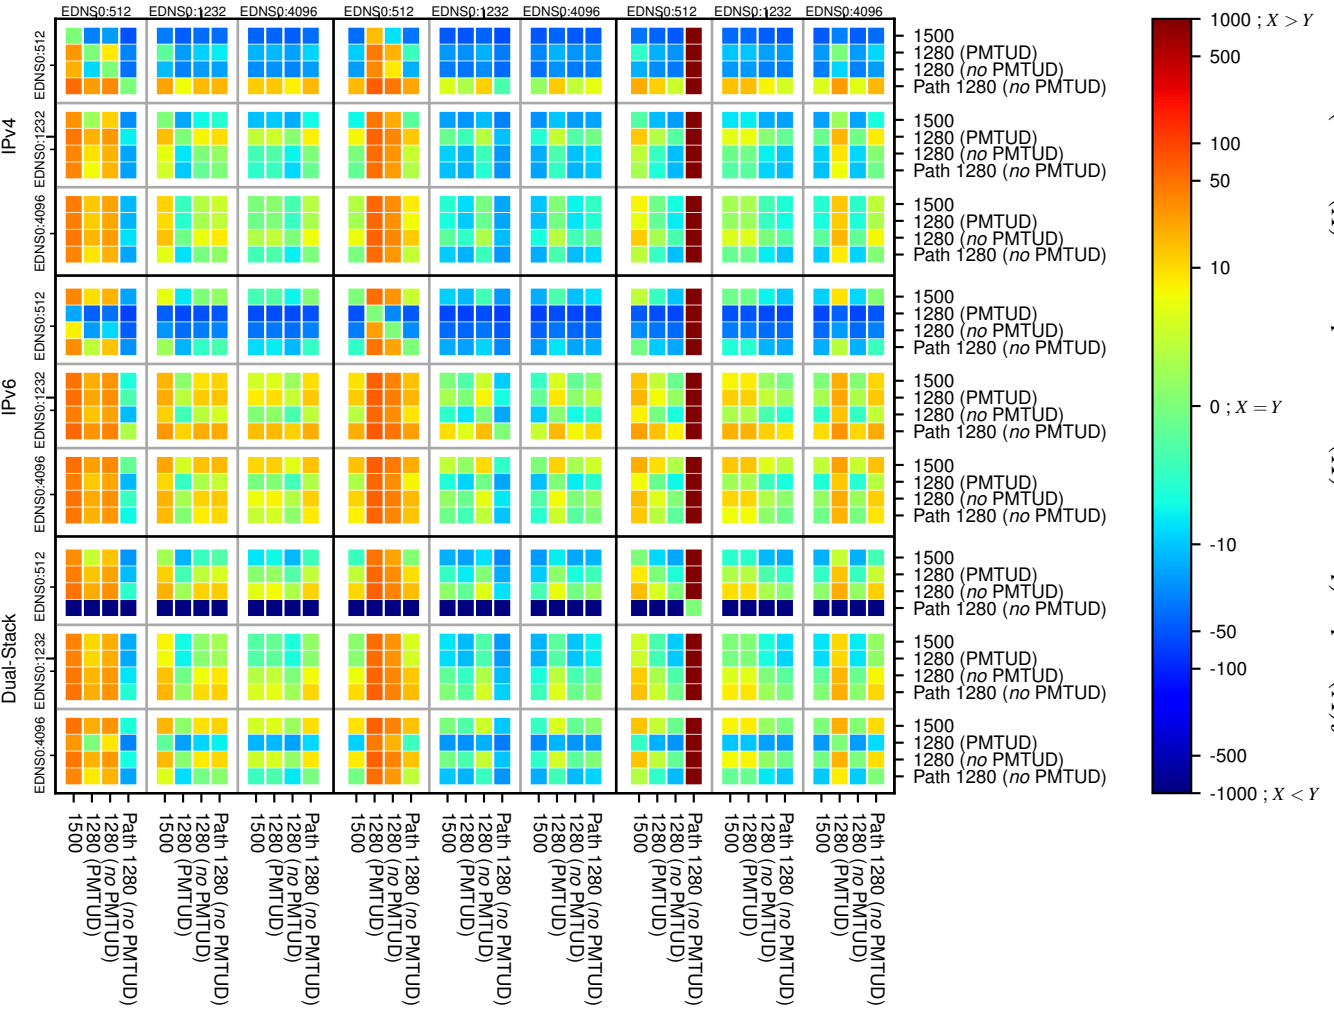

All Zones with DNSSEC returning NOERROR for '.de'