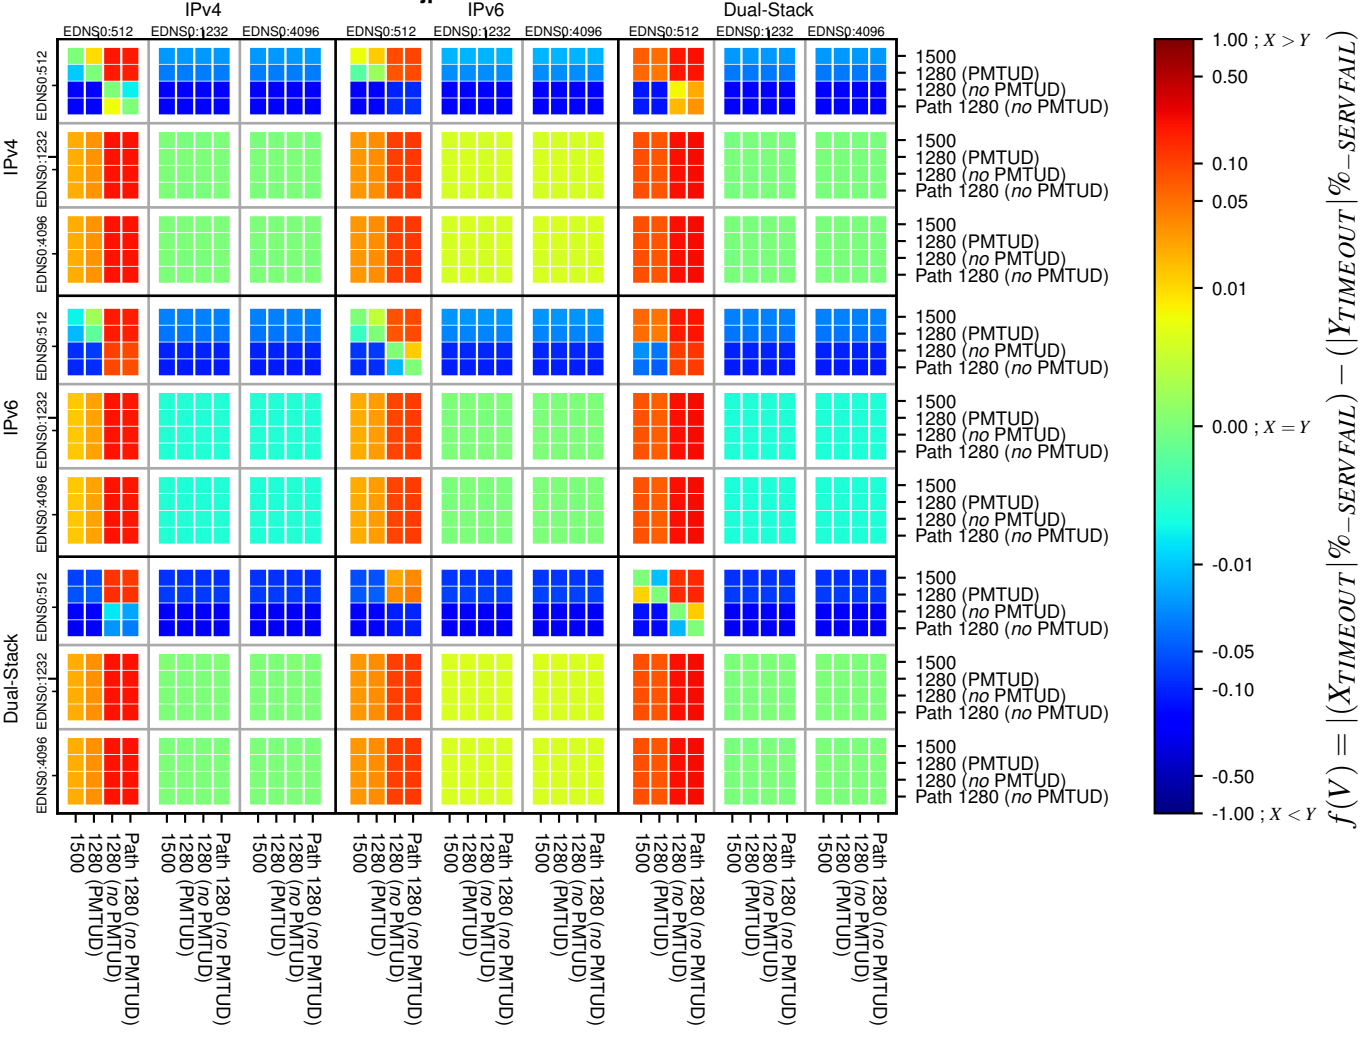

All Zones without DNSSEC for '.jp'

All Zones with DNSSEC for '.jp'

All Zones for '.jp'

$$f(V) = |(X_{TIMEOUT} | \% - SERVFAIL) - (Y_{TIMEOUT} | \% - SERVFAIL)|$$

$$f(V) = |(X_{TIMEOUT} | \% - SERVFAIL) - (Y_{TIMEOUT} | \% - SERVFAIL)|$$

$$f(V) = |(X_{TIMEOUT} | \% - SERVFAIL) - (Y_{TIMEOUT} | \% - SERVFAIL)|$$