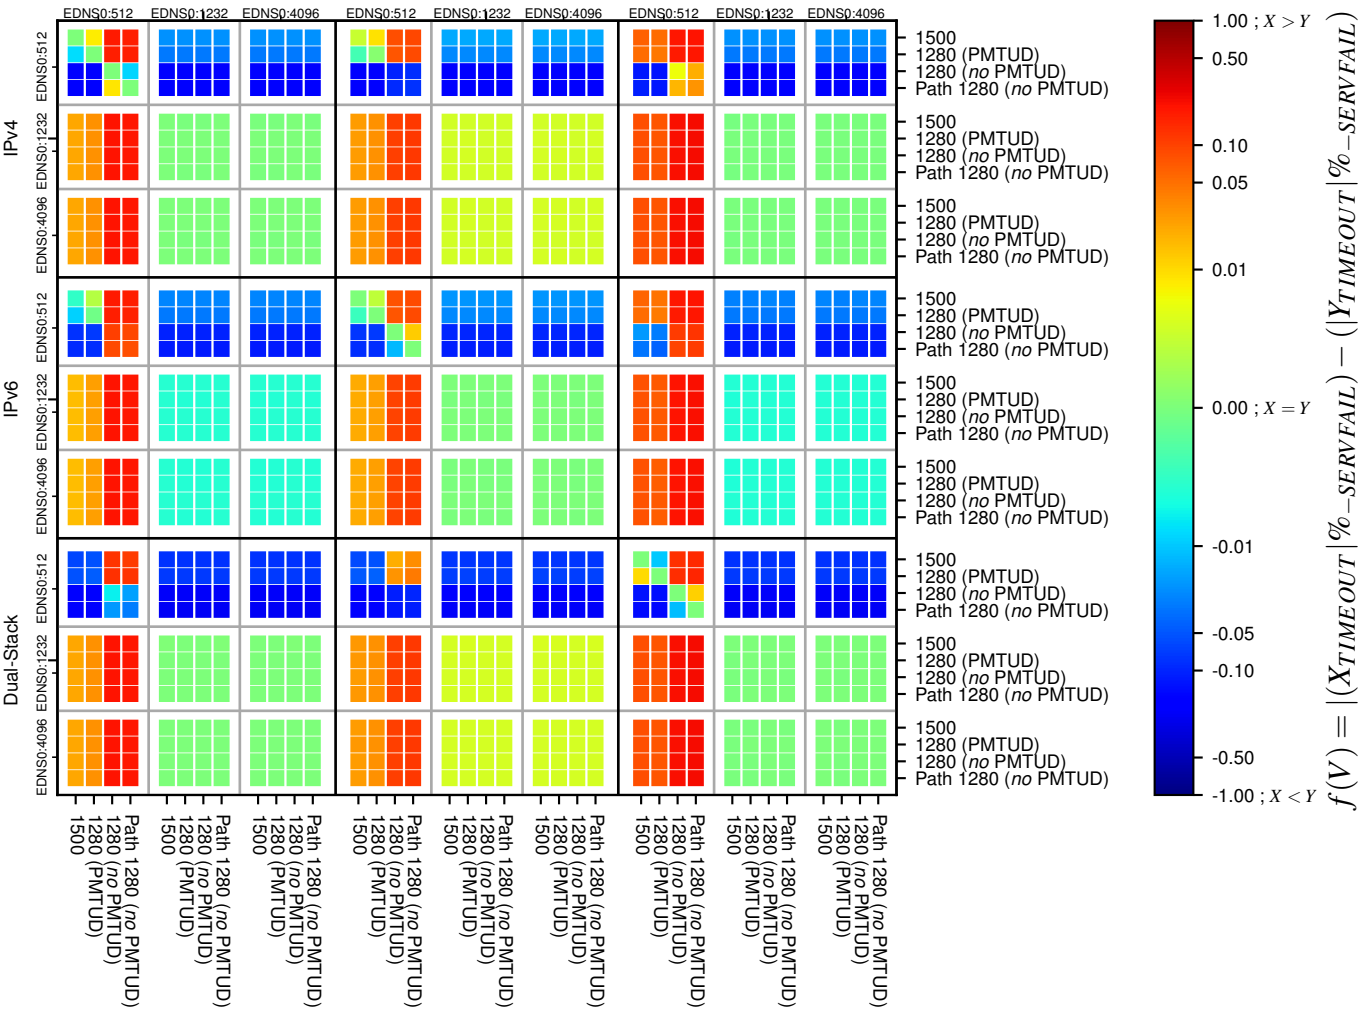

All Zones without DNSSEC for '.jp'

All Zones with DNSSEC for '.jp'

All Zones for '.jp'

$$f(V) = |(X_{TIMEOUT} | \% - SERVFAIL) - (Y_{TIMEOUT} | \% - SERVFAIL)|$$

$$f(V) = |(X_{TIMEOUT} | \% - SERVFAIL) - (Y_{TIMEOUT} | \% - SERVFAIL)|$$

$$f(V) = |(X_{TIMEOUT} | \% - SERVFAIL) - (Y_{TIMEOUT} | \% - SERVFAIL)|$$