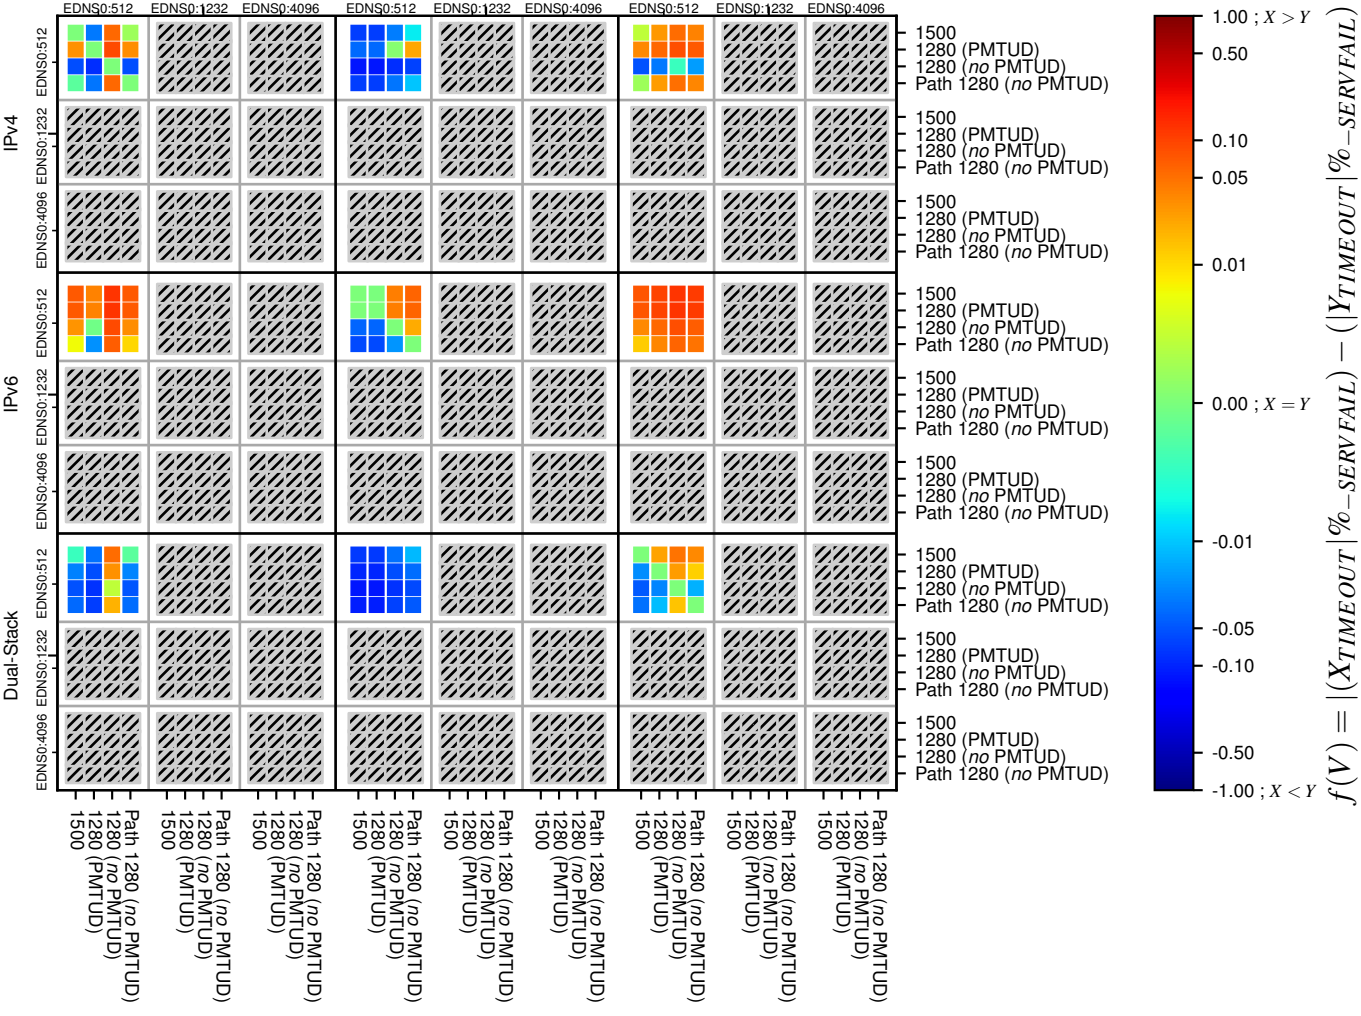

All Zones without DNSSEC for '.jp'

All Zones with DNSSEC for '.jp'

All Zones for '.jp'

$$f(V) = |(X_{TIMEOUT} | \% - SERVFAIL) - (Y_{TIMEOUT} | \% - SERVFAIL)|$$

$$f(V) = |(X_{TIMEOUT} | \% - SERVFAIL) - (Y_{TIMEOUT} | \% - SERVFAIL)|$$

$$f(V) = |(X_{TIMEOUT} | \% - SERVFAIL) - (Y_{TIMEOUT} | \% - SERVFAIL)|$$