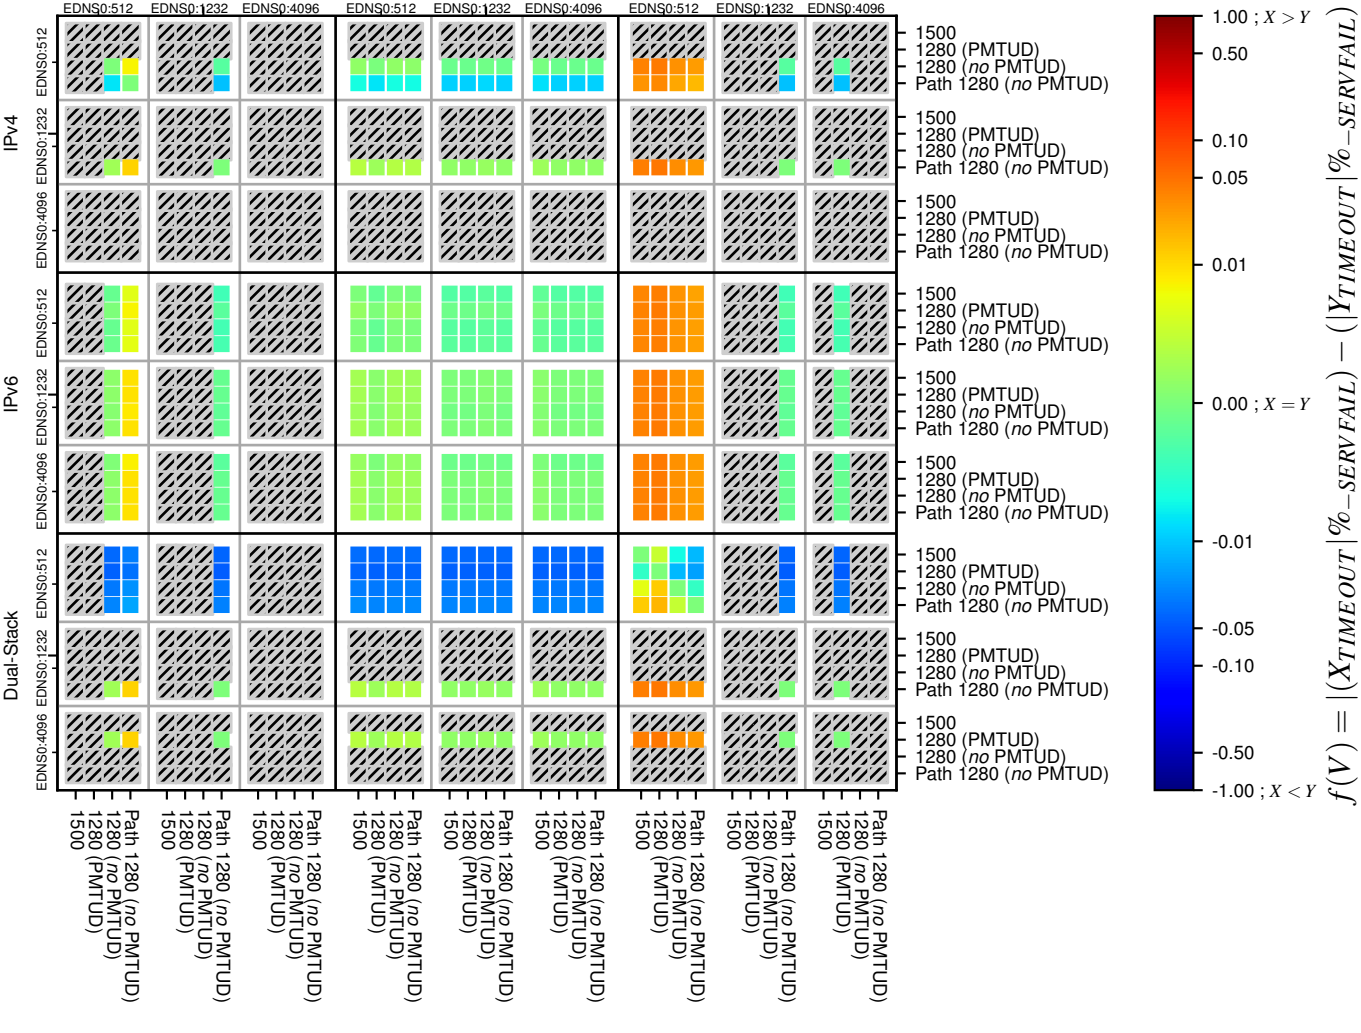

### All Zones without DNSSEC for '.org'

### All Zones for '.org'

$$f(V) = |(X_{TIMEOUT} | \% - SERVFAIL) - (Y_{TIMEOUT} | \% - SERVFAIL)|$$

$$f(V) = |(X_{TIMEOUT} | \% - SERVFAIL) - (Y_{TIMEOUT} | \% - SERVFAIL)|$$

$$f(V) = |(X_{TIMEOUT} | \% - SERVFAIL) - (Y_{TIMEOUT} | \% - SERVFAIL)|$$