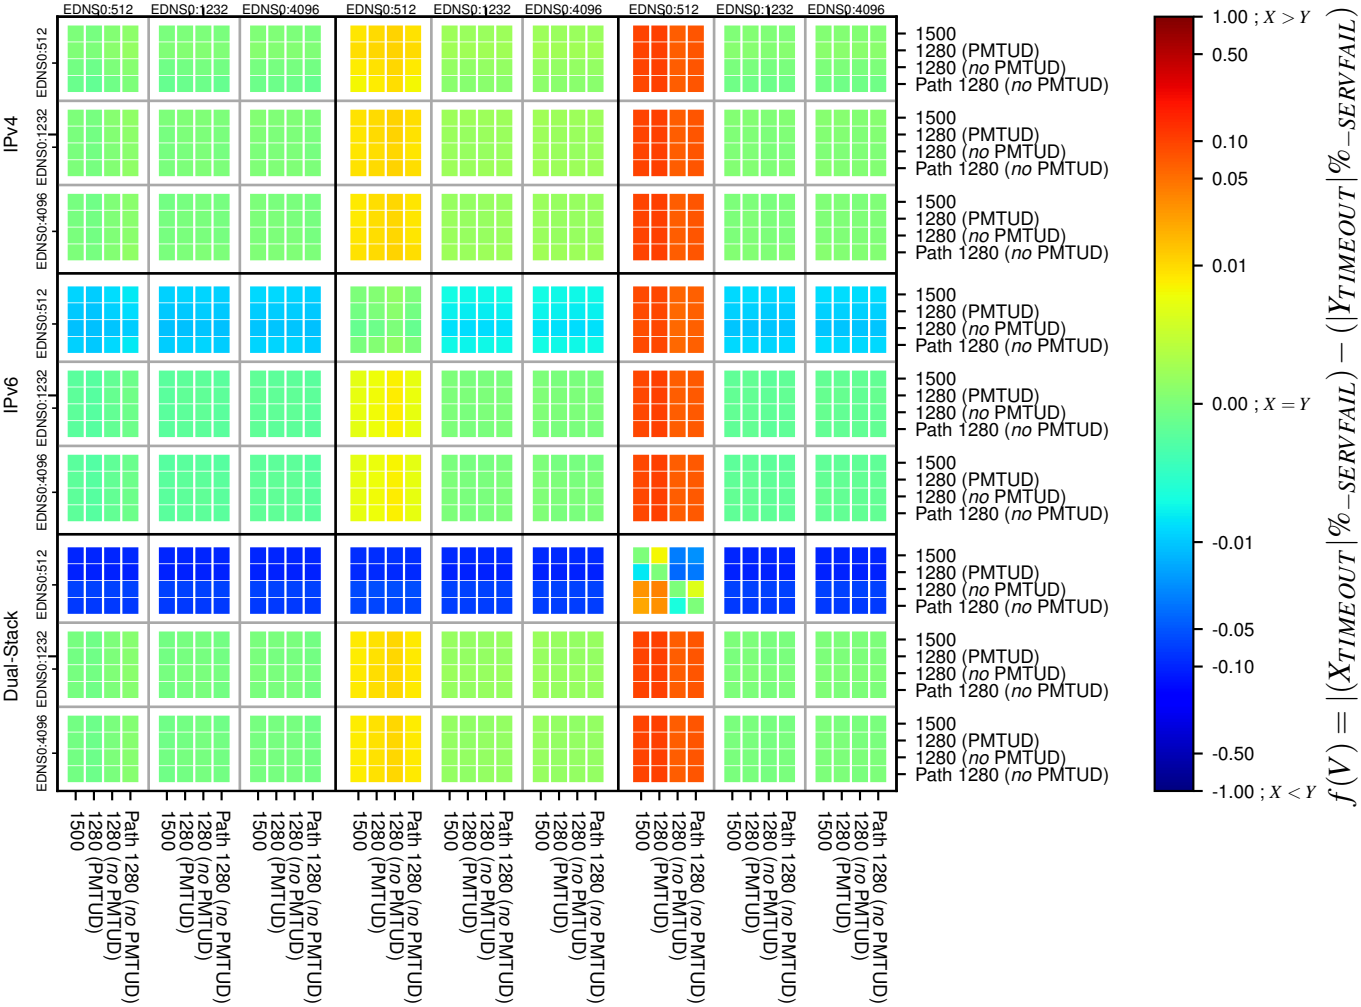

### All Zones without DNSSEC for '.org'

### All Zones for '.org'

$$f(V) = |(X_{TIMEOUT} | \% - SERVFAIL) - (Y_{TIMEOUT} | \% - SERVFAIL)|$$

$$f(V) = |(X_{TIMEOUT} | \% - SERVFAIL) - (Y_{TIMEOUT} | \% - SERVFAIL)|$$

$$f(V) = |(X_{TIMEOUT} | \% - SERVFAIL) - (Y_{TIMEOUT} | \% - SERVFAIL)|$$