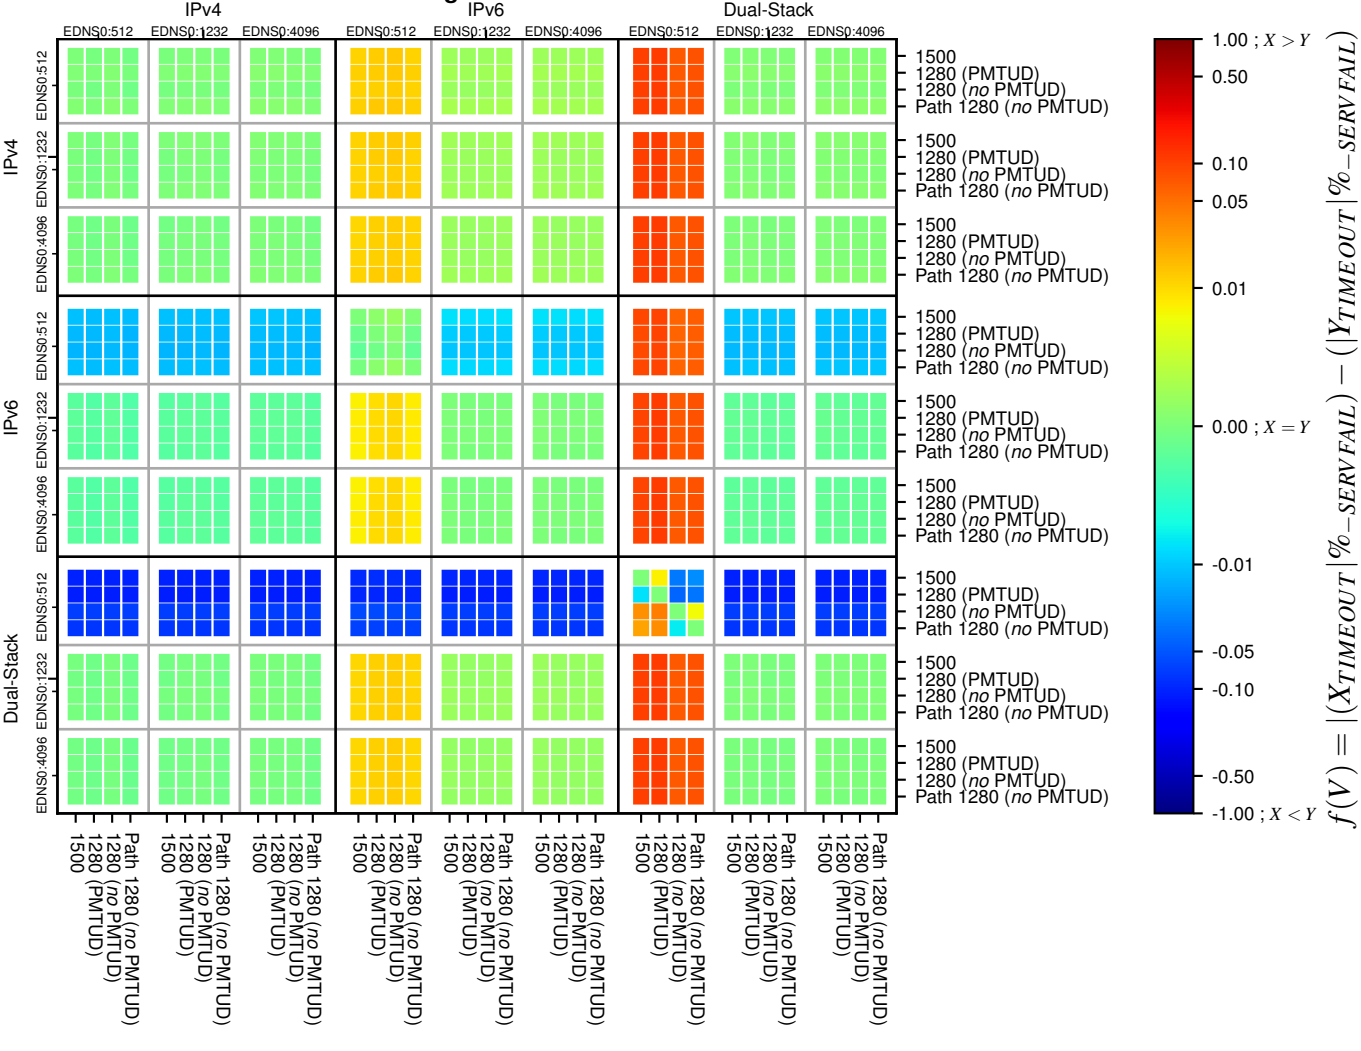

### All Zones without DNSSEC for '.org'

### All Zones for '.org'

$$f(V) = |(X_{TIMEOUT} | \% - SERVFAIL) - (Y_{TIMEOUT} | \% - SERVFAIL)|$$

$$f(V) = |(X_{TIMEOUT} | \% - SERVFAIL) - (Y_{TIMEOUT} | \% - SERVFAIL)|$$

$$f(V) = |(X_{TIMEOUT} | \% - SERVFAIL) - (Y_{TIMEOUT} | \% - SERVFAIL)|$$