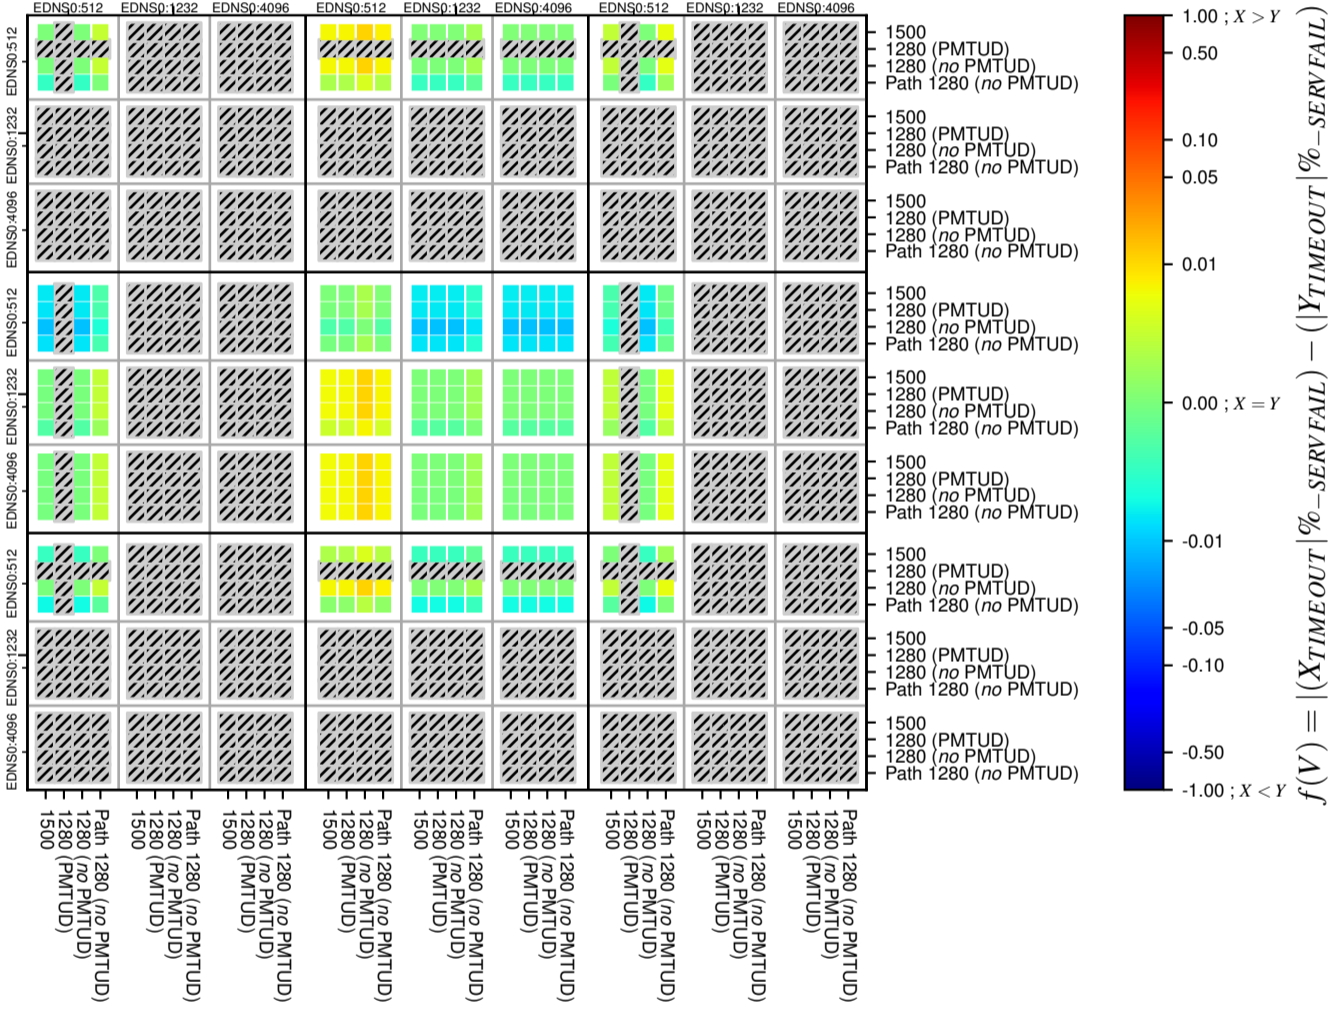

All Zones without DNSSEC for '.se'

All Zones with DNSSEC for '.se'

All Zones for '.se'