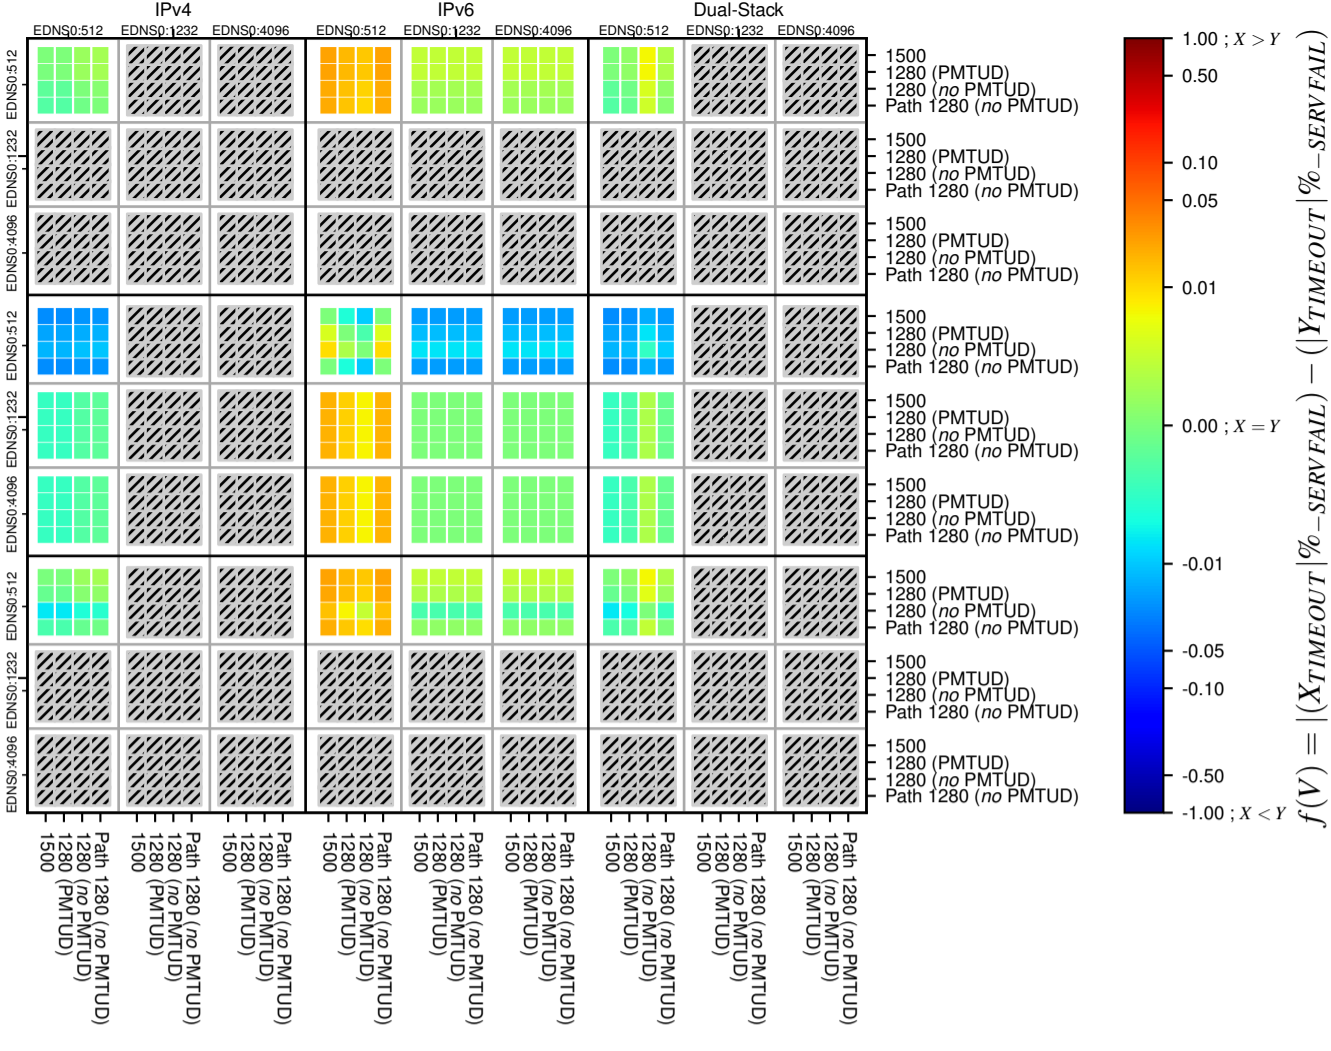

All Zones without DNSSEC for '.se'

All Zones with DNSSEC for '.se'

All Zones for '.se'