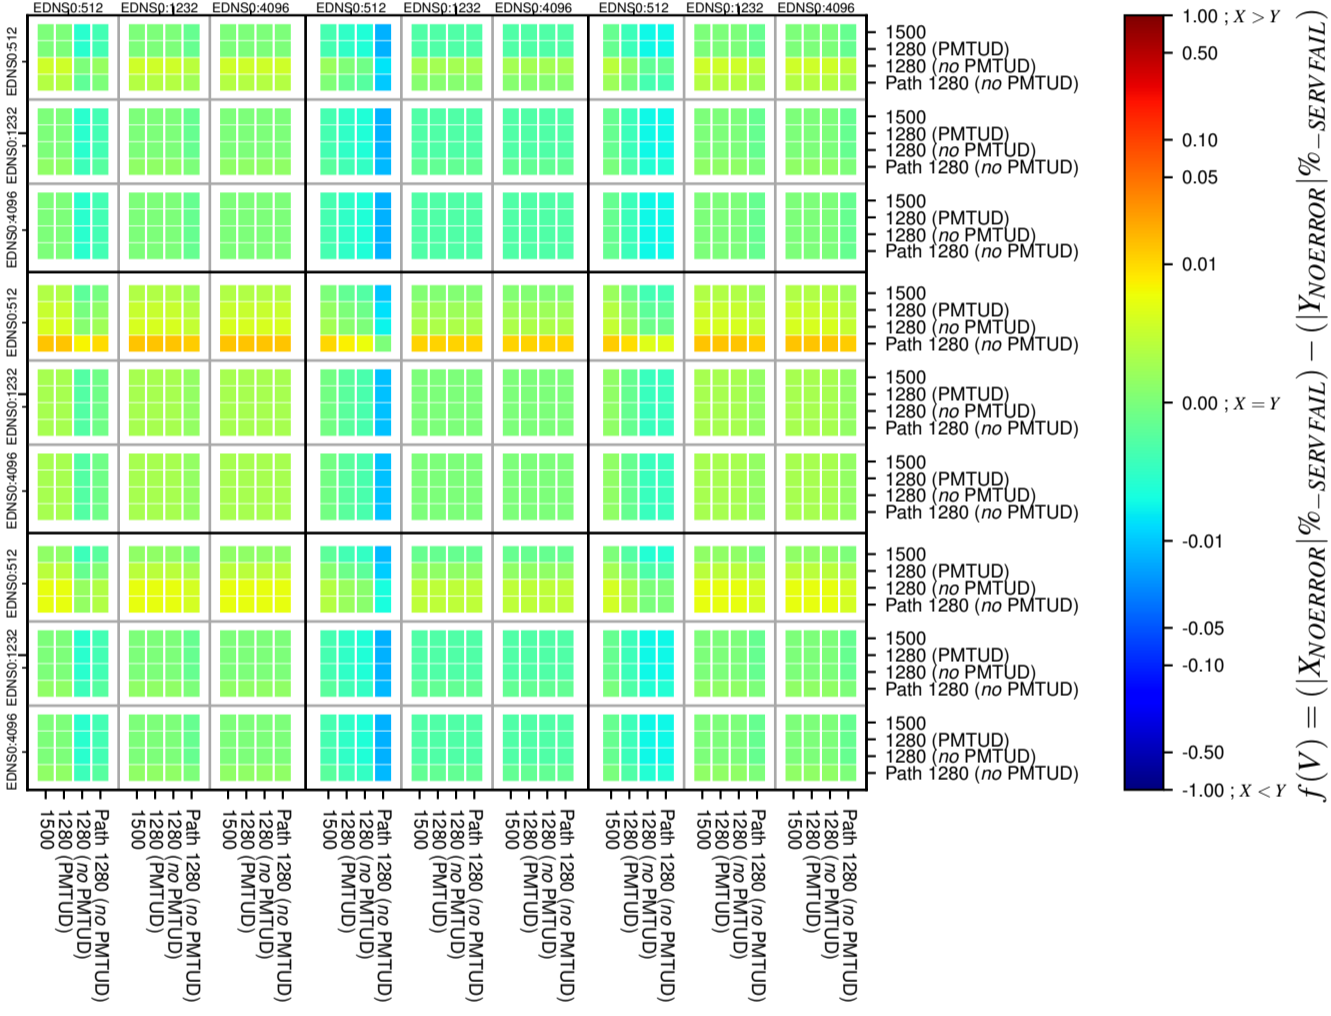

All Zones with DNSSEC for '.de'