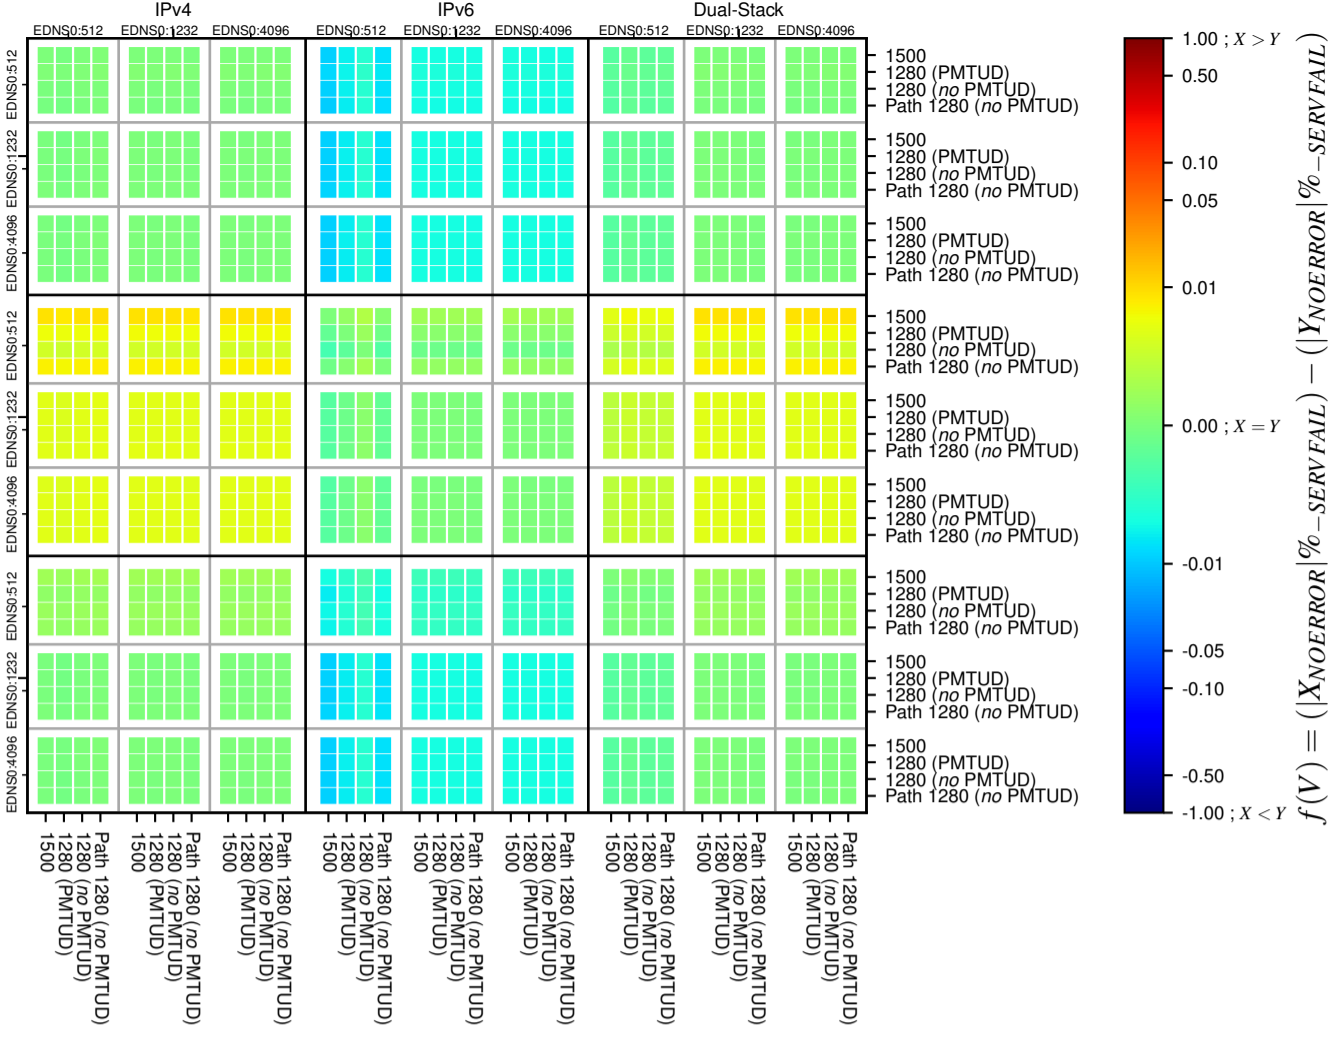

### All Zones without DNSSEC for '.de'