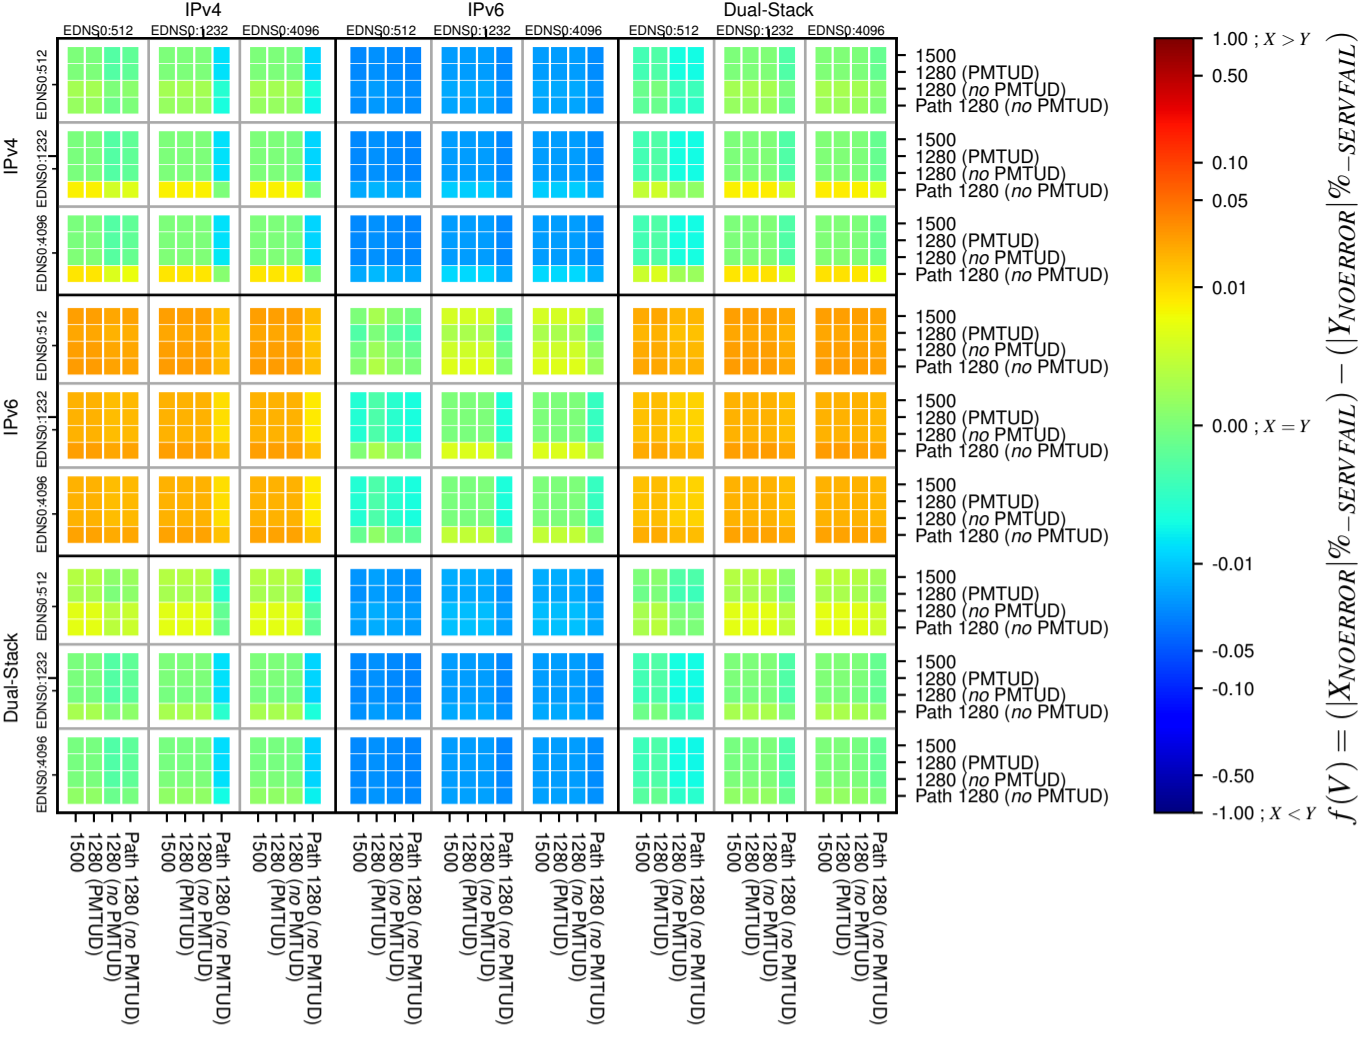

### All Zones without DNSSEC for '.nl'