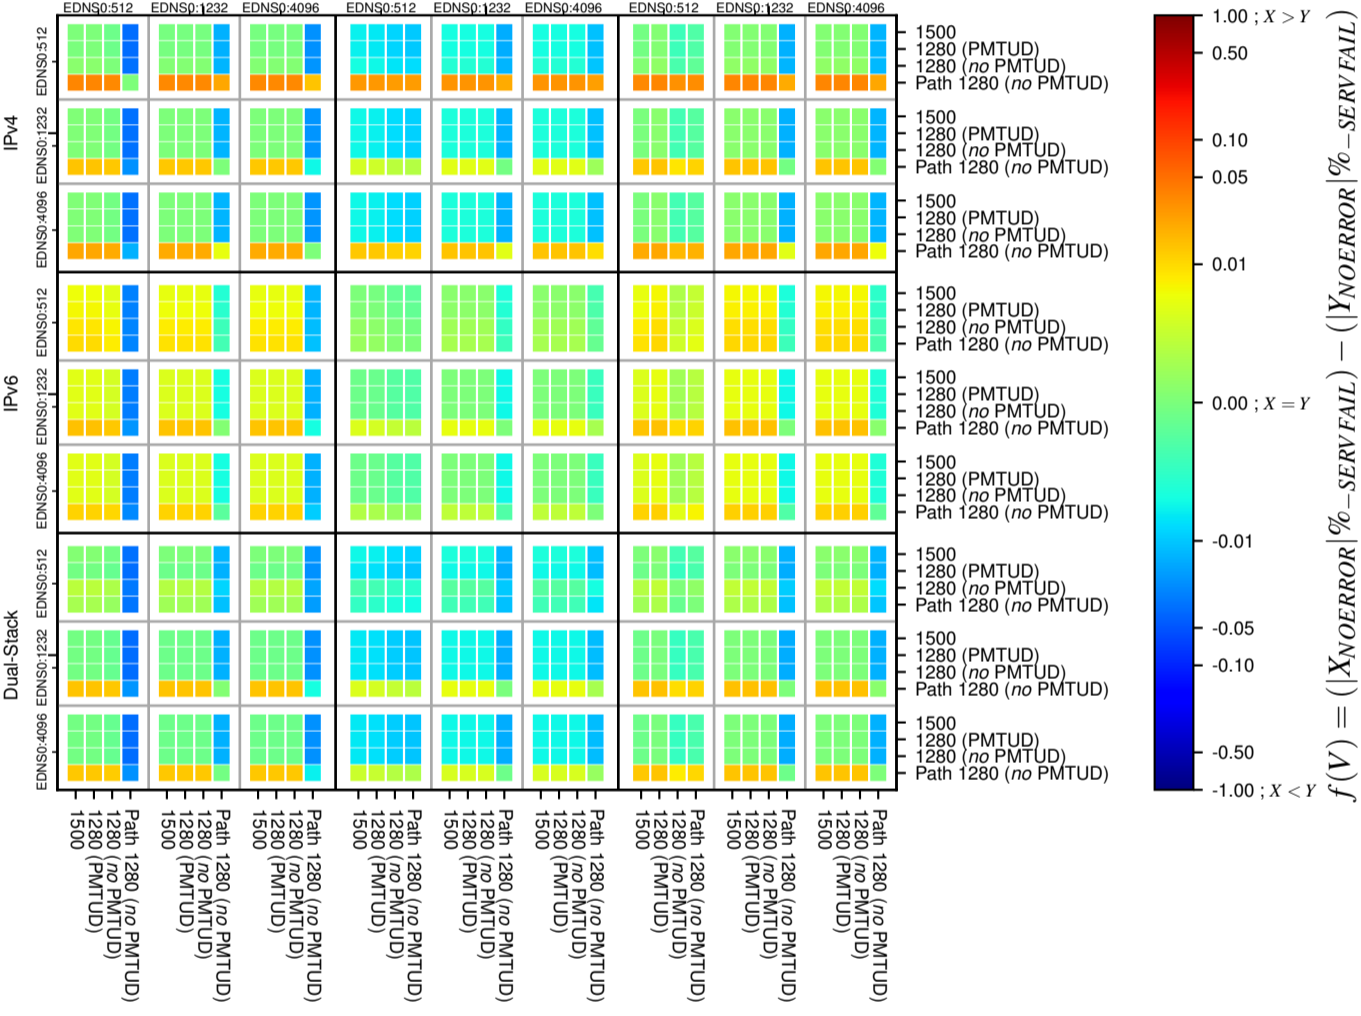

All Zones with DNSSEC for '.nl'