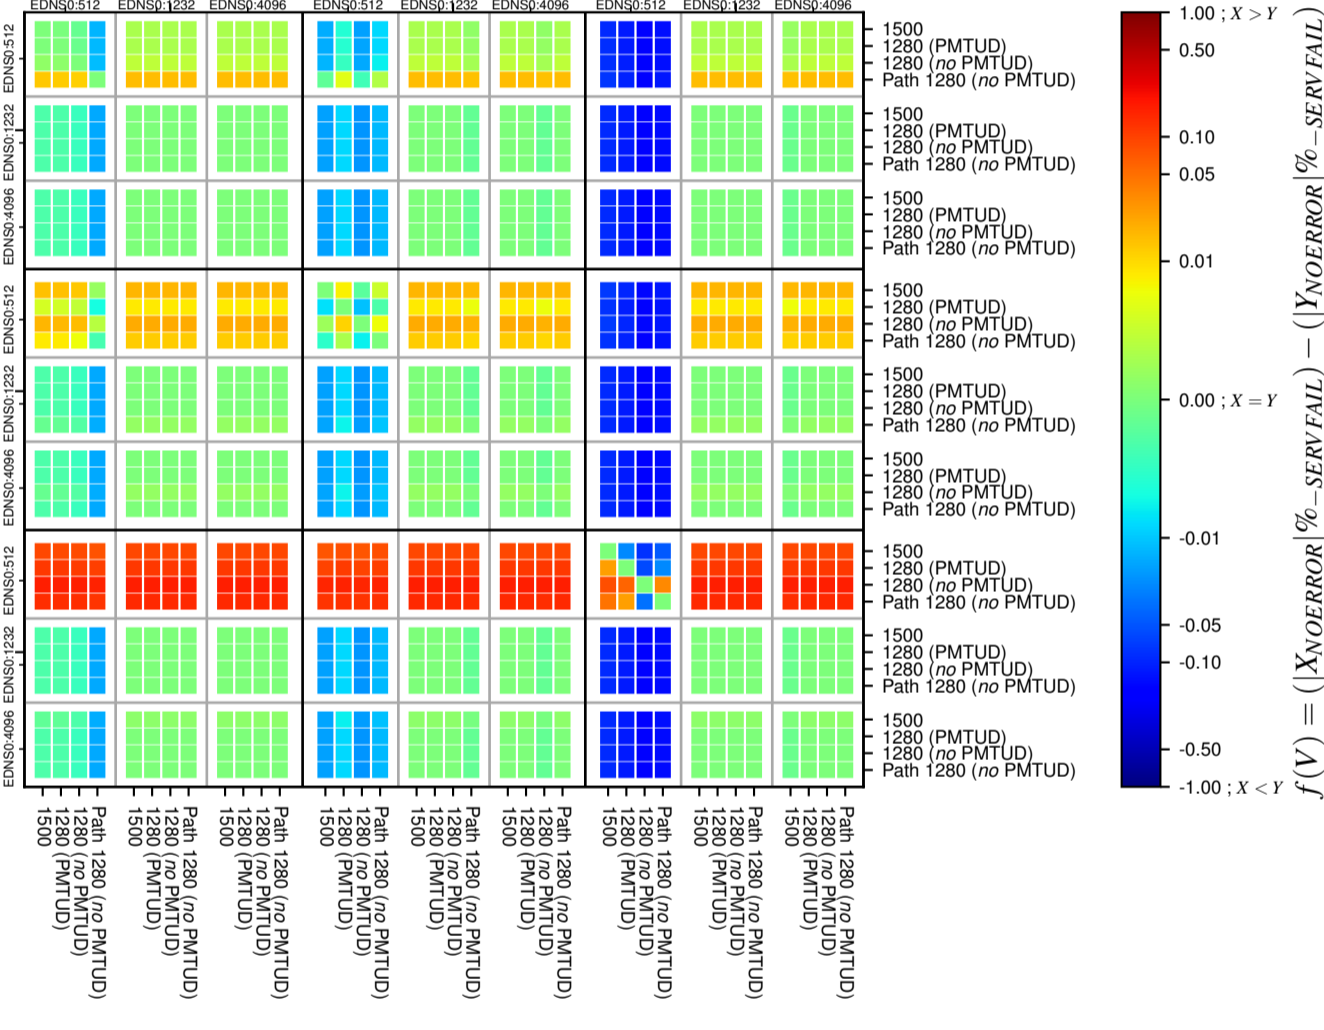

### All Zones without DNSSEC for '.ru'

### All Zones for '.ru'

$$f(V) = (|X_{NOERROR}| \% - SERVFAIL) - (|Y_{NOERROR}| \% - SERVFAIL)$$

$$f(V) = (|X_{NOERROR}| \% - SERVFAIL) - (|Y_{NOERROR}| \% - SERVFAIL)$$

$$f(V) = (|X_{NOERROR}| \% - SERVFAIL) - (|Y_{NOERROR}| \% - SERVFAIL)$$