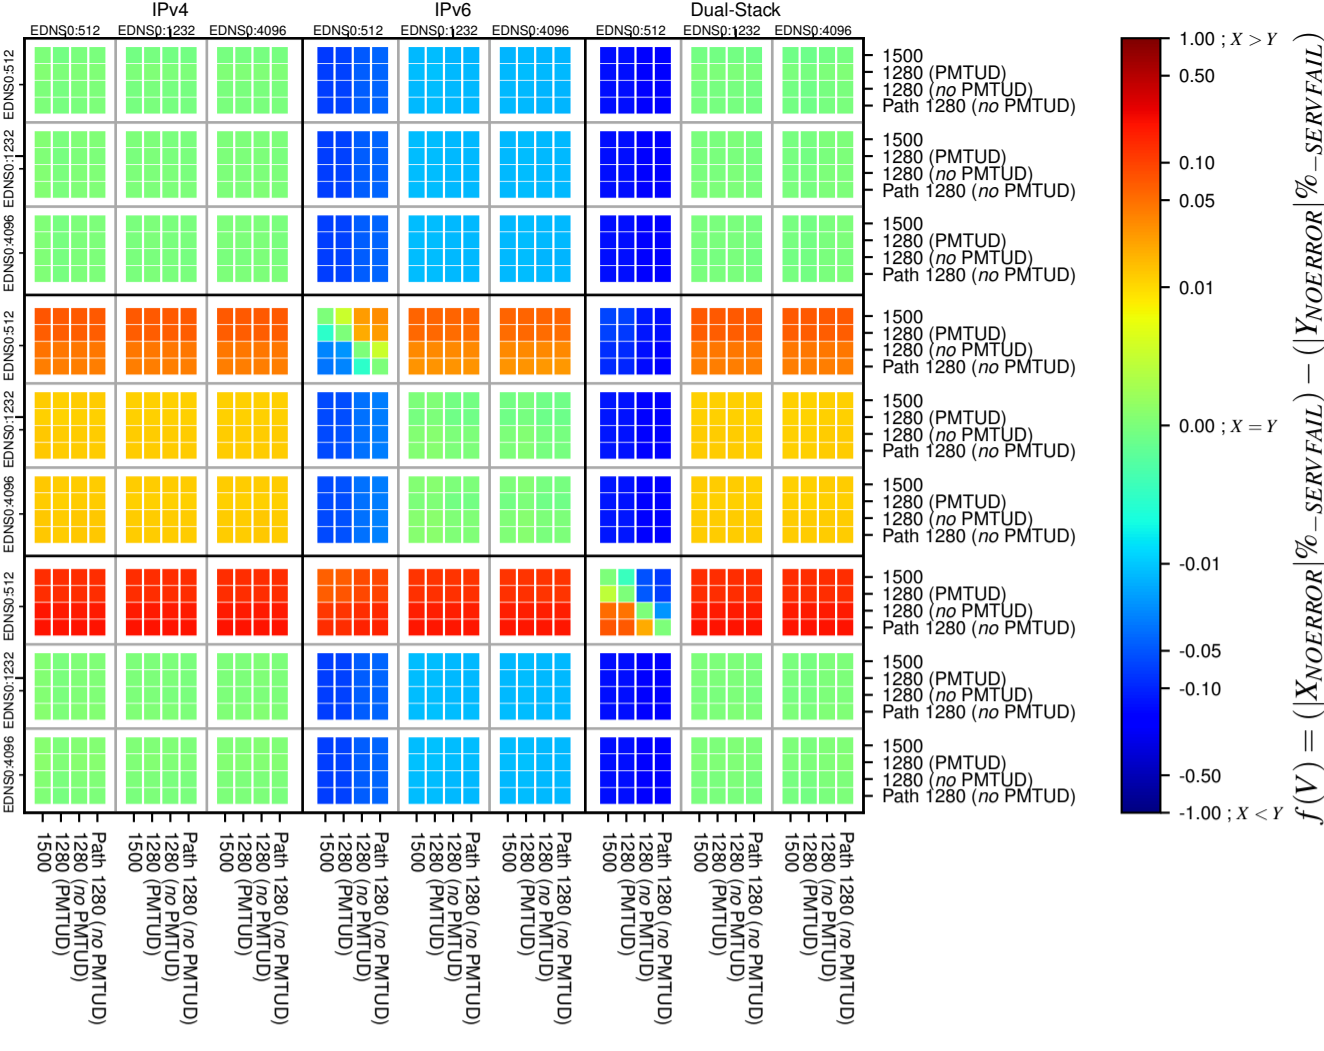

### All Zones without DNSSEC for '.ru'

### All Zones for '.ru'

$$f(V) = (|X_{NOERROR}| \% - SERVFAIL) - (|Y_{NOERROR}| \% - SERVFAIL)$$

$$f(V) = (|X_{NOERROR}| \% - SERVFAIL) - (|Y_{NOERROR}| \% - SERVFAIL)$$

$$f(V) = (|X_{NOERROR}| \% - SERVFAIL) - (|Y_{NOERROR}| \% - SERVFAIL)$$