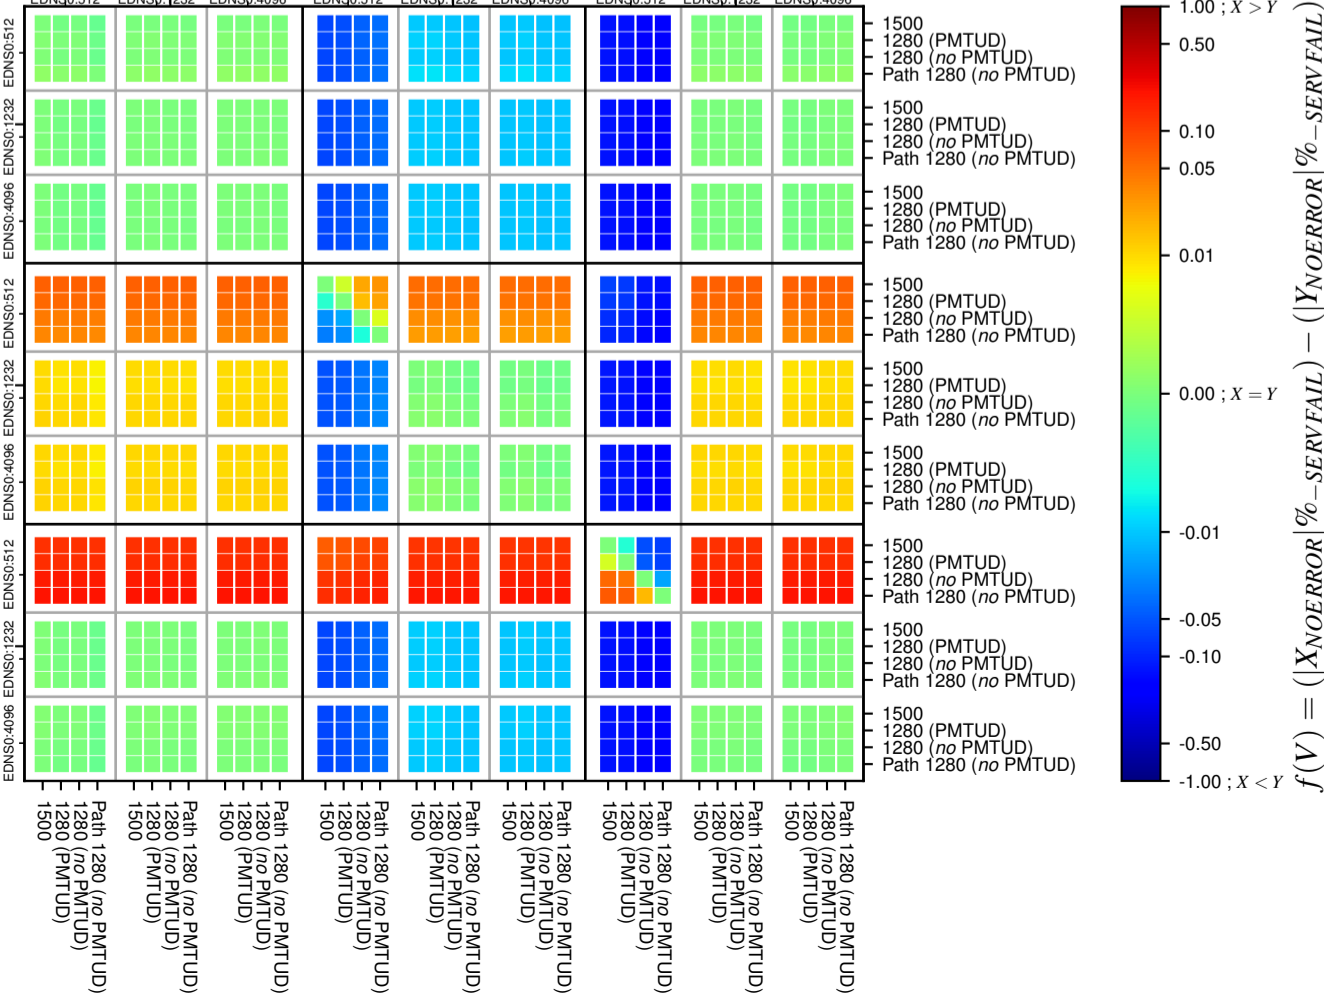

### All Zones without DNSSEC for '.ru'

### All Zones with DNSSEC for '.ru'

### All Zones for '.ru'

$$f(V) = (|X_{NOERROR}| \% - SERVFAIL) - (|Y_{NOERROR}| \% - SERVFAIL)$$

$$f(V) = (|X_{NOERROR}| \% - SERVFAIL) - (|Y_{NOERROR}| \% - SERVFAIL)$$

$$f(V) = (|X_{NOERROR}| \% - SERVFAIL) - (|Y_{NOERROR}| \% - SERVFAIL)$$