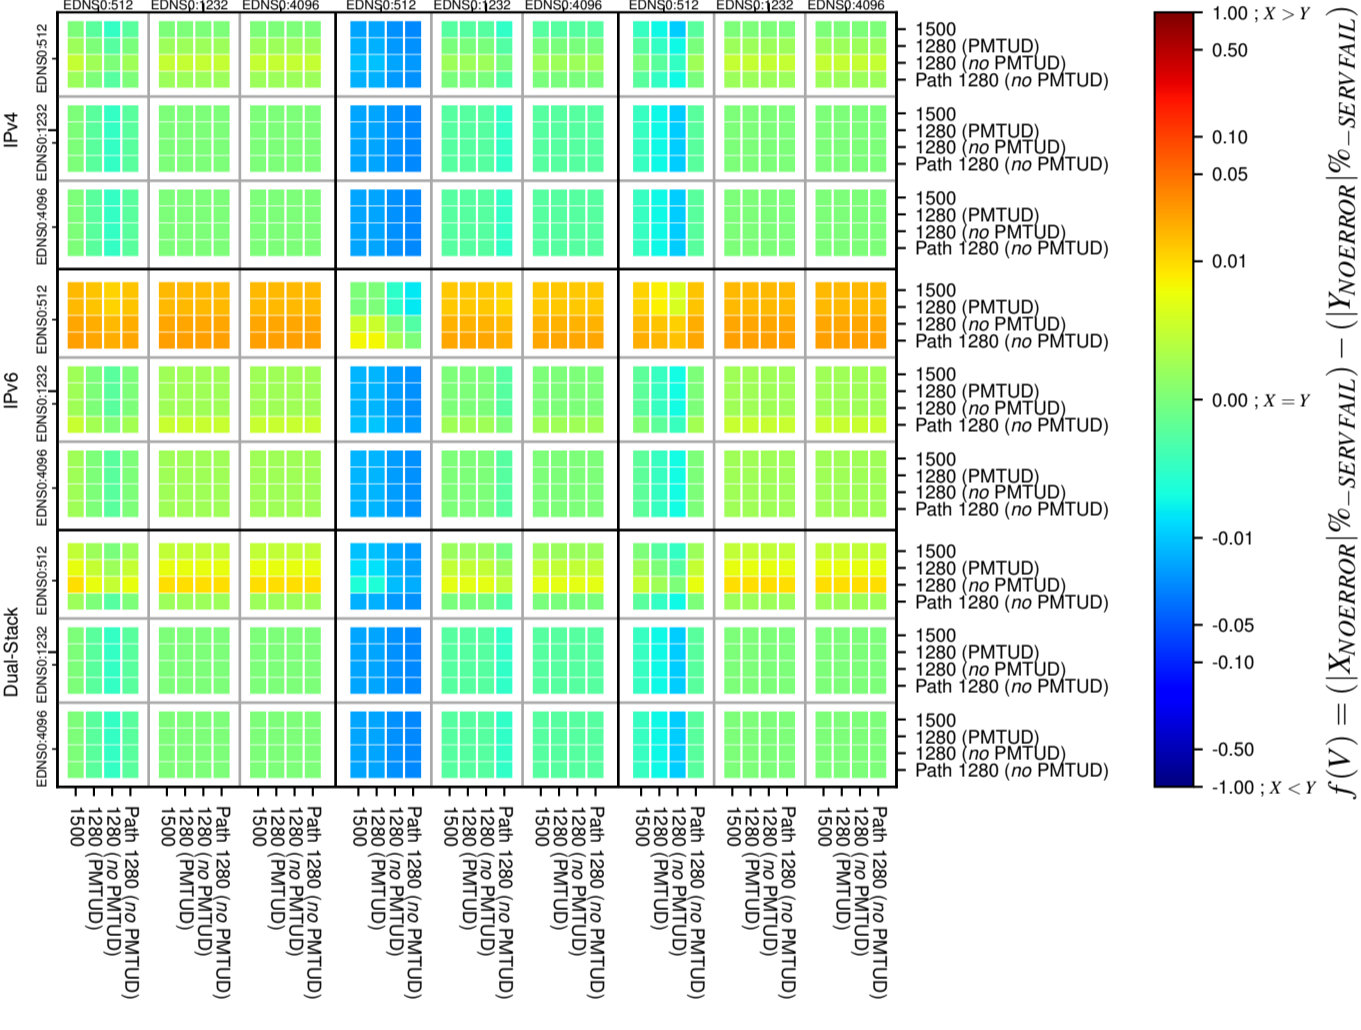

All Zones with DNSSEC for '.se'