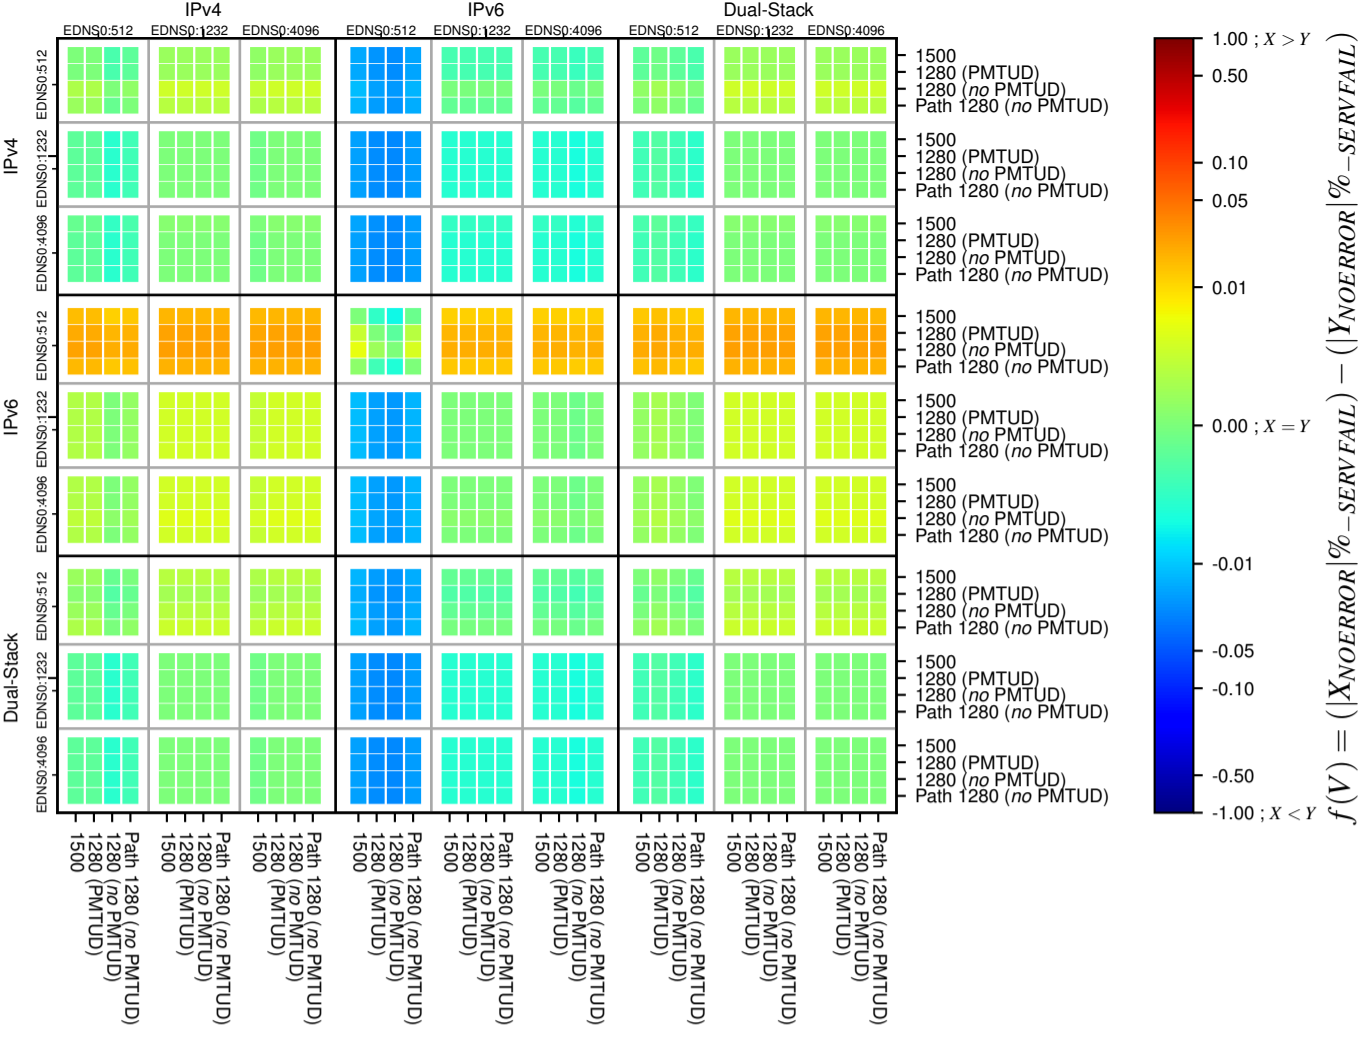

### All Zones without DNSSEC for '.se'