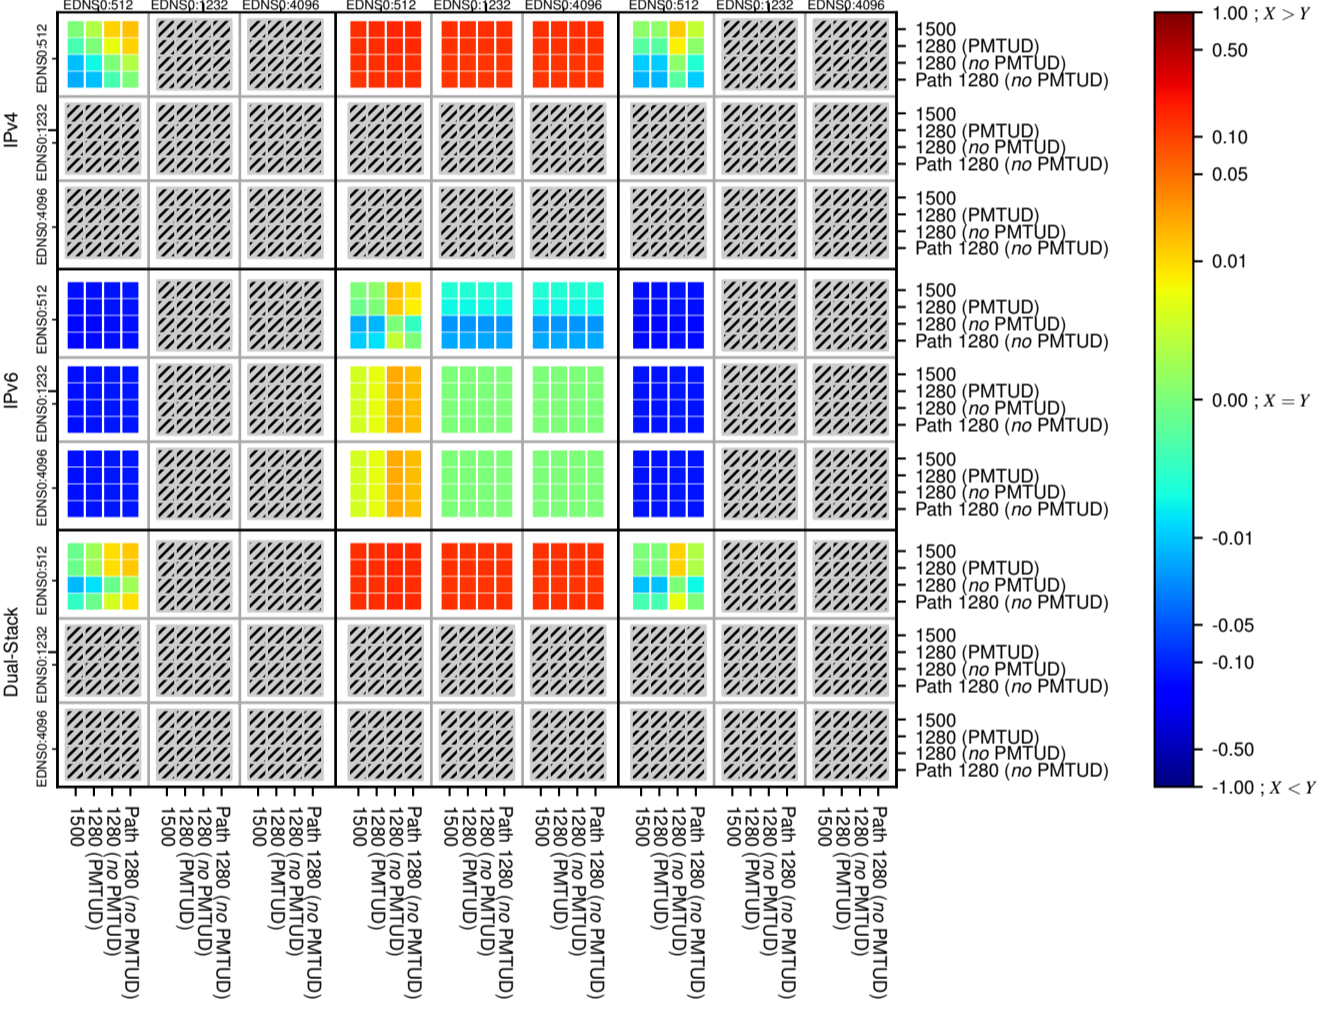

All Zones without DNSSEC for '.fr'

All Zones with DNSSEC for '.fr'

All Zones for '.fr'

$$f(V) = |X_{SERVFAIL}| \% - |Y_{SERVFAIL}| \%$$

$$f(V) = |X_{SERVFAIL}| \% - |Y_{SERVFAIL}| \%$$

$$f(V) = |X_{SERVFAIL}| \% - |Y_{SERVFAIL}| \%$$