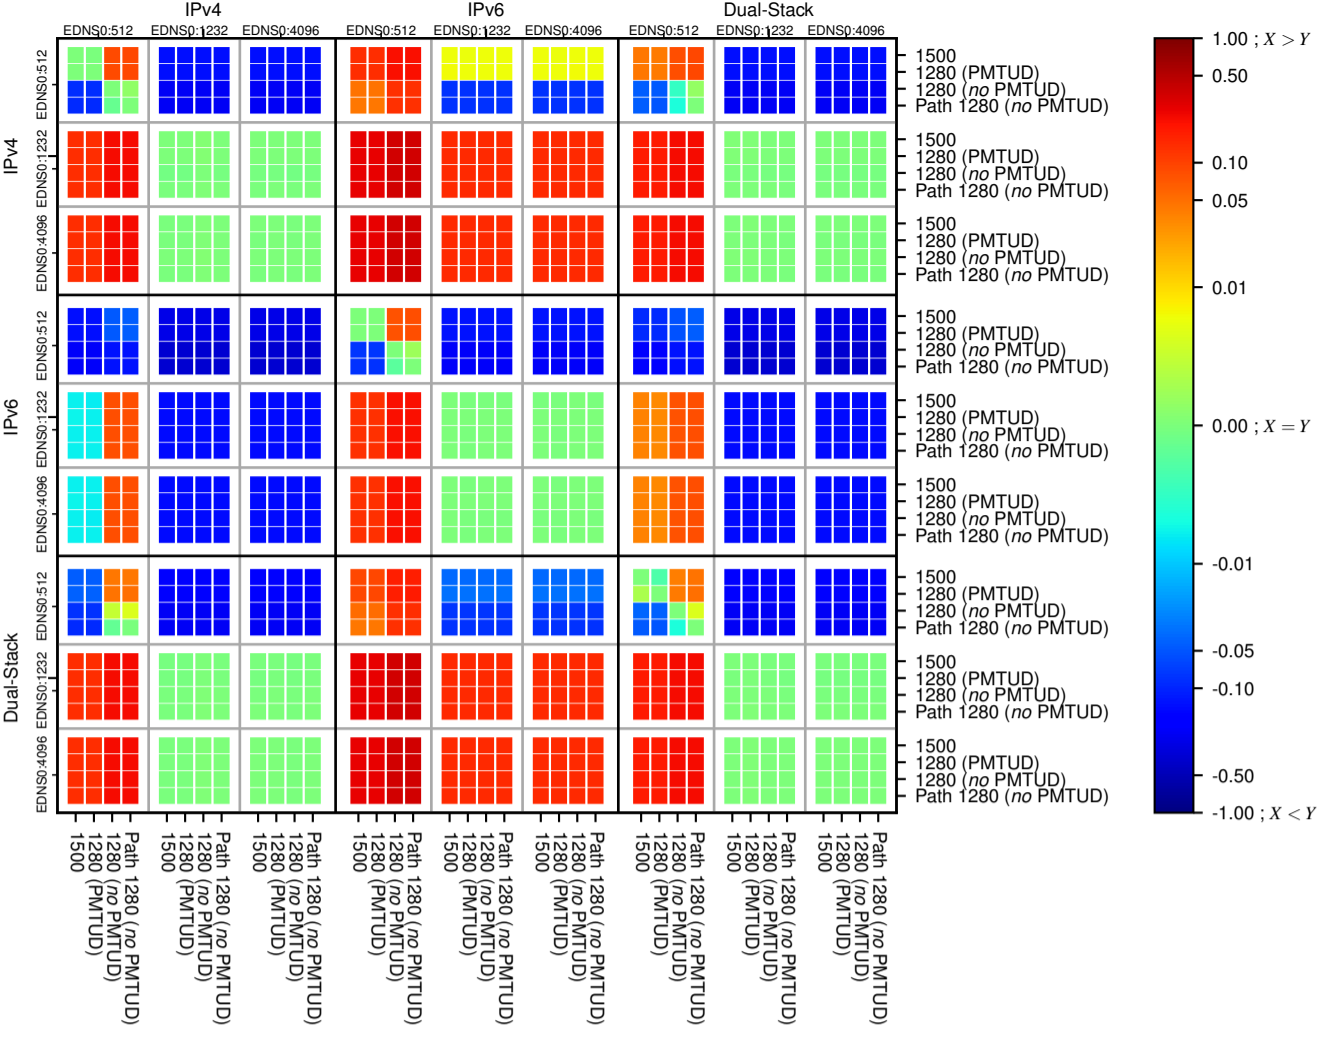

All Zones without DNSSEC for '.fr'

All Zones with DNSSEC for '.fr'

All Zones for '.fr'

$$f(V) = |X_{SERVFAIL}| \% - |Y_{SERVFAIL}| \%$$

$$f(V) = |X_{SERVFAIL}| \% - |Y_{SERVFAIL}| \%$$

$$f(V) = |X_{SERVFAIL}| \% - |Y_{SERVFAIL}| \%$$