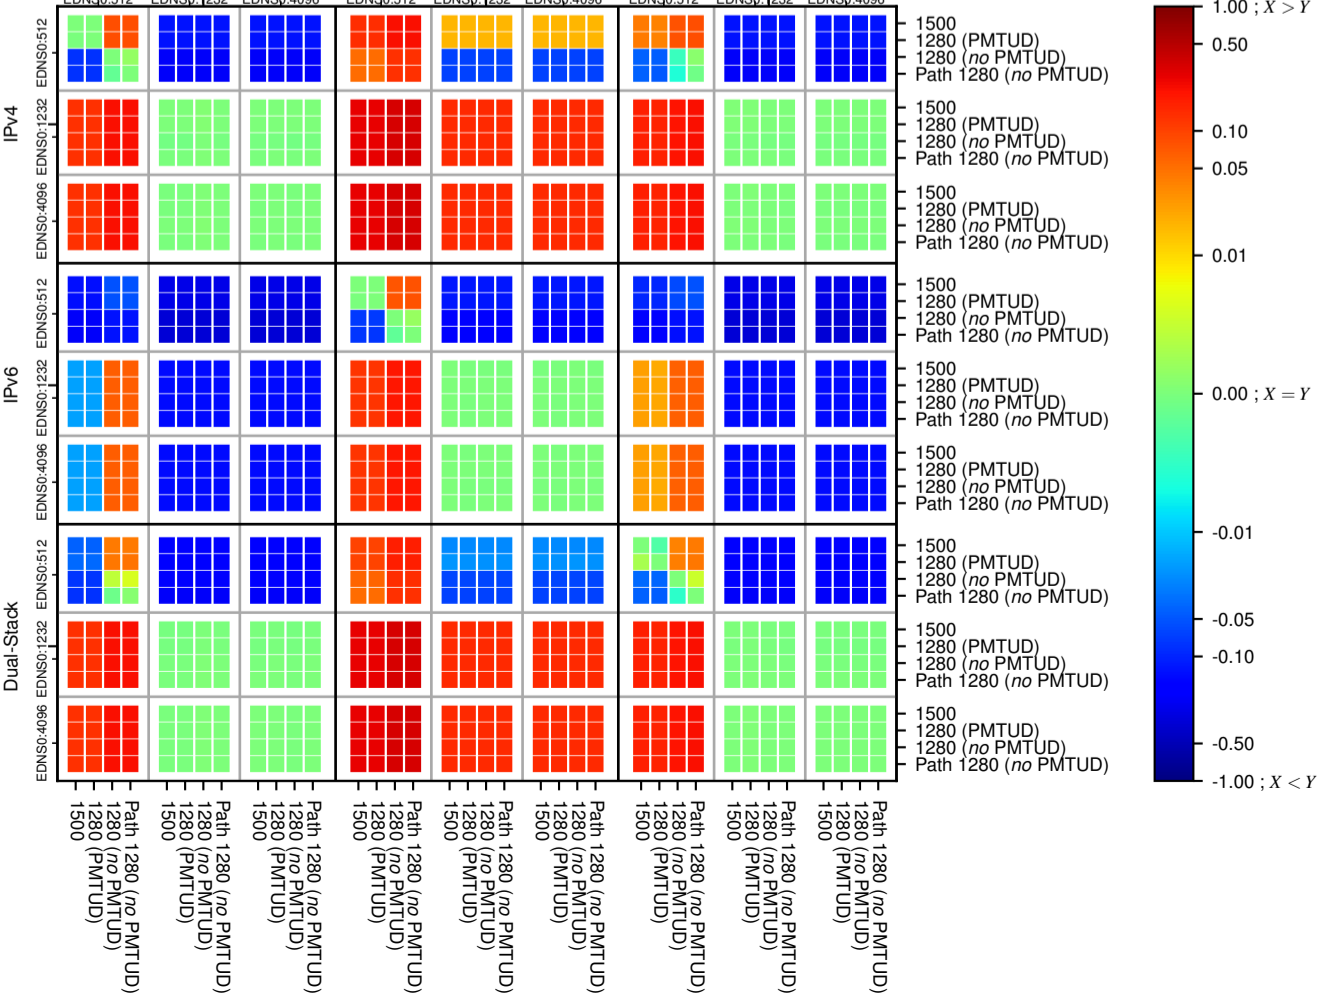

All Zones without DNSSEC for '.fr'

All Zones with DNSSEC for '.fr'

All Zones for '.fr'

$$f(V) = |X_{SERVFAIL}| \% - |Y_{SERVFAIL}| \%$$

$$f(V) = |X_{SERVFAIL}| \% - |Y_{SERVFAIL}| \%$$

$$f(V) = |X_{SERVFAIL}| \% - |Y_{SERVFAIL}| \%$$