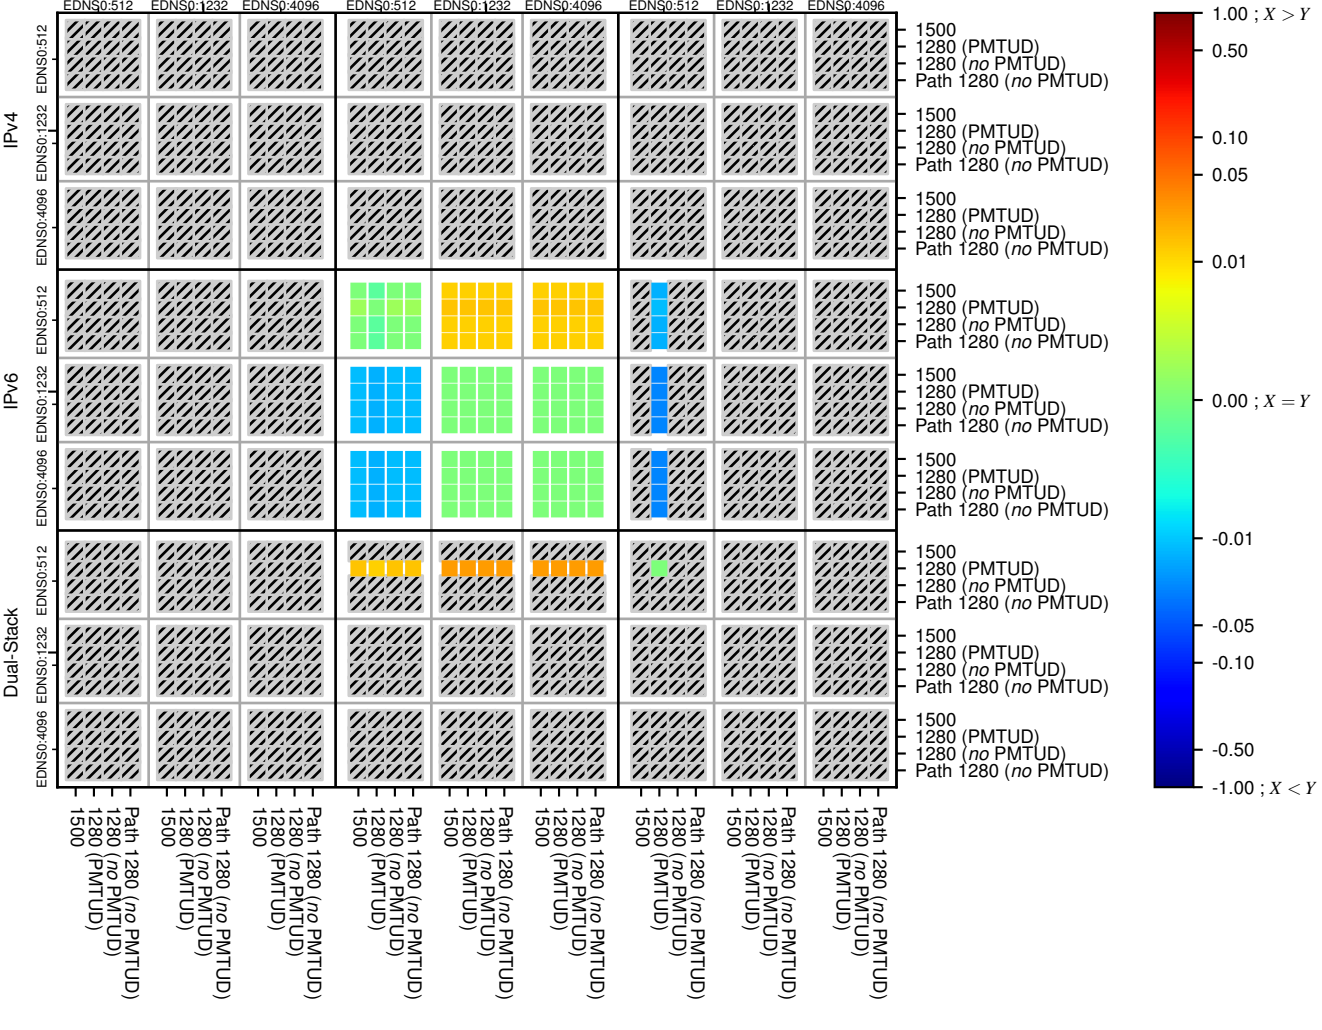

All Zones without DNSSEC for '.jp'

All Zones with DNSSEC for '.jp'

All Zones for '.jp'