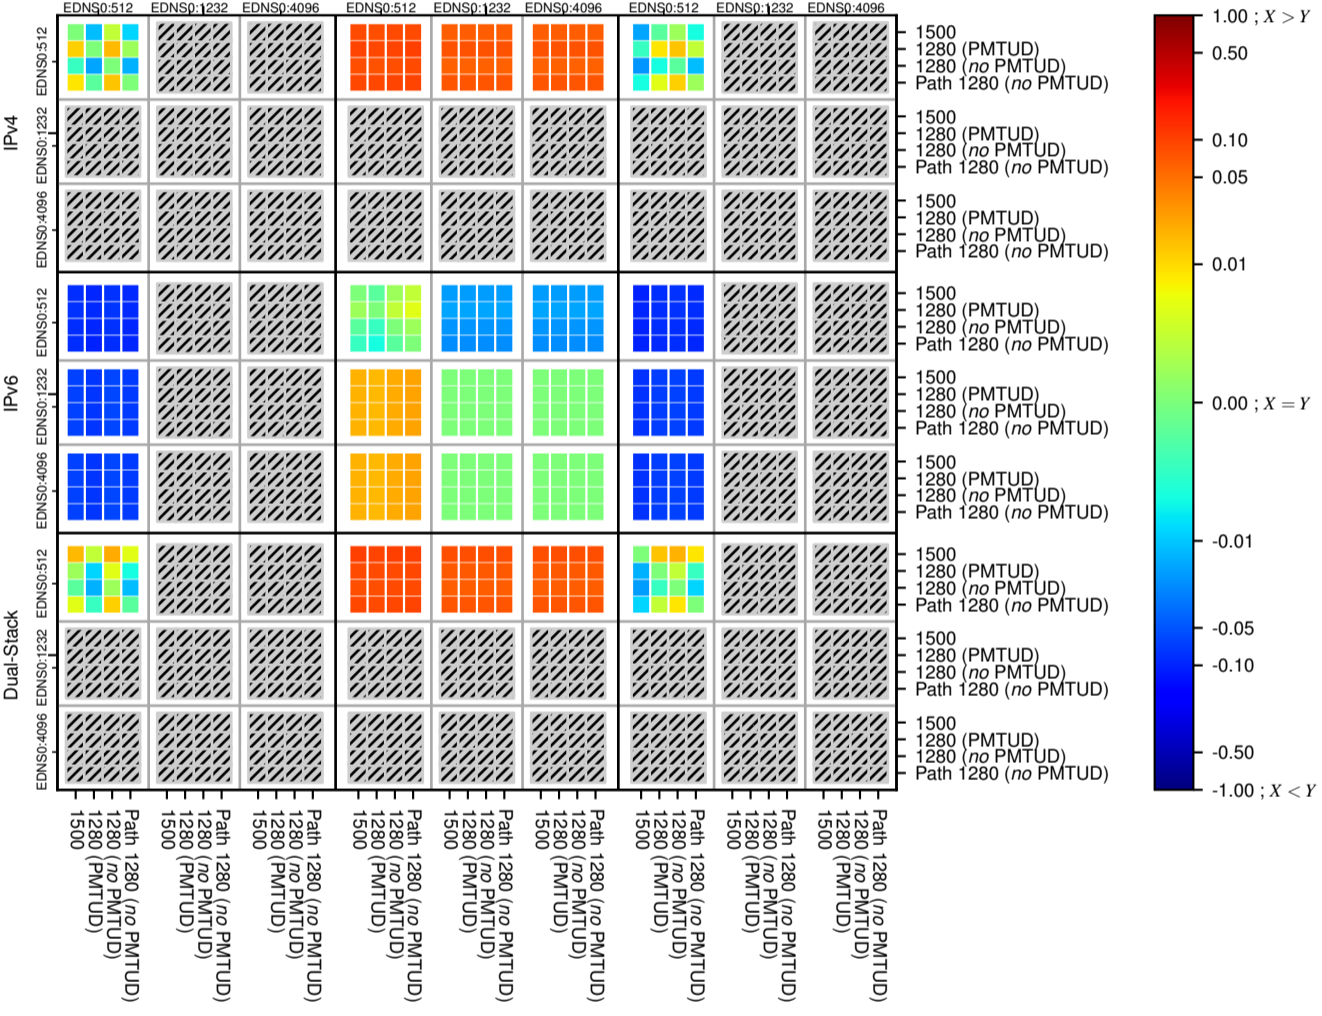

All Zones with DNSSEC for '.se'