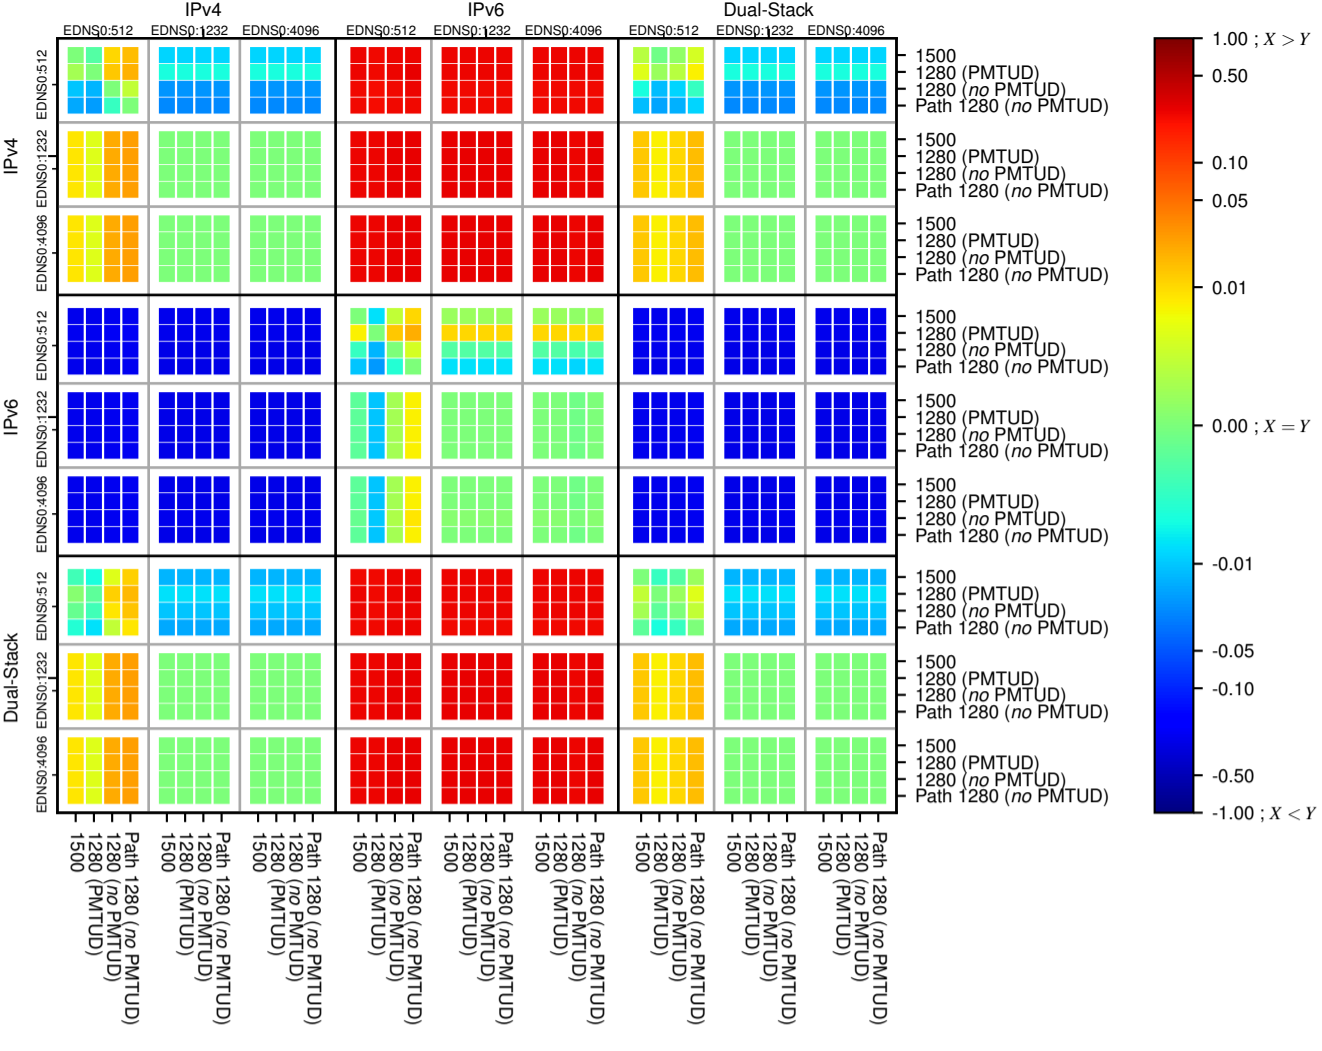

### All Zones without DNSSEC for '.se'