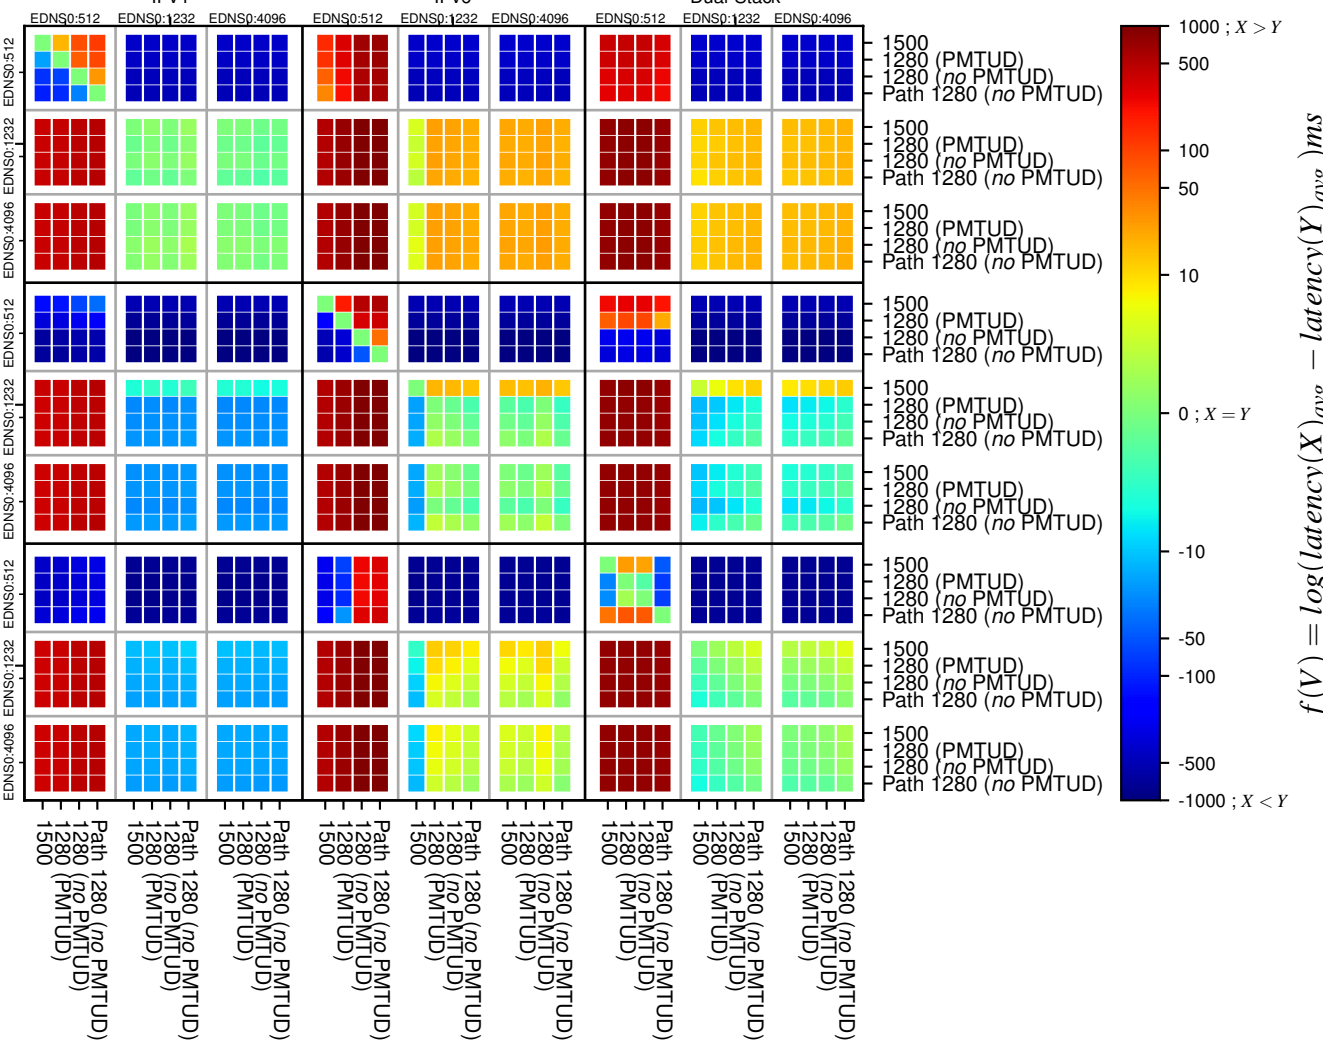

All Zones without DNSSEC returning NOERROR for '.com'

All Zones with DNSSEC returning NOERROR for '.com'

All Zones returning NOERROR for '.com'