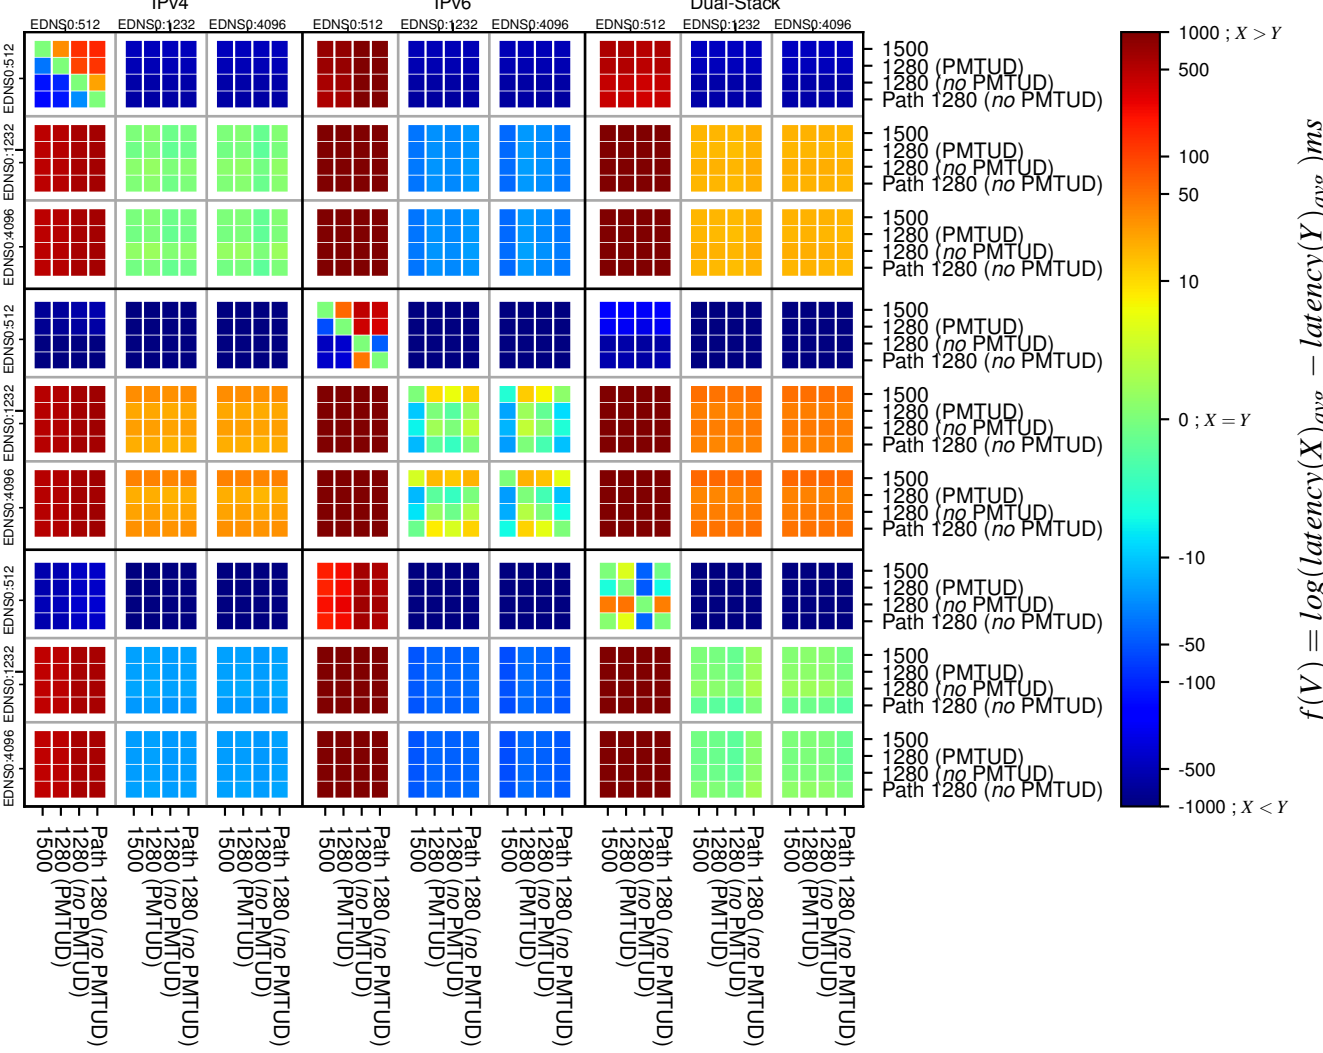

All Zones without DNSSEC returning NOERROR for '.com'

All Zones with DNSSEC returning NOERROR for '.com'

All Zones returning NOERROR for '.com'