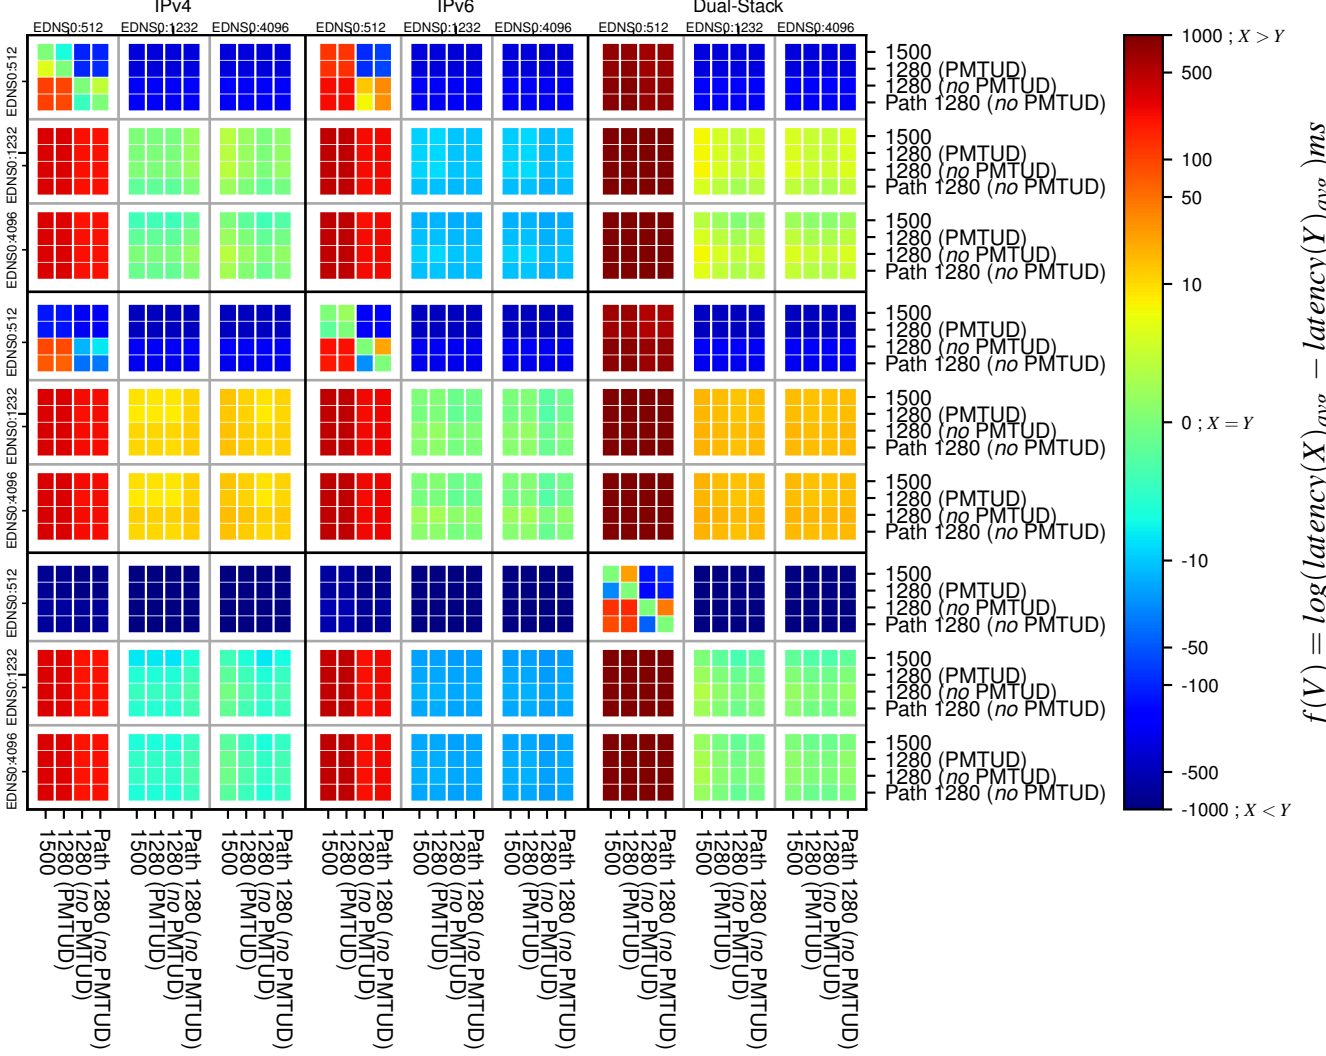

All Zones without DNSSEC returning NOERROR for '.de'

All Zones with DNSSEC returning NOERROR for '.de'

All Zones returning NOERROR for '.de'