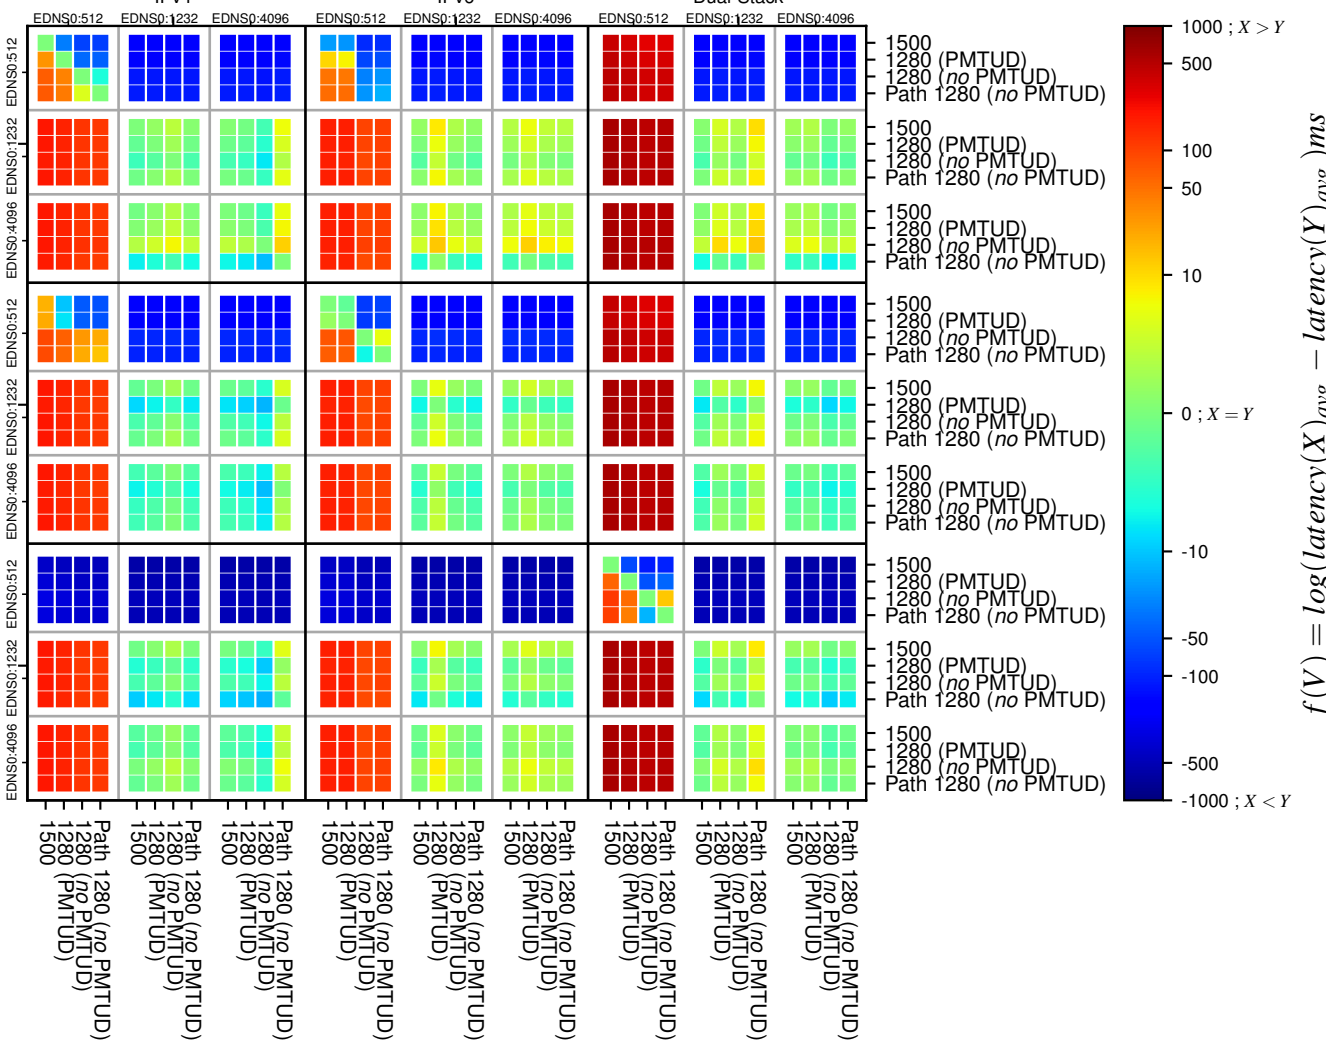

All Zones without DNSSEC returning NOERROR for '.de'

All Zones with DNSSEC returning NOERROR for '.de'

All Zones returning NOERROR for '.de'