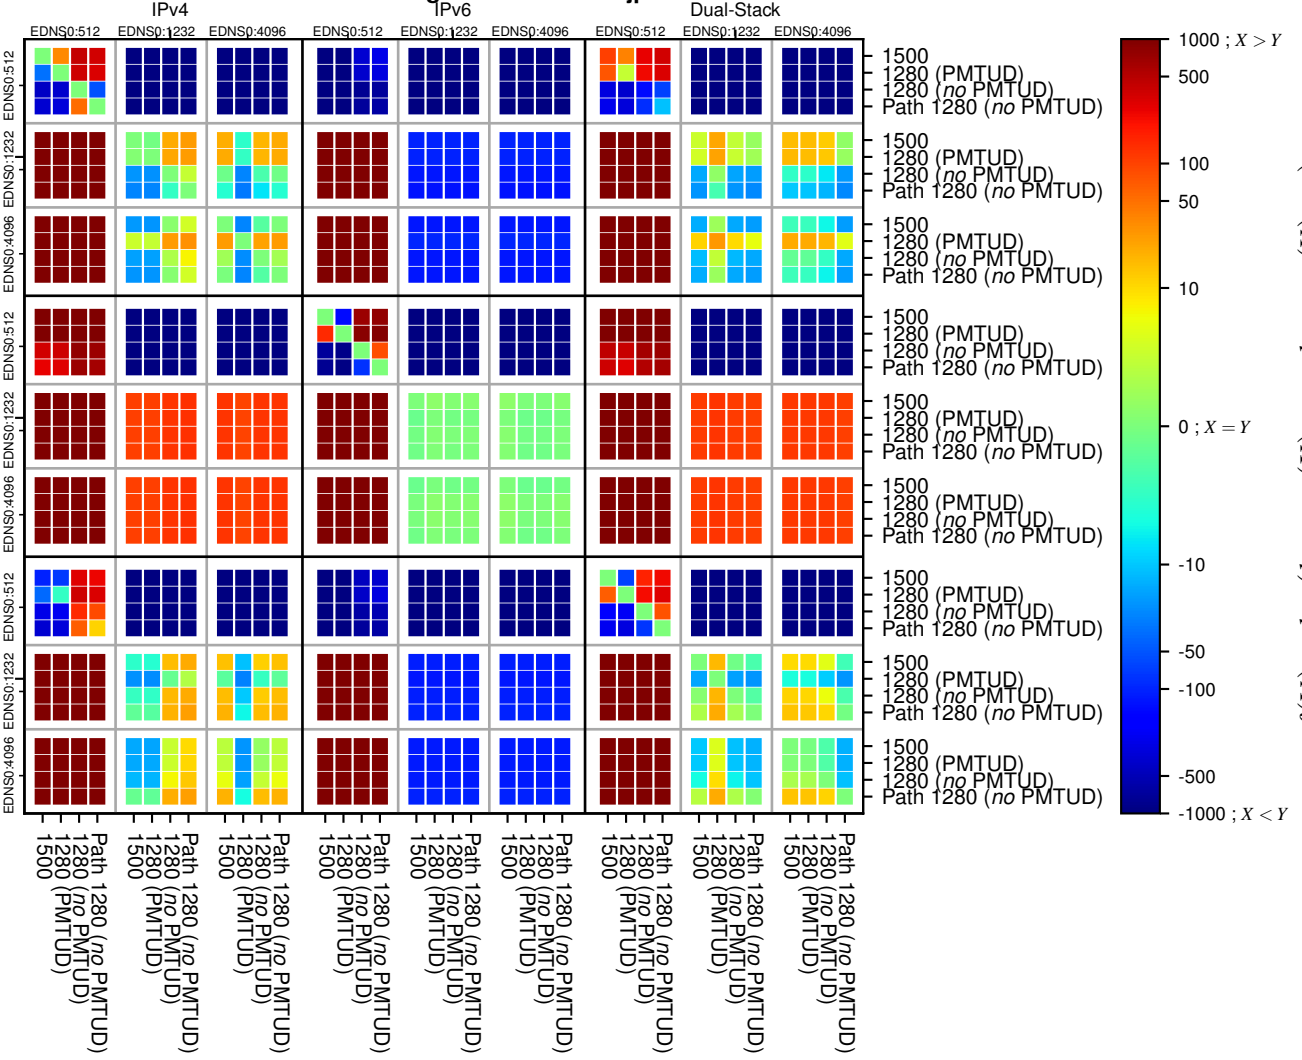

All Zones without DNSSEC returning NOERROR for '.jp'

All Zones with DNSSEC returning NOERROR for '.jp'

All Zones returning NOERROR for '.jp'