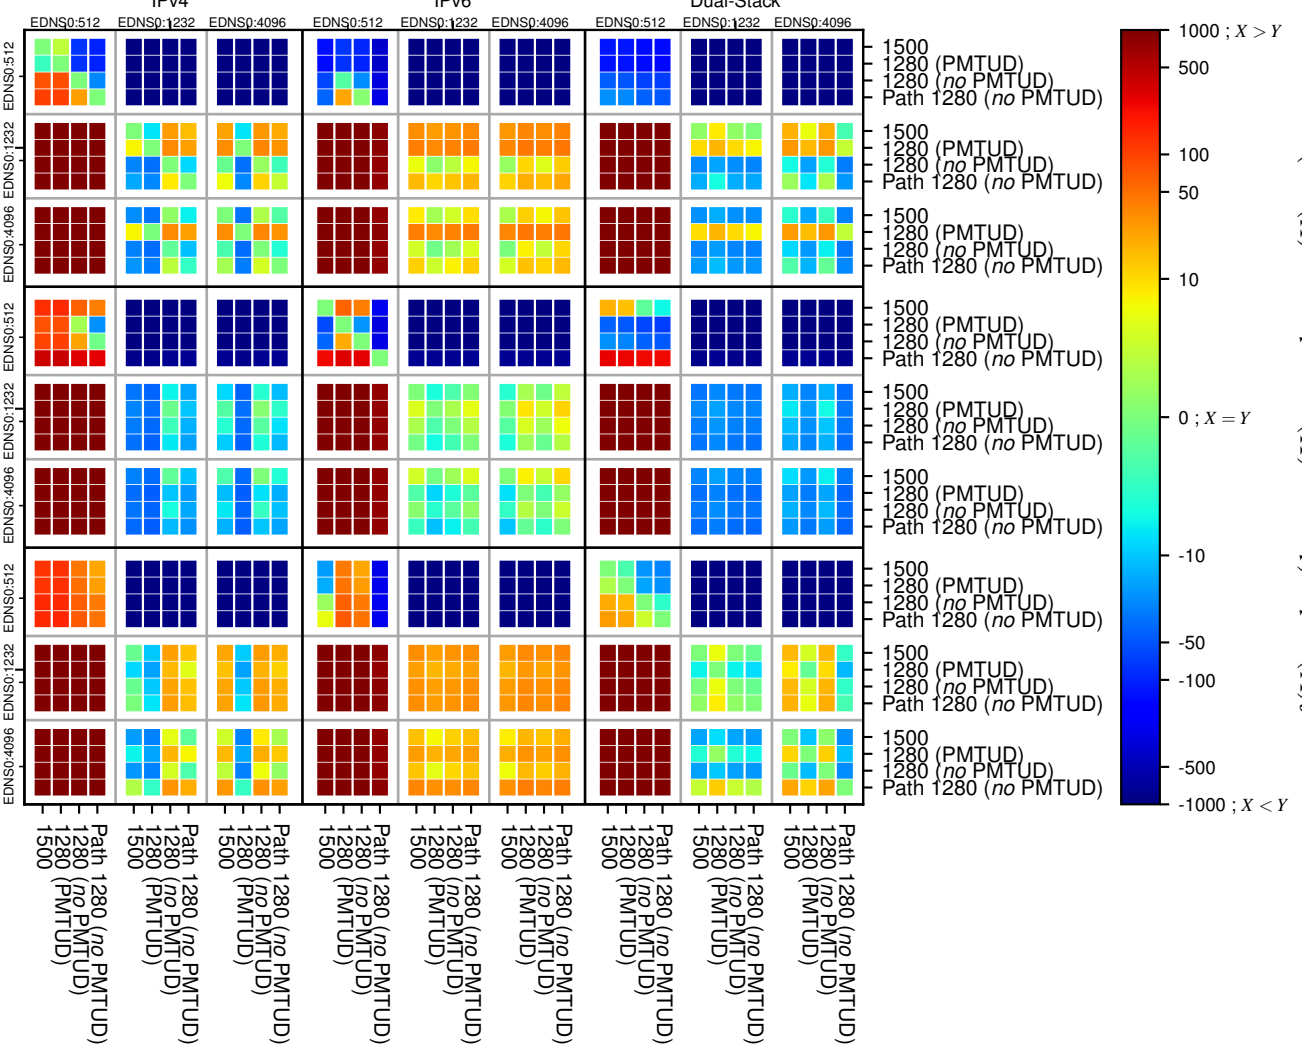

All Zones without DNSSEC returning NOERROR for '.jp'

All Zones with DNSSEC returning NOERROR for '.jp'

All Zones returning NOERROR for '.jp'