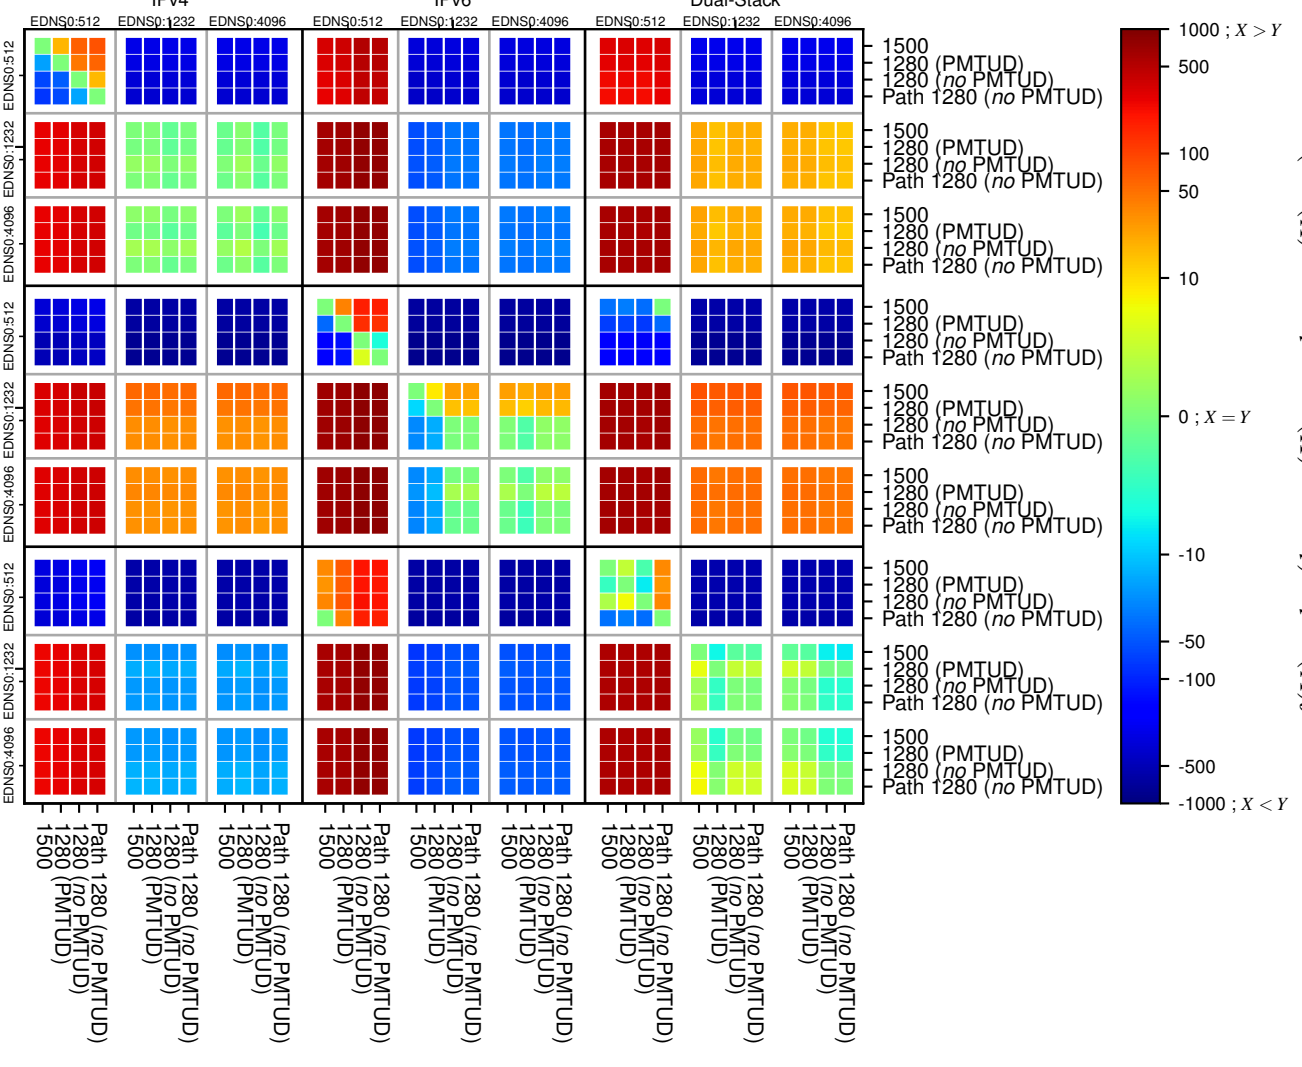

### All Zones without DNSSEC returning NOERROR for '.net'

### All Zones with DNSSEC returning NOERROR for '.net'