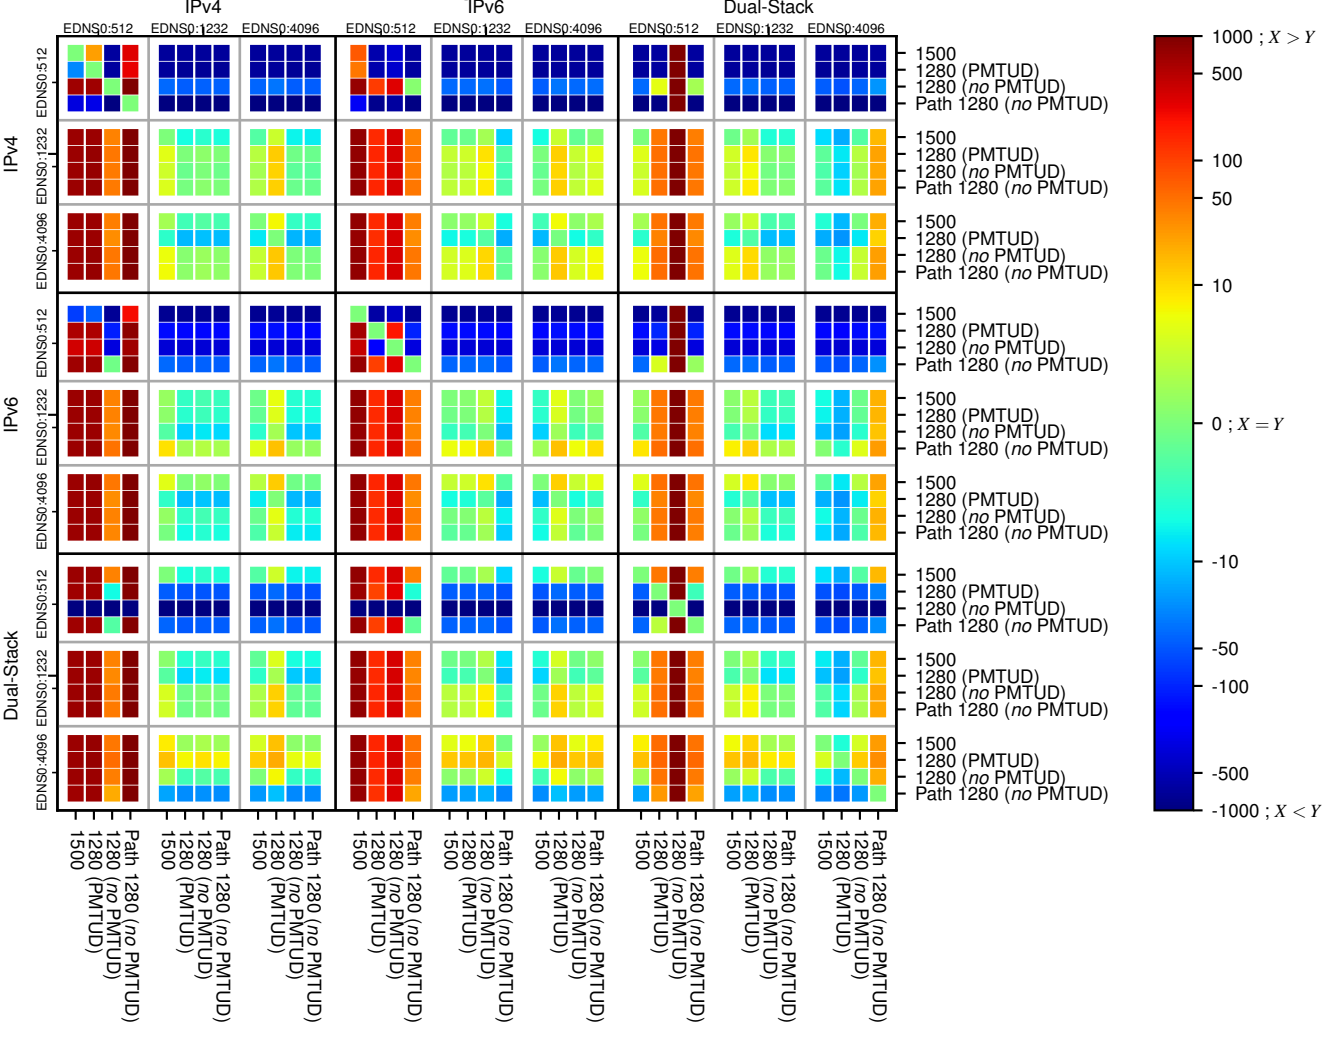

All Zones without DNSSEC returning NOERROR for '.de'

All Zones with DNSSEC returning NOERROR for '.de'

All Zones returning NOERROR for '.de'