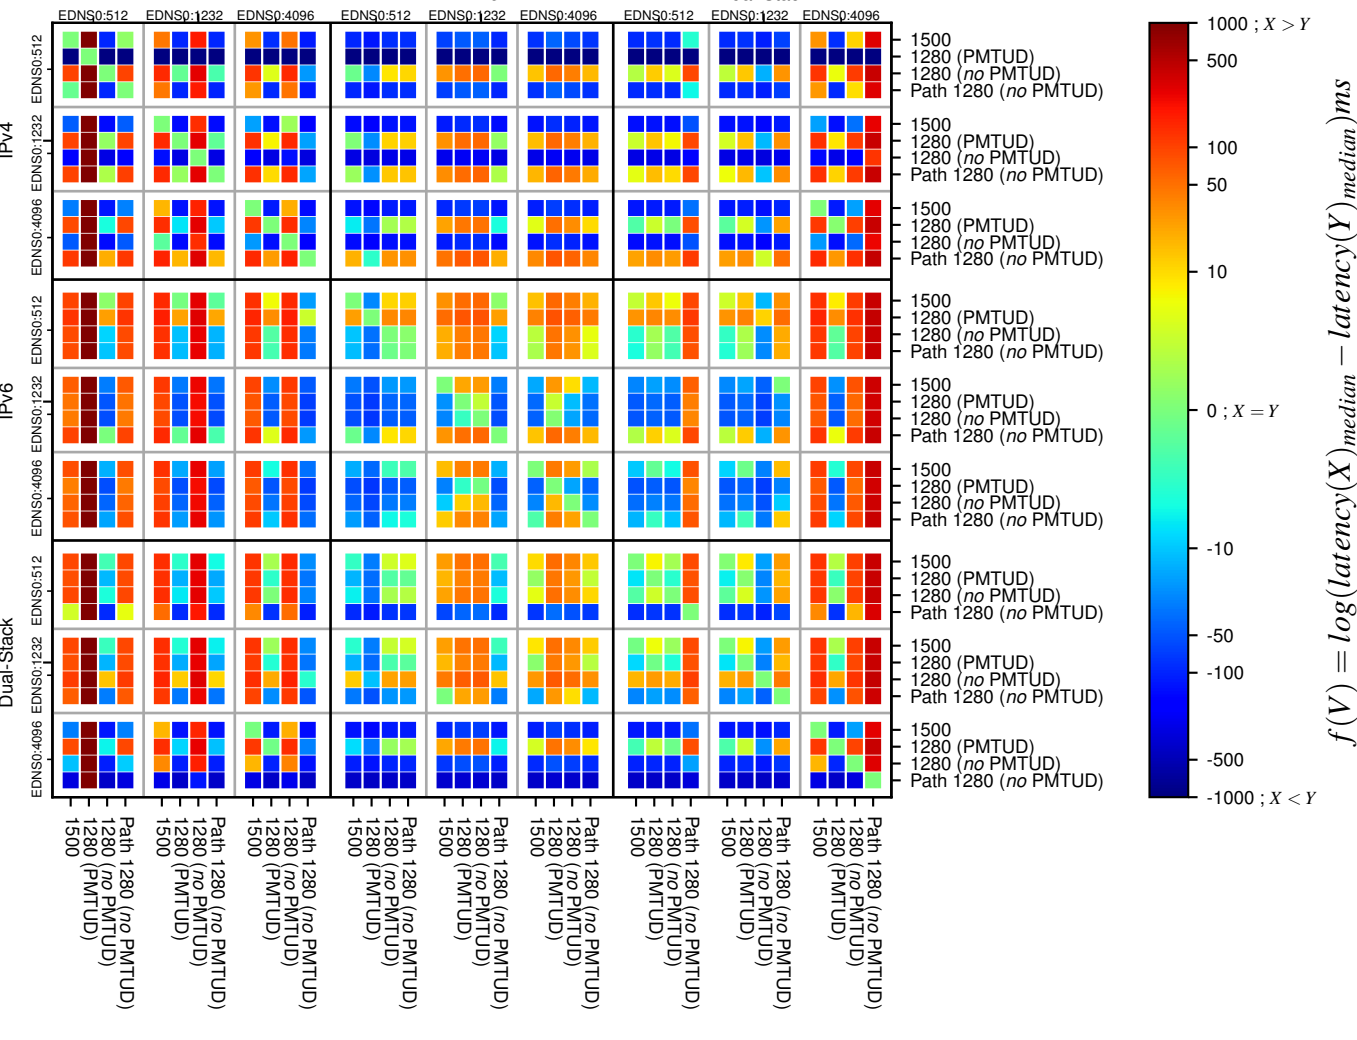

All Zones with DNSSEC returning NOERROR for '.se'