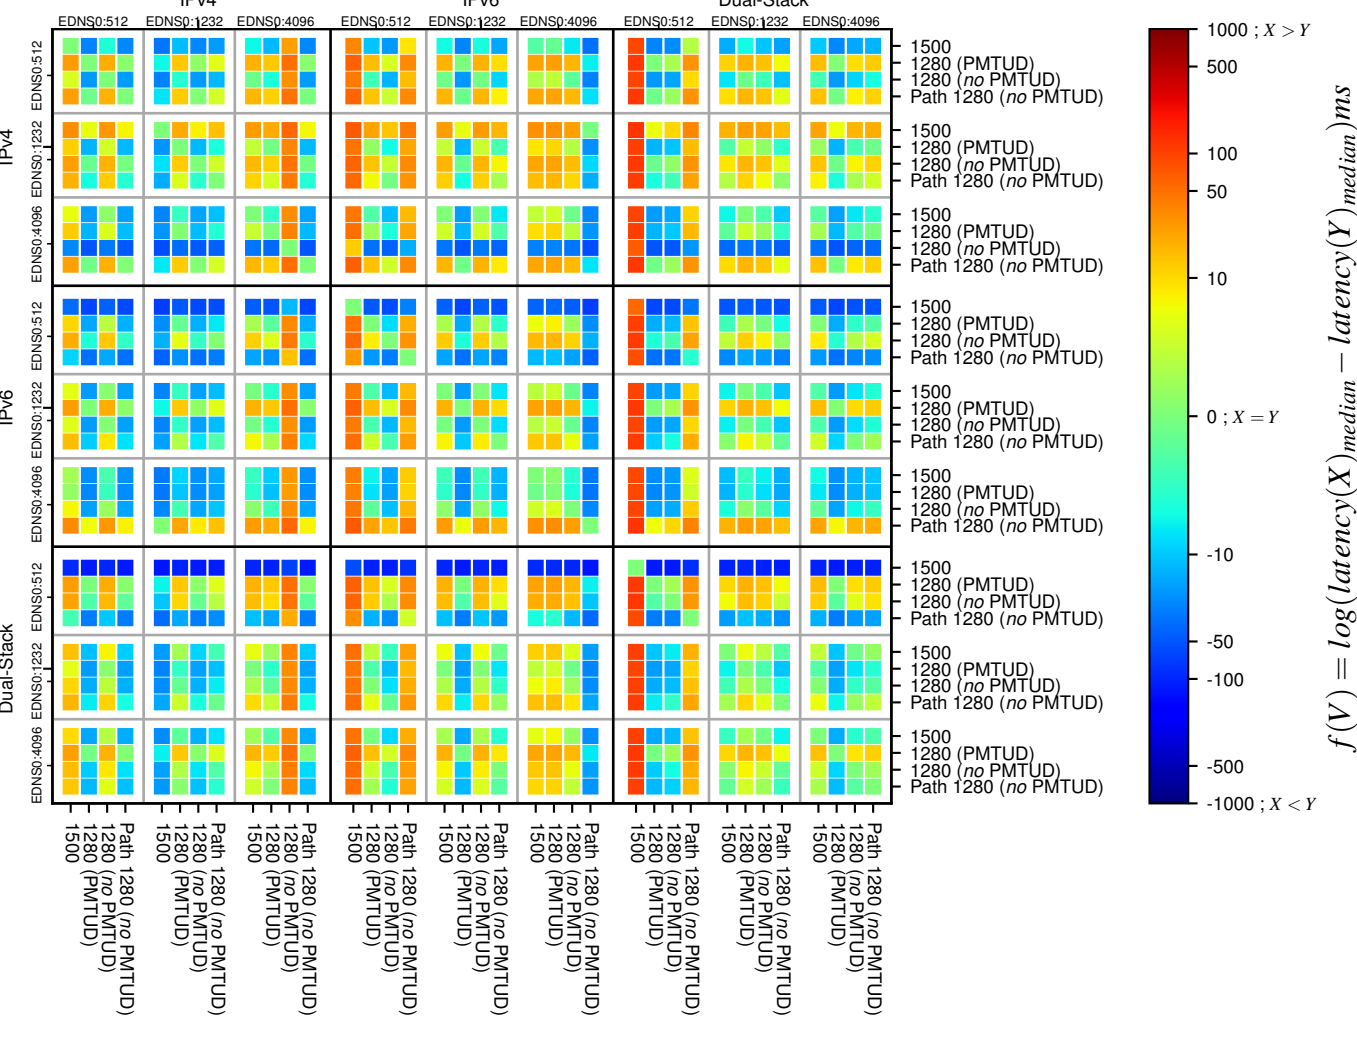

### All Zones without DNSSEC returning NOERROR for '.se'